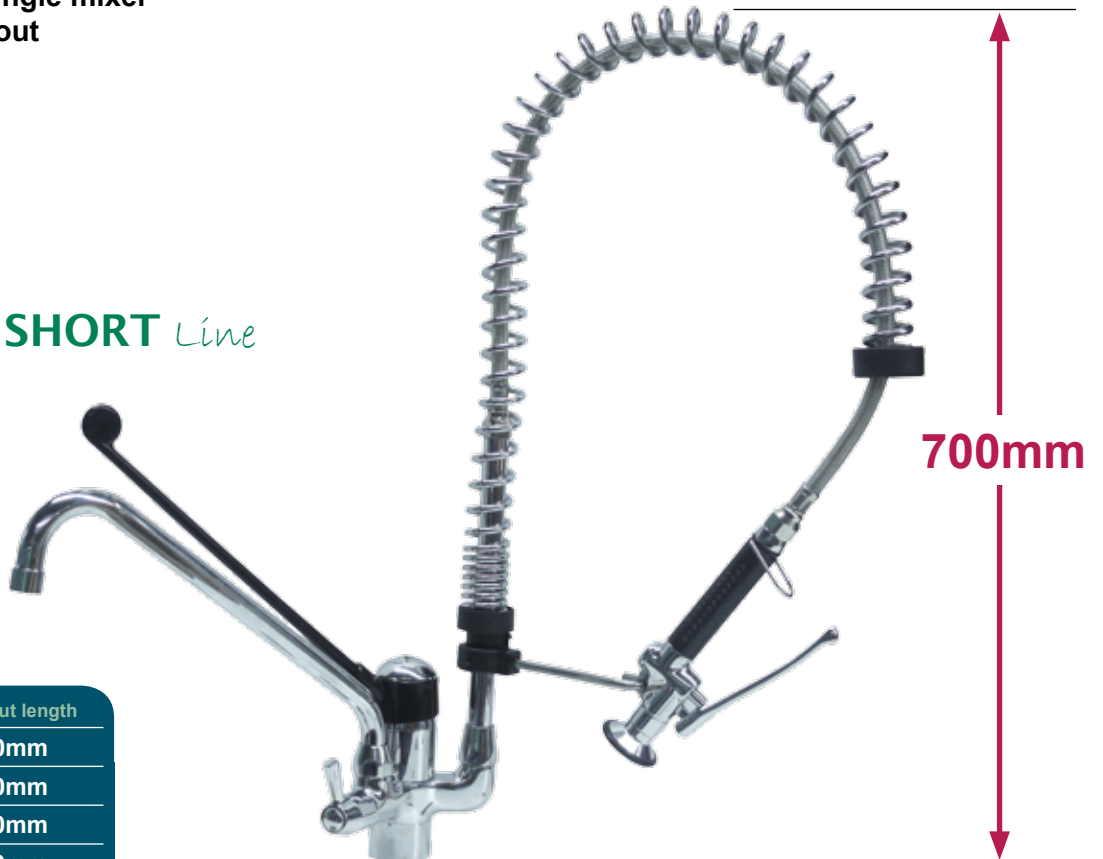

Bridge-type mixer tap with U-spout

part no.	connection	spout length
549479	1/2"	200mm
549480	1/2"	250mm
549481	1/2"	300mm
549887	3/4"	200mm
549888	3/4"	250mm
549889	3/4"	300mm

Mixer tap

part no.	connection	spout length
549236	3/8"	230mm
548686	3/8"	300mm
549237	1/2"	230mm
548687	1/2"	300mm

Wall-mounted mixer tap with U-spout

part no.	connection	spout length
549388	1/2"	200mm
549389	1/2"	250mm
549390	1/2"	300mm

Wall-mounted mixer tap with S-spout

part no.	connection	spout length
548674	1/2"	200mm
548675	1/2"	250mm
548676	1/2"	300mm

Mixer tap with retractable spray gun

part no.	connection
549240	3/8"
549241	1/2"

Pre-rinse unit with single mixer tap handle and U-spout

SHORT *Line*

part no.	connection	spout length
549906	3/8"	200mm
549907	3/8"	250mm
549908	3/8"	300mm
549912	1/2"	200mm
549282	1/2"	250mm
549913	1/2"	300mm

Pre-rinse unit with single mixer tap handle and U-spout

SHORT *Line*

part no.	connection	spout length
549914	3/8"	200mm
549915	3/8"	250mm
549916	3/8"	300mm
549917	1/2"	200mm
549285	1/2"	250mm
549918	1/2"	300mm