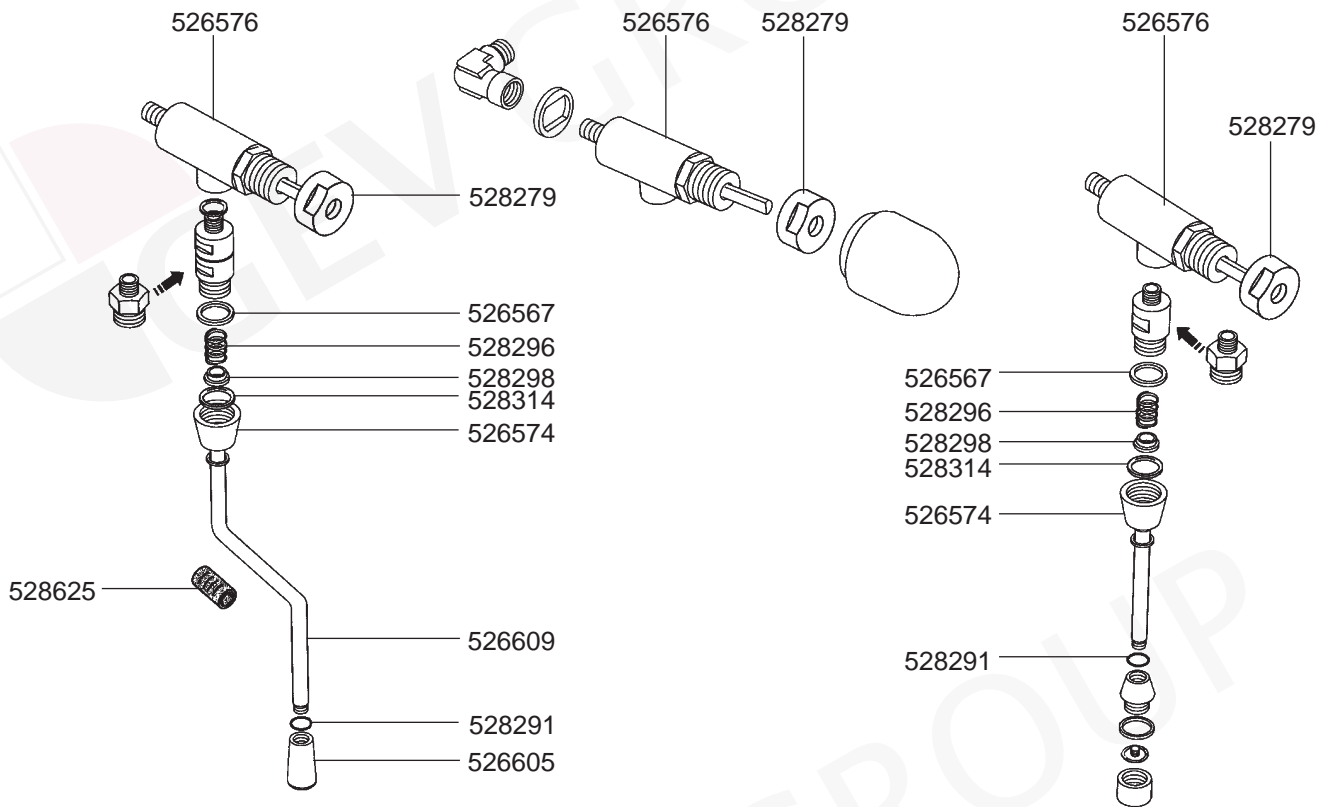

STEAM/WATER TAPS EXCELSIOR