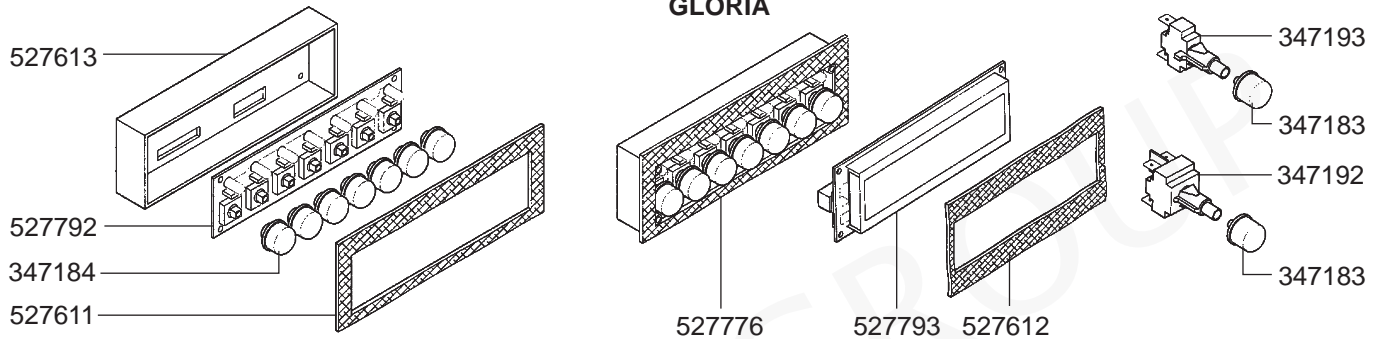

ELECTRICAL COMPONENTS SIBILLA/GLORIA

SIBILLA

GLORIA

ELECTRICAL COMPONENTS VARIOUS