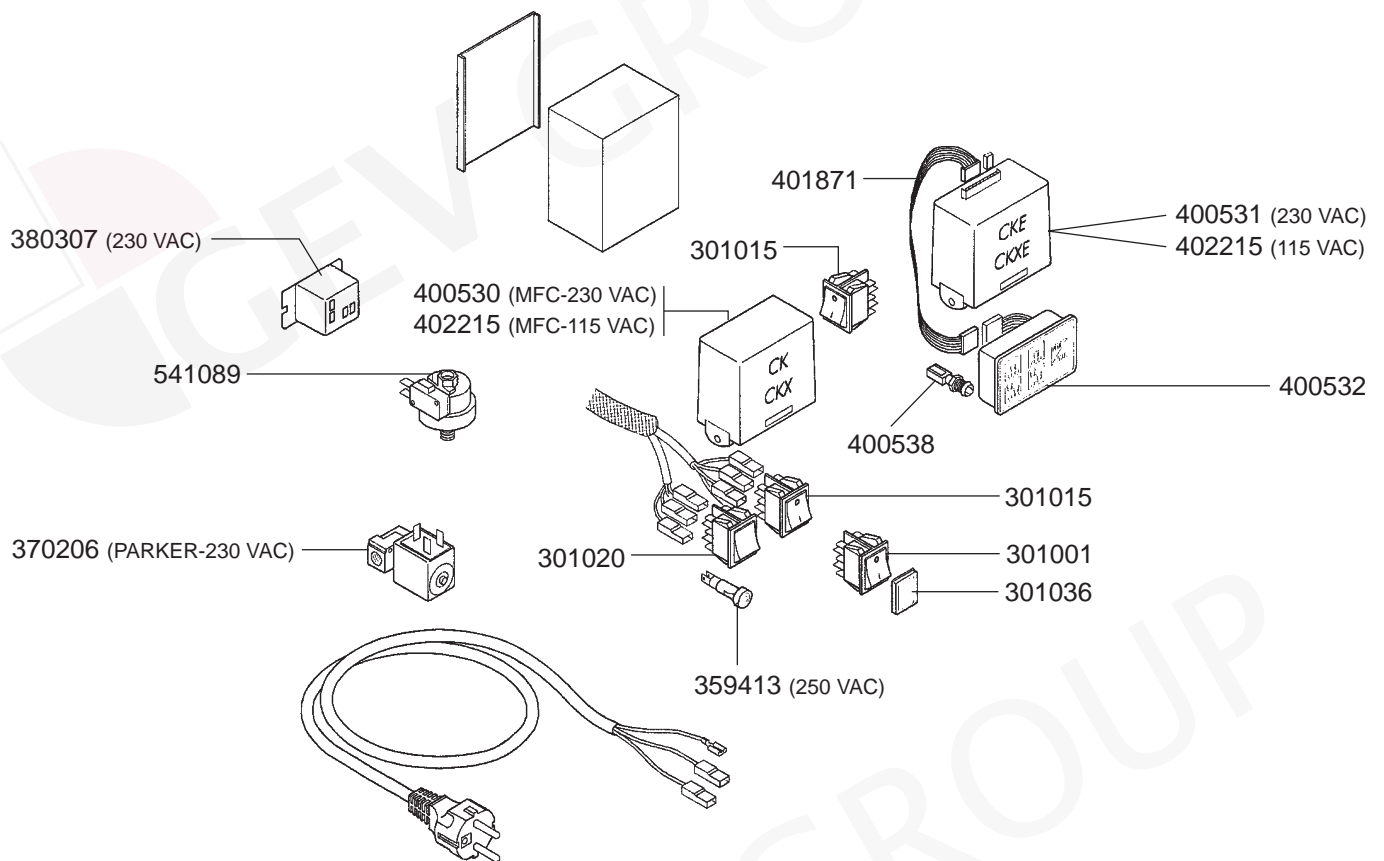

ELECTRICAL COMPONENTS COMPACT