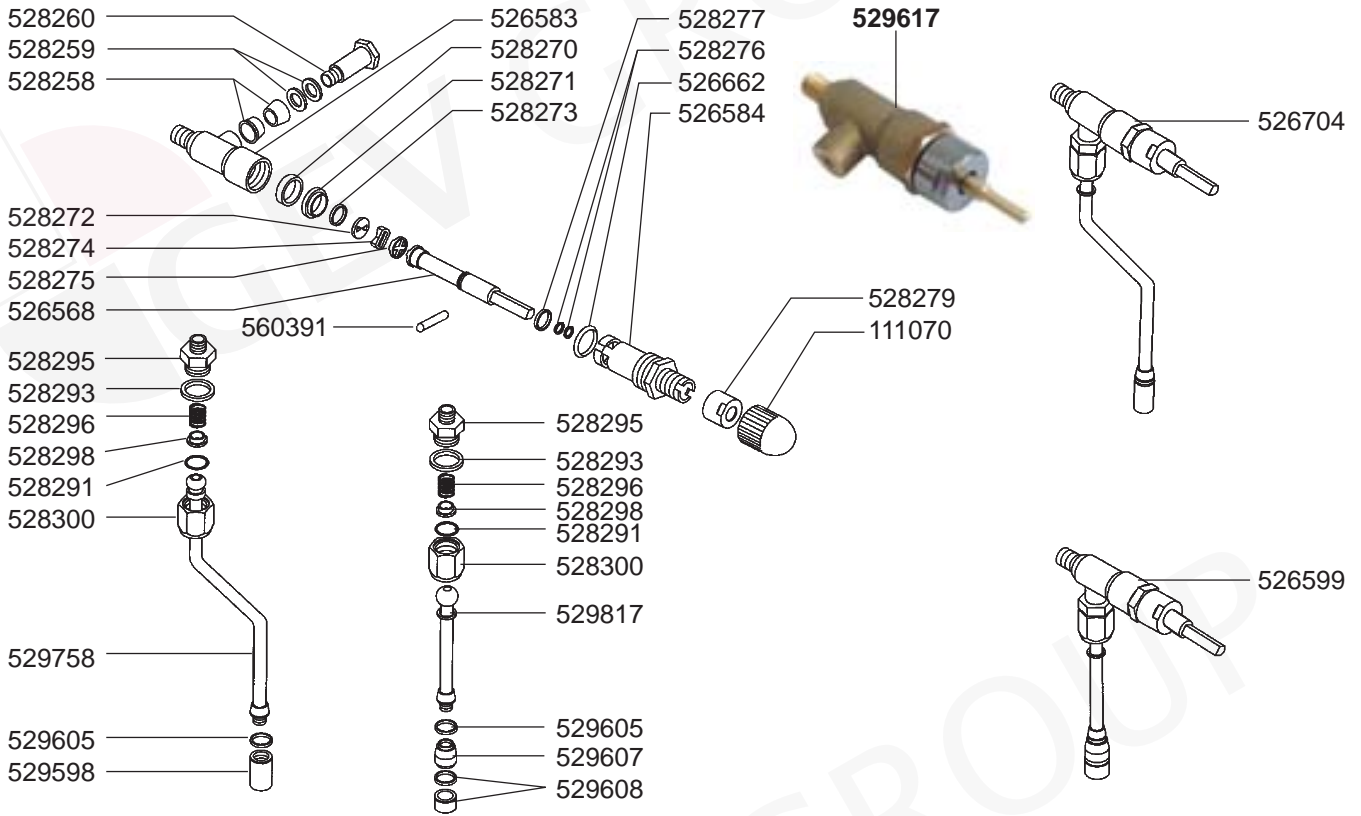

BRASILIA – ESPRESSO MACHINES

1
ESPRESSO MACHINES

STEAM/WATER TAPS 205