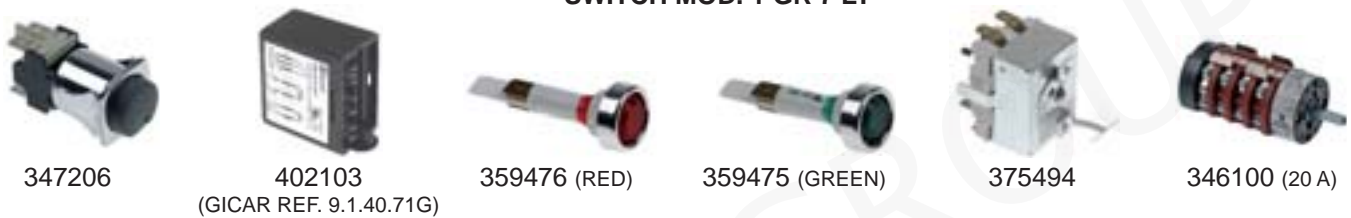

SWITCH MOD. 1 GR 7 LT

347206

402103
(GICAR REF. 9.1.40.71G)

359476 (RED)

359475 (GREEN)

375494

346100 (20 A)