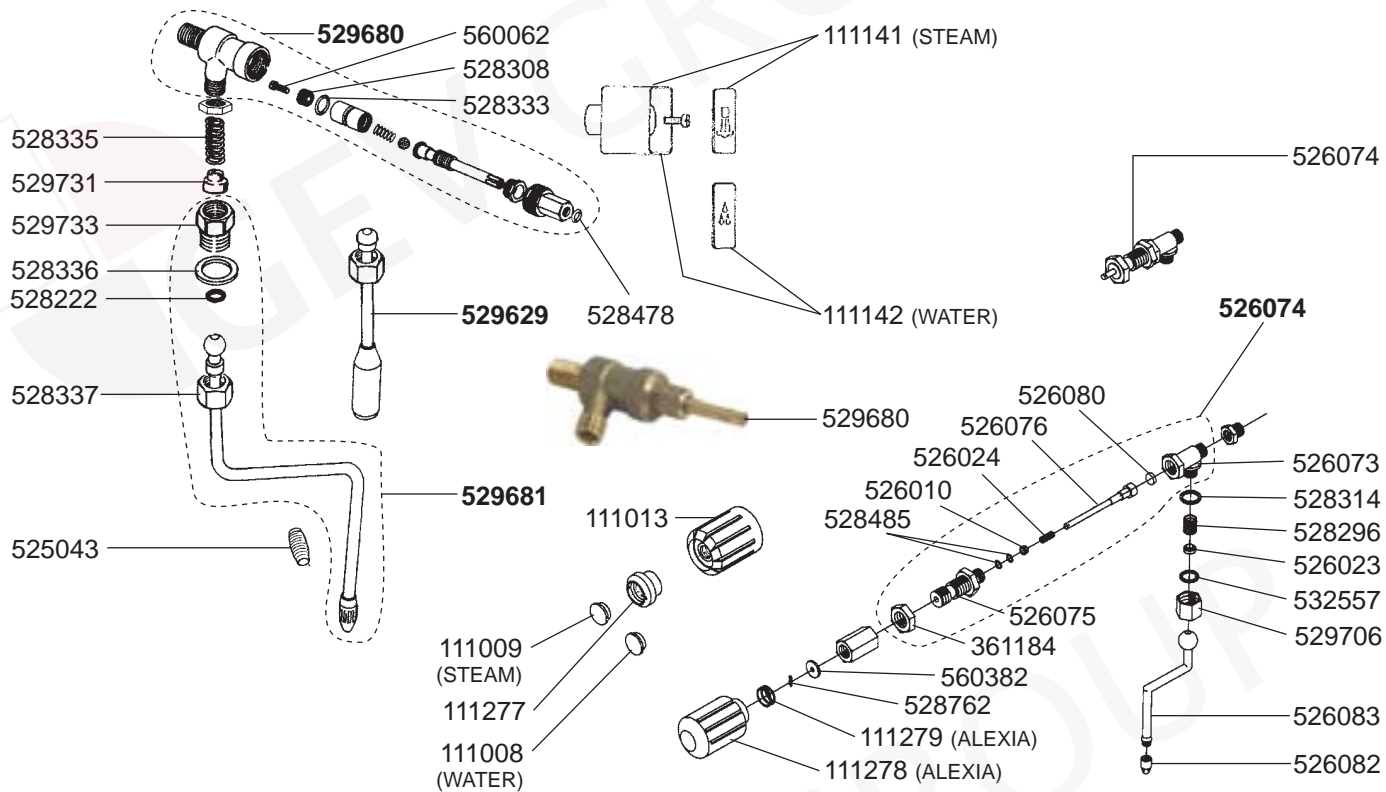

529161 (ADJUSTABLE)

STEAM/WATER TAPS

VALVES/LEVEL INDICATOR

VALVES/MANOMETERS/DRIP TRAY

BOILER VARIOUS

ELECTRICAL COMPONENTS

ALEXIA

C