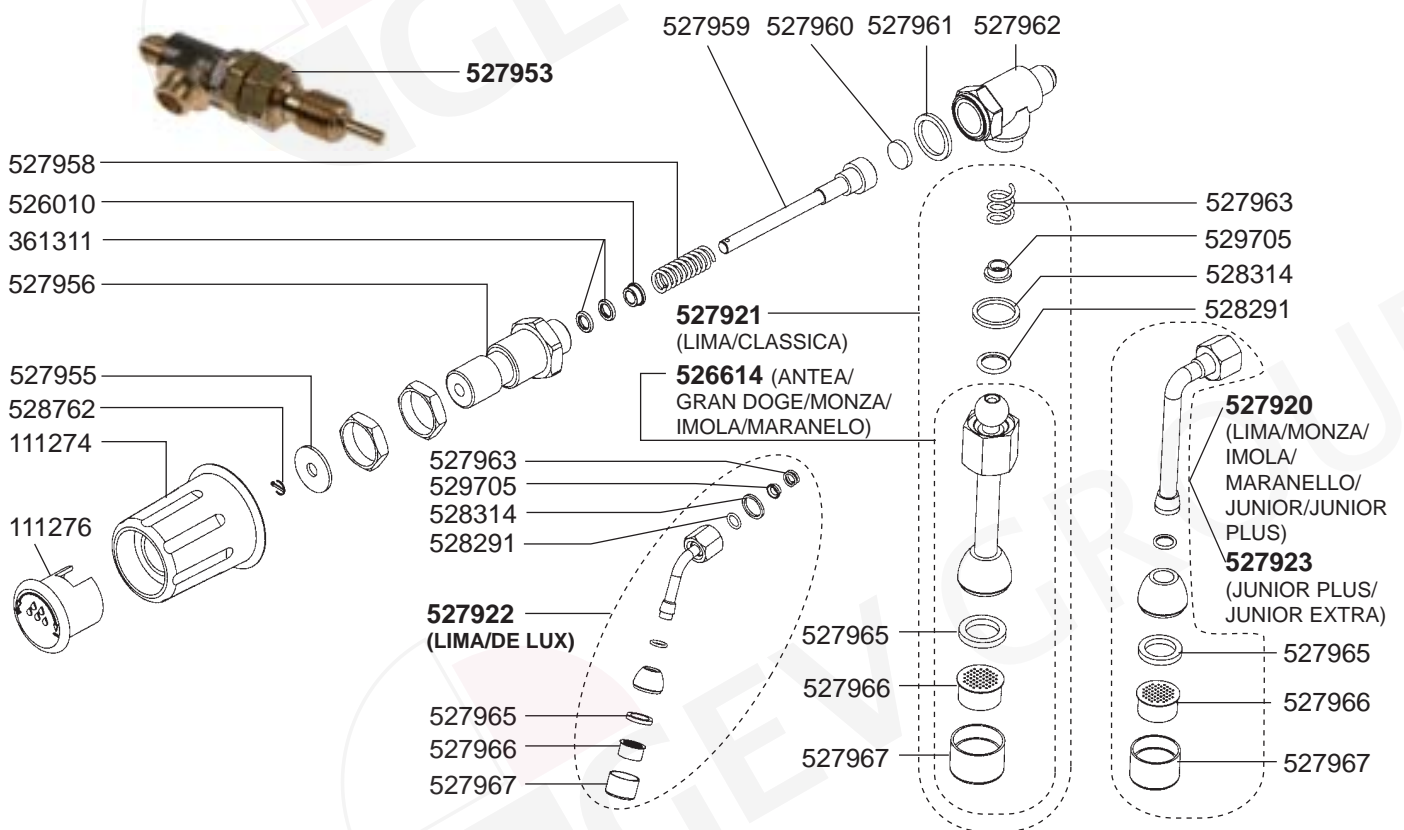

WATER TAP LIMA/MONZA/IMOLA/MARANELLO/DE LUX/CLASSICA/ANTEA/GRAN DOGE/JUNIOR