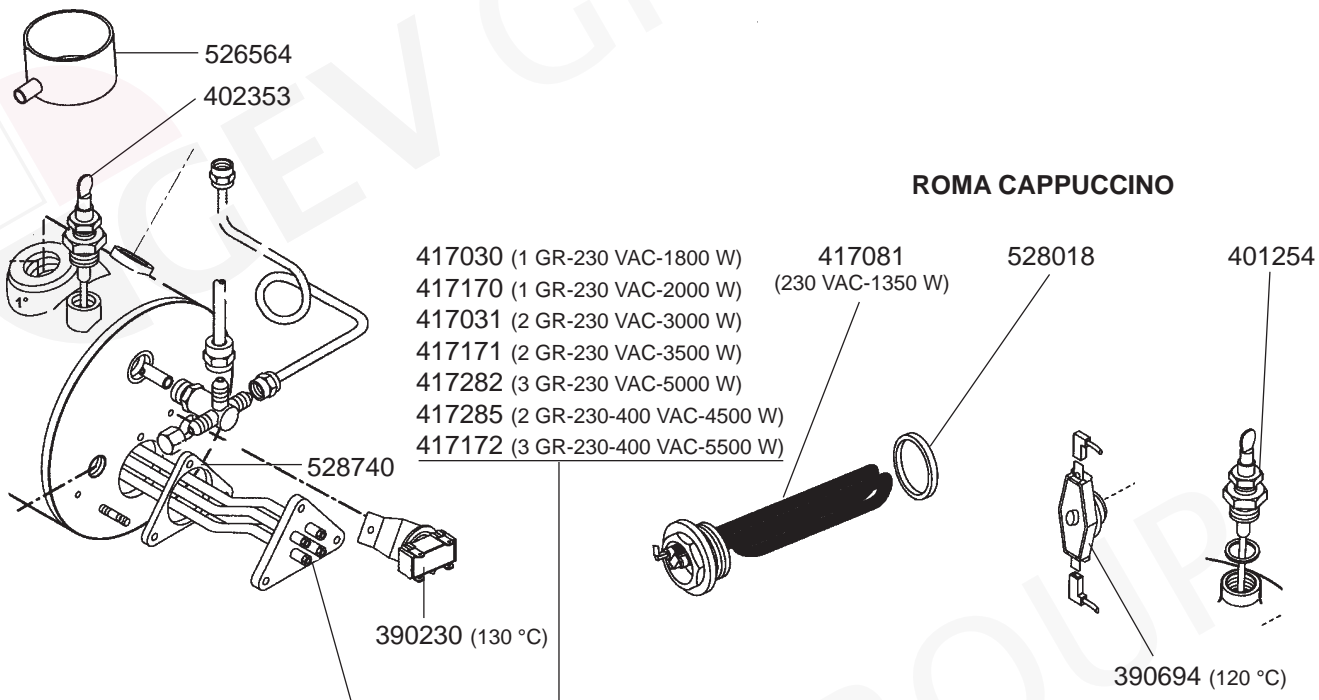

BRASILIA – ESPRESSO MACHINES

1
ESPRESSO MACHINES

BOILER VARIOUS