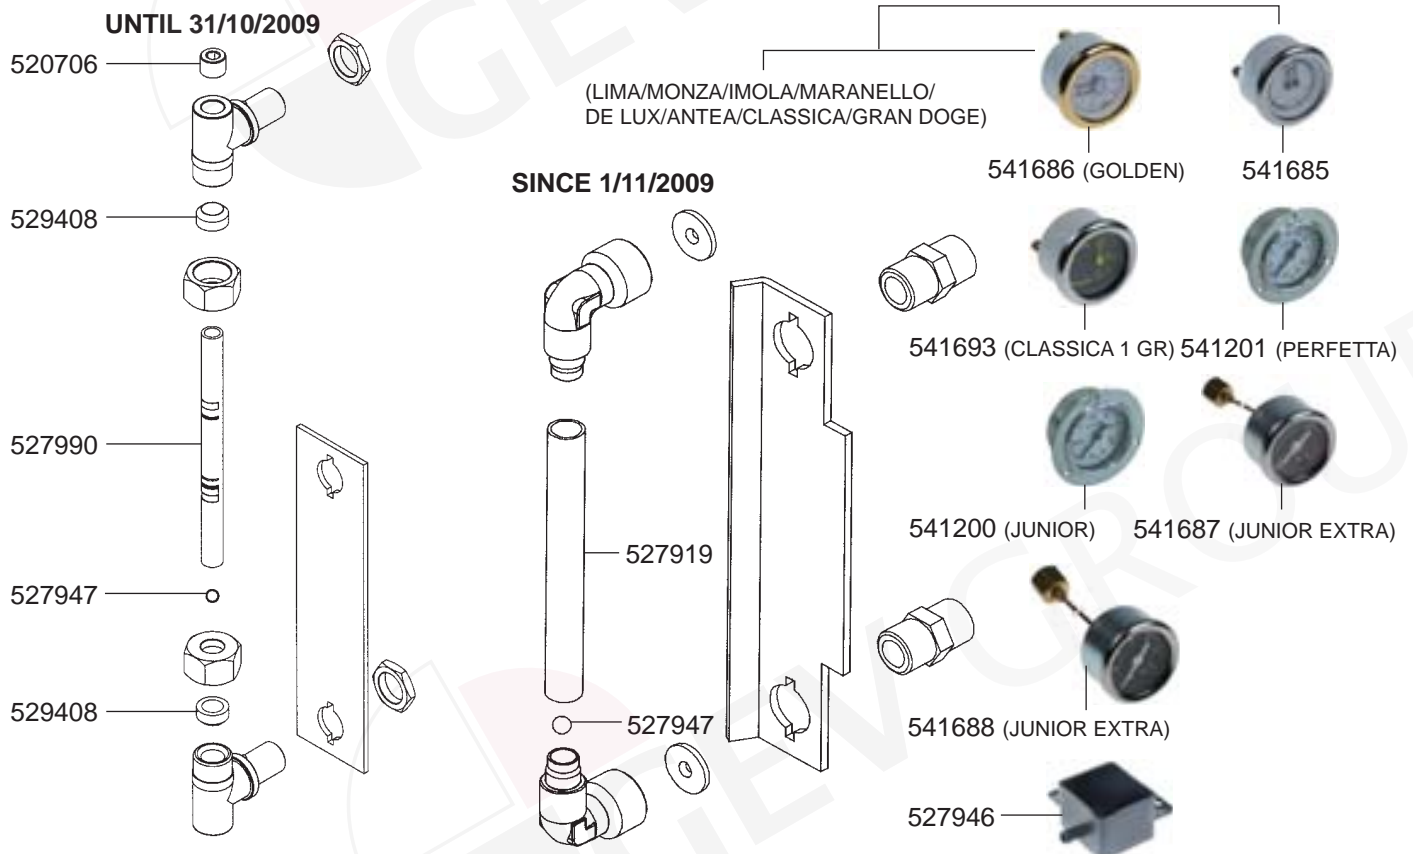

LEVEL INDICATOR/MANOMETERS/DRIP TRAY