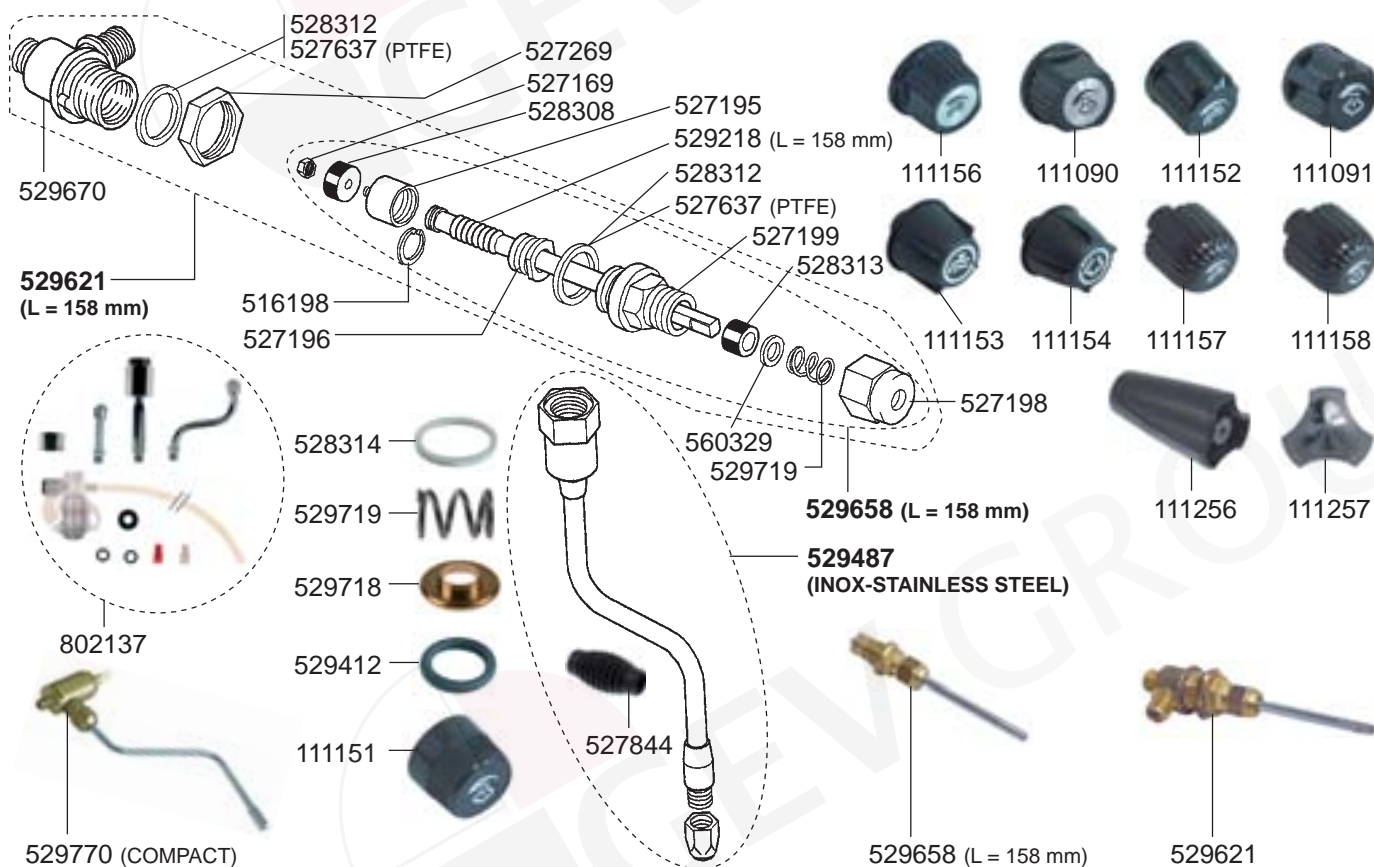

GROUP AL-SMMA

GROUP AL-SMMA

STEAM/WATER TAPS

STEAM/WATER TAPS

LEVEL INDICATOR INDICATOR/VALVES/DRIP TRAY

BOILER CARTUCCIA VARIOUS

CTS BOILERS VARIOUS

BOILER ECO VARIOUS