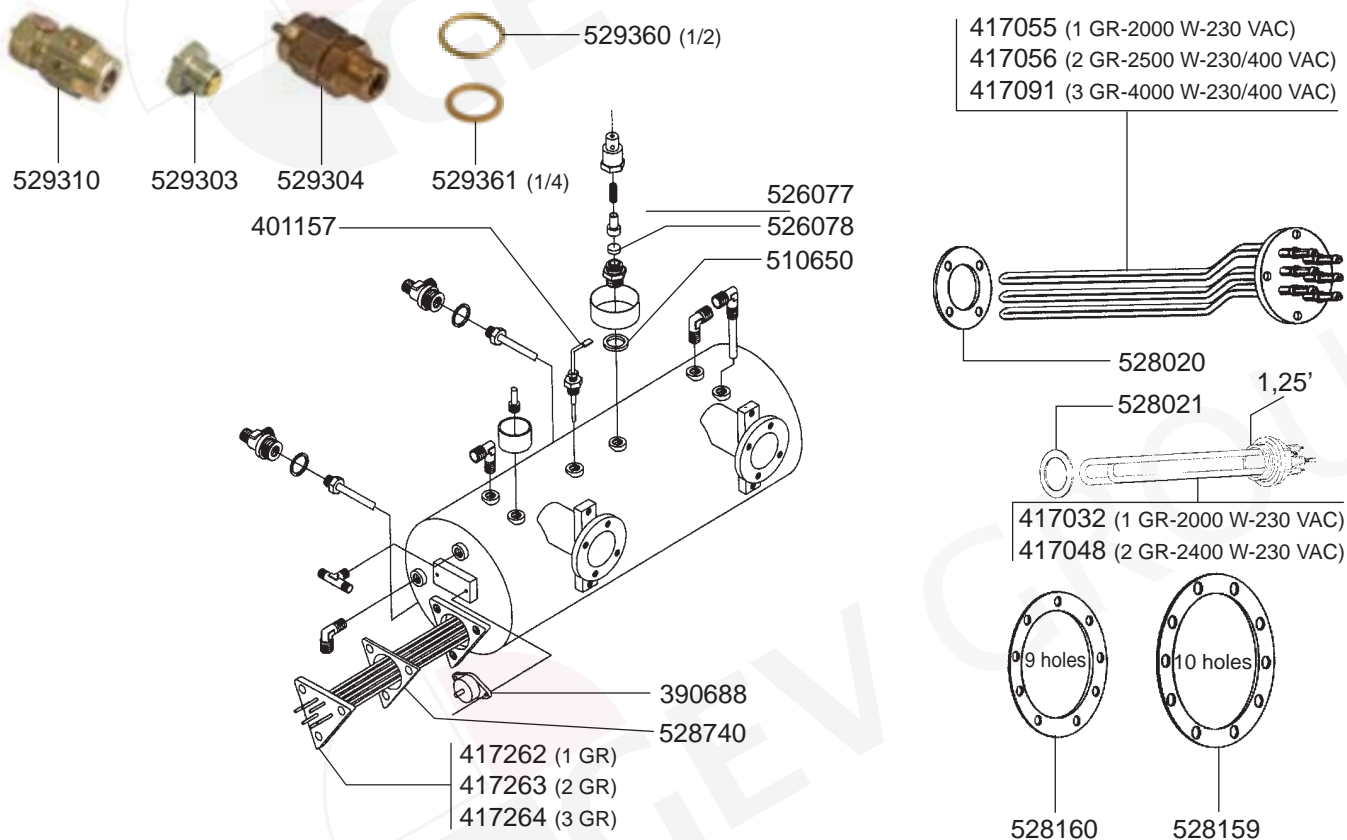

529161 (ADJUSTABLE)

STEAM/WATER TAPS

VALVES/LEVEL INDICATOR

VALVES/MANOMETERS/DRIP TRAY

BOILER VARIOUS

ELECTRICAL COMPONENTS

ALEXIA

C