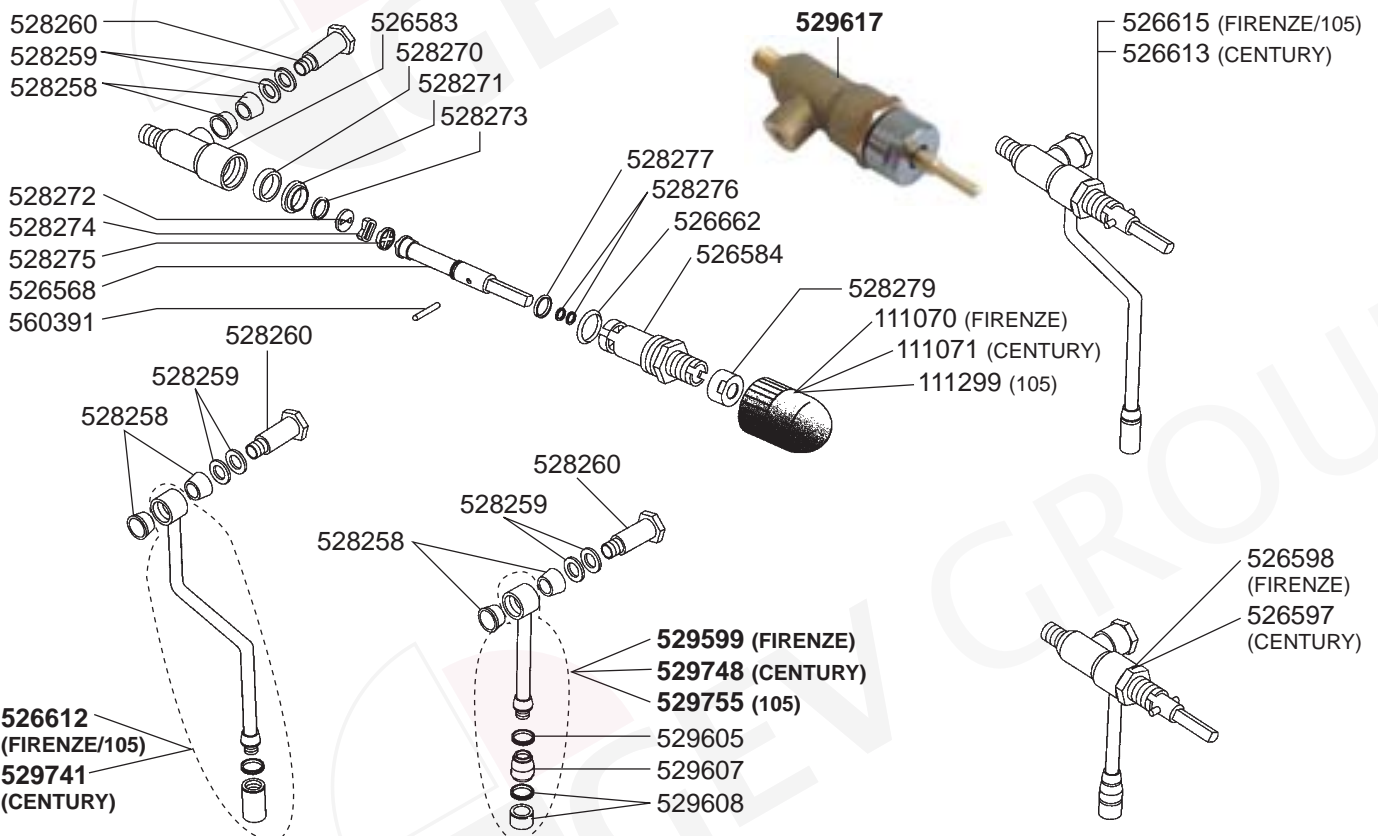

STEAM/WATER TAPS PORTOFINO/FIRENZE SL/205/EXECUTIVE

BRASILIA – ESPRESSO MACHINES

1
ESPRESSO MACHINES

STEAM/WATER TAPS FIRENZE/CENTURY

STEAM/WATER TAPS FIRENZE/CENTURY/105

STEAM/WATER TAPS FIRENZE SL

STEAM/WATER TAPS ROMA