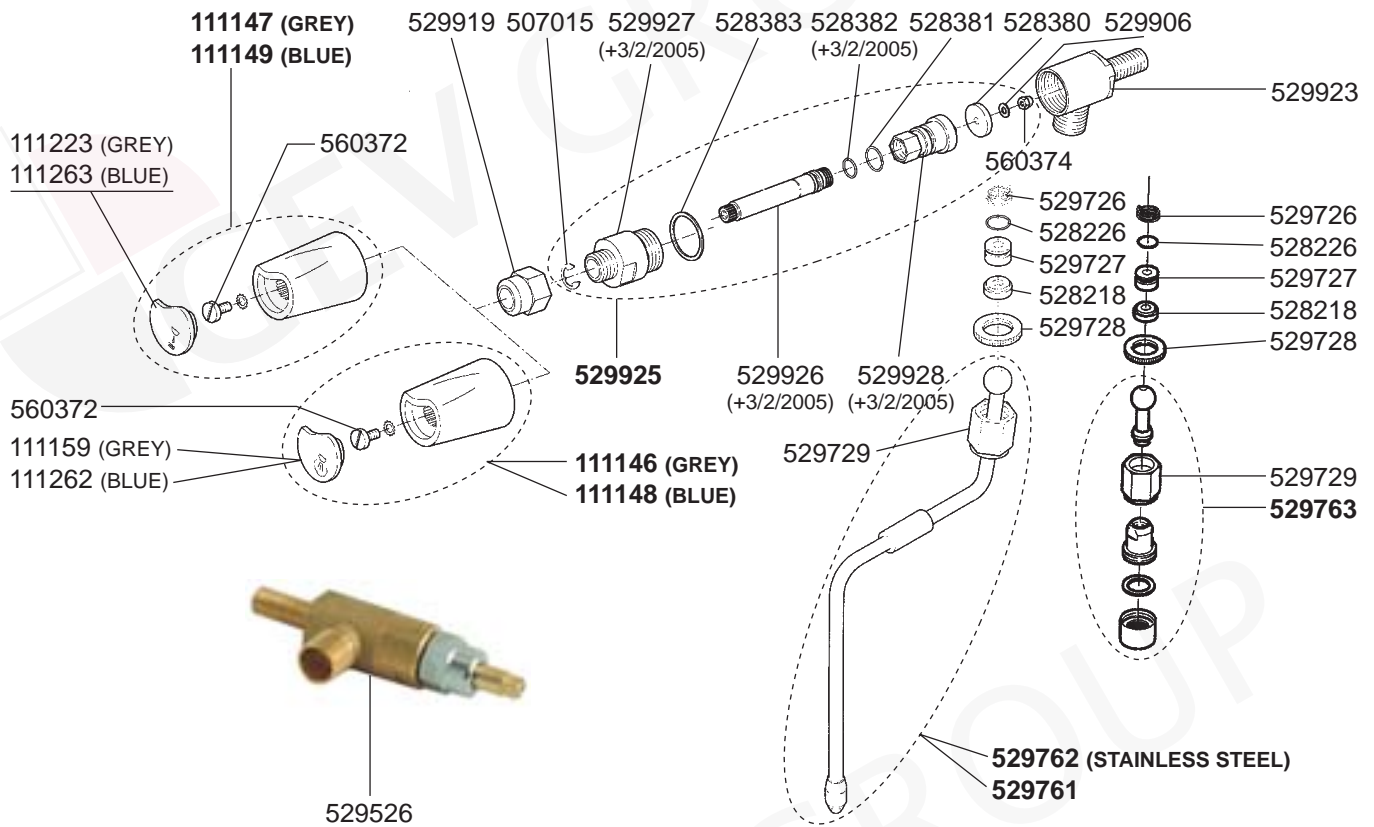

ELECTRICAL COMPONENTS VARIOUS

SOLENOID GROUP

MANUAL GROUP

FILTER HOLDERS

STEAM/WATER TAPS 2000/3000/4000/BZ35/40/99

STEAM/WATER TAPS ELLISSE

LEVEL INDICATOR/VALVES

VALVES