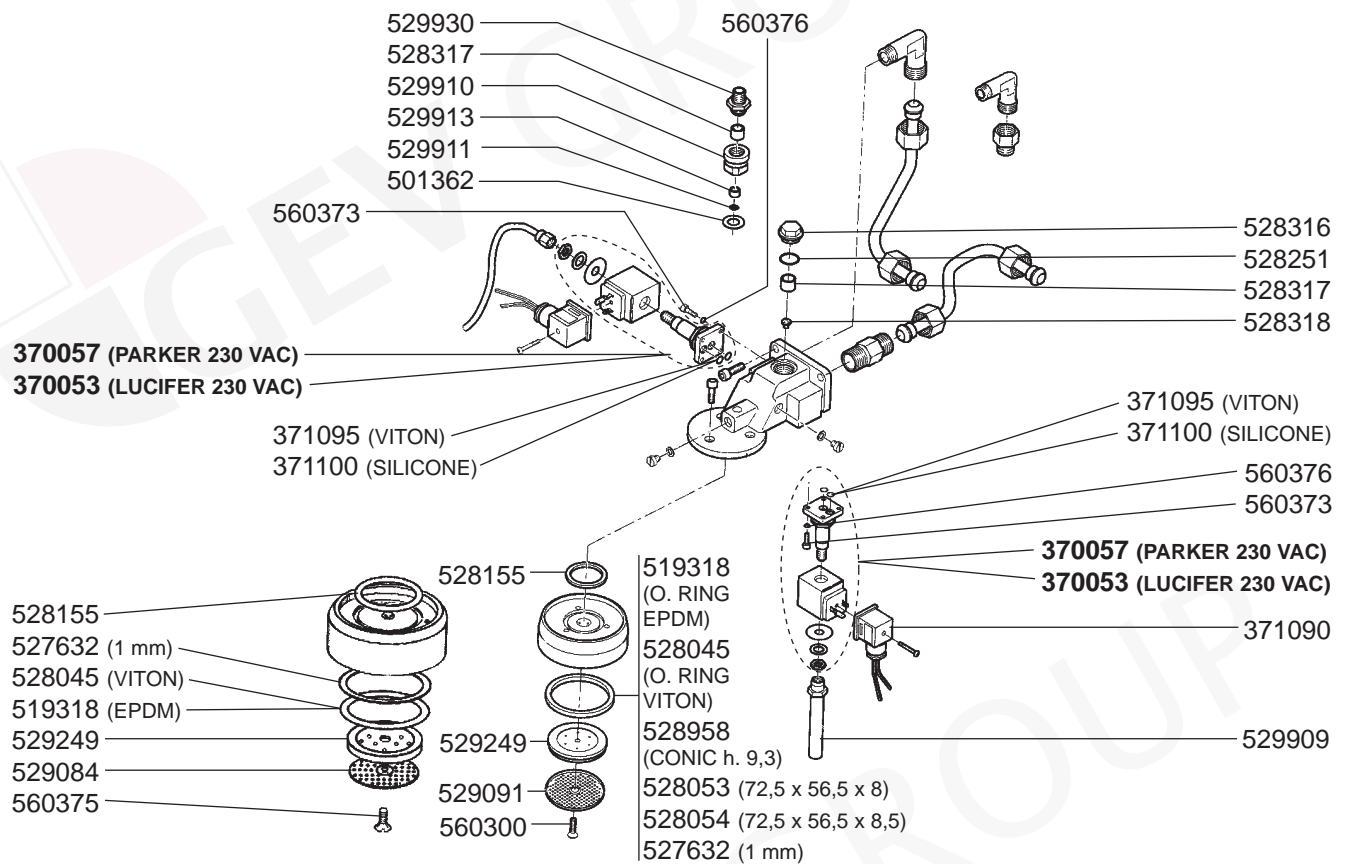

SOLENOID GROUP