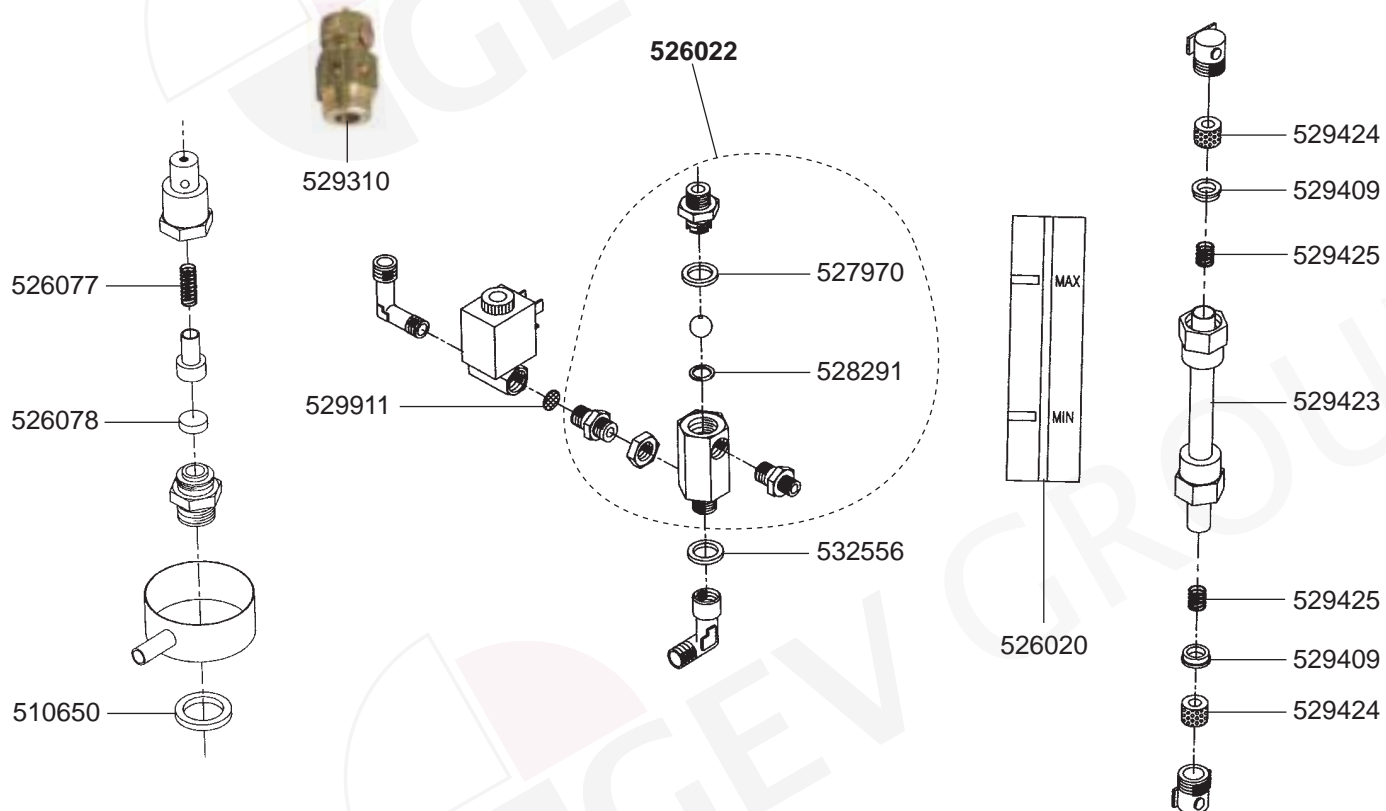

529161 (ADJUSTABLE)

STEAM/WATER TAPS

VALVES/LEVEL INDICATOR

VALVES/MANOMETERS/DRIP TRAY

BOILER VARIOUS

ELECTRICAL COMPONENTS

ALEXIA

C