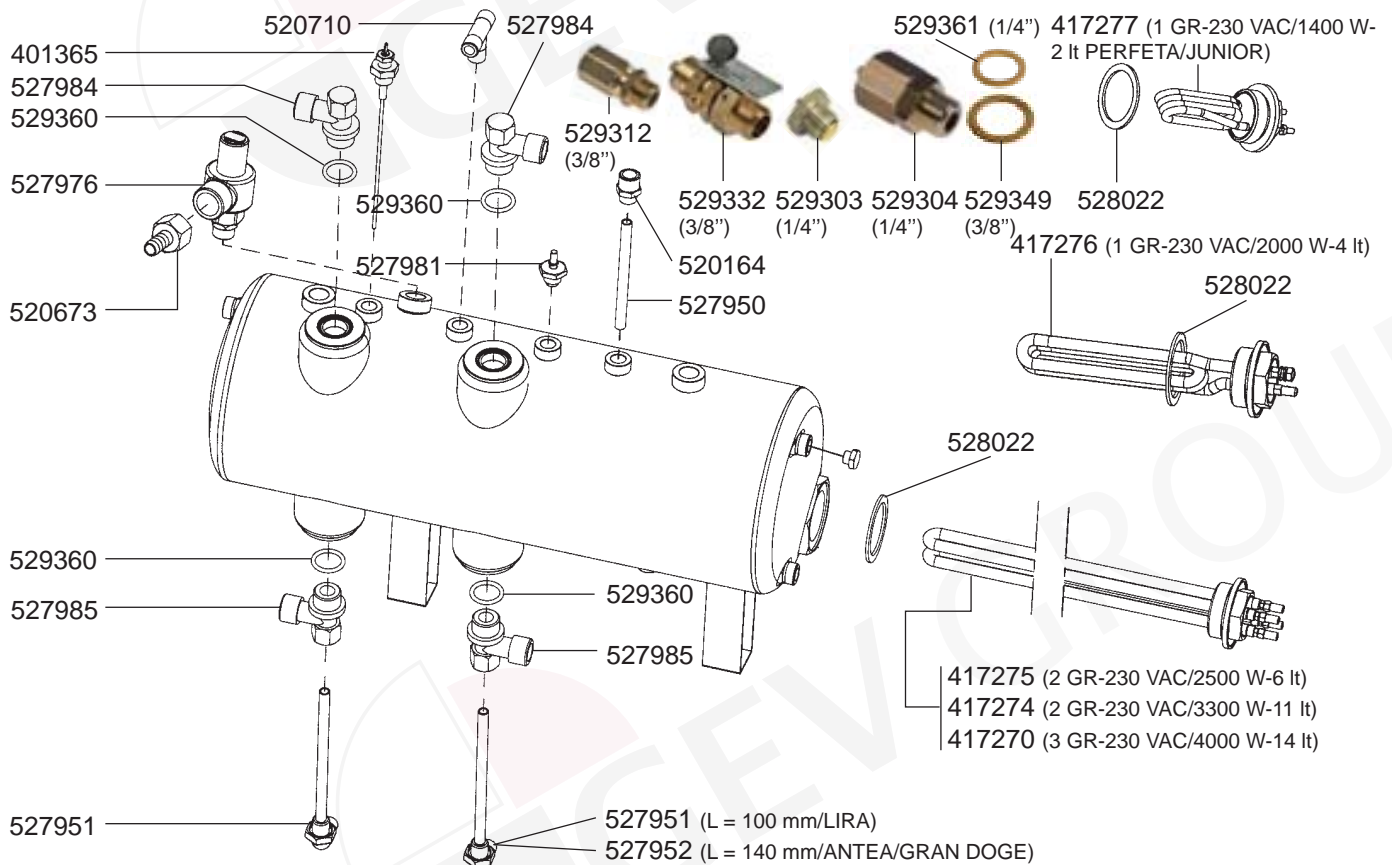

VALVES

LEVEL INDICATOR/MANOMETERS/DRIP TRAY

BOILER LIRA/CLASSICA/MONZA/IMOLA/MARANELLO/DE LUX VARIOUS

BOILER LIRA 6-11-14lt/ANTEA/GRAN DOGE VARIOUS

BOILER LIRA 2-3-4GR VARIOUS

ELECTRONIC LIRA 2/3/4 GR

SWITCH MOD. LIRA 2/3/4 GR