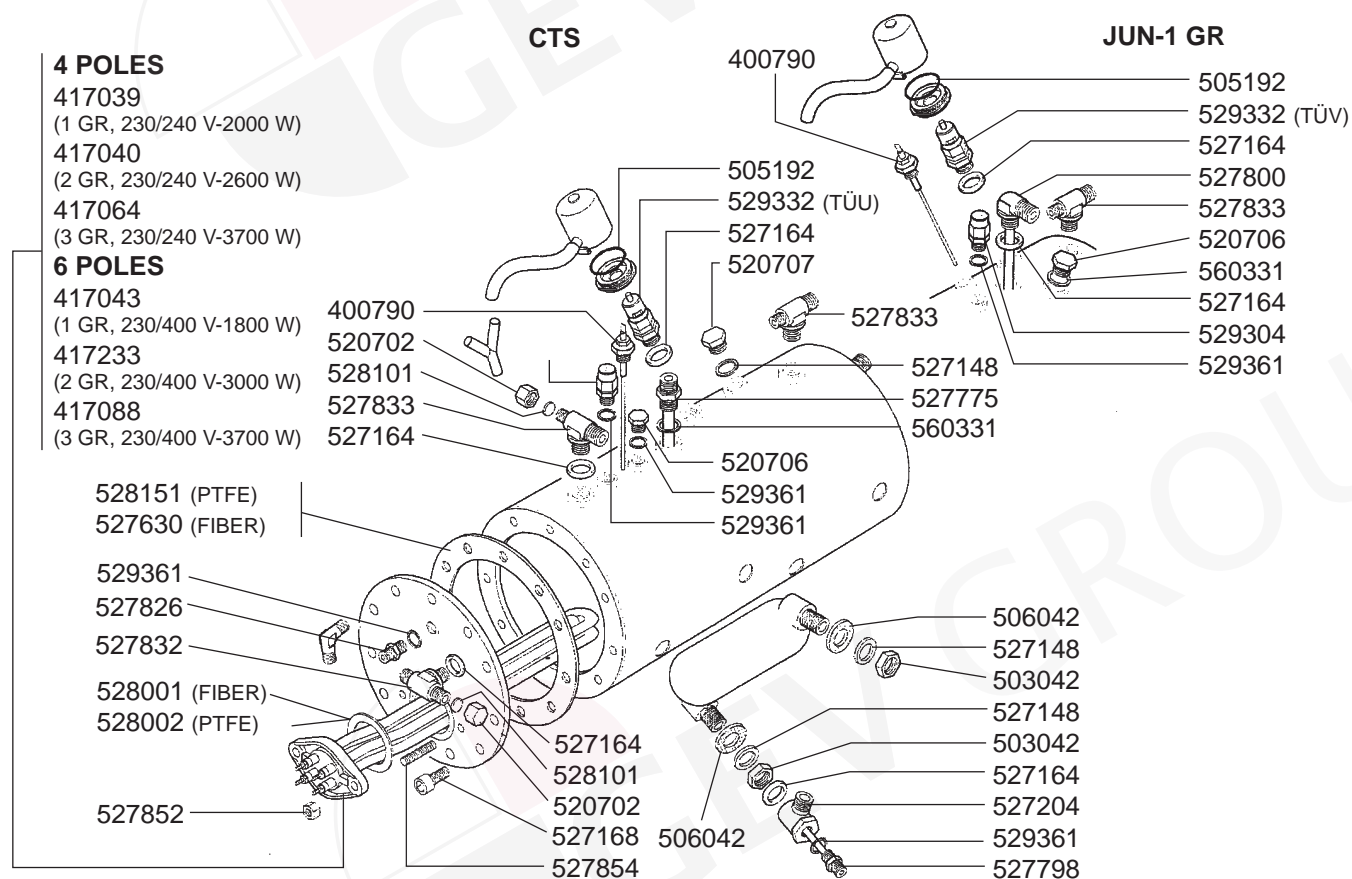

GROUP AL-SMMA

GROUP AL-SMMA

STEAM/WATER TAPS

STEAM/WATER TAPS

LEVEL INDICATOR INDICATOR/VALVES/DRIP TRAY

BOILER CARTUCCIA VARIOUS

CTS BOILERS VARIOUS

BOILER ECO VARIOUS