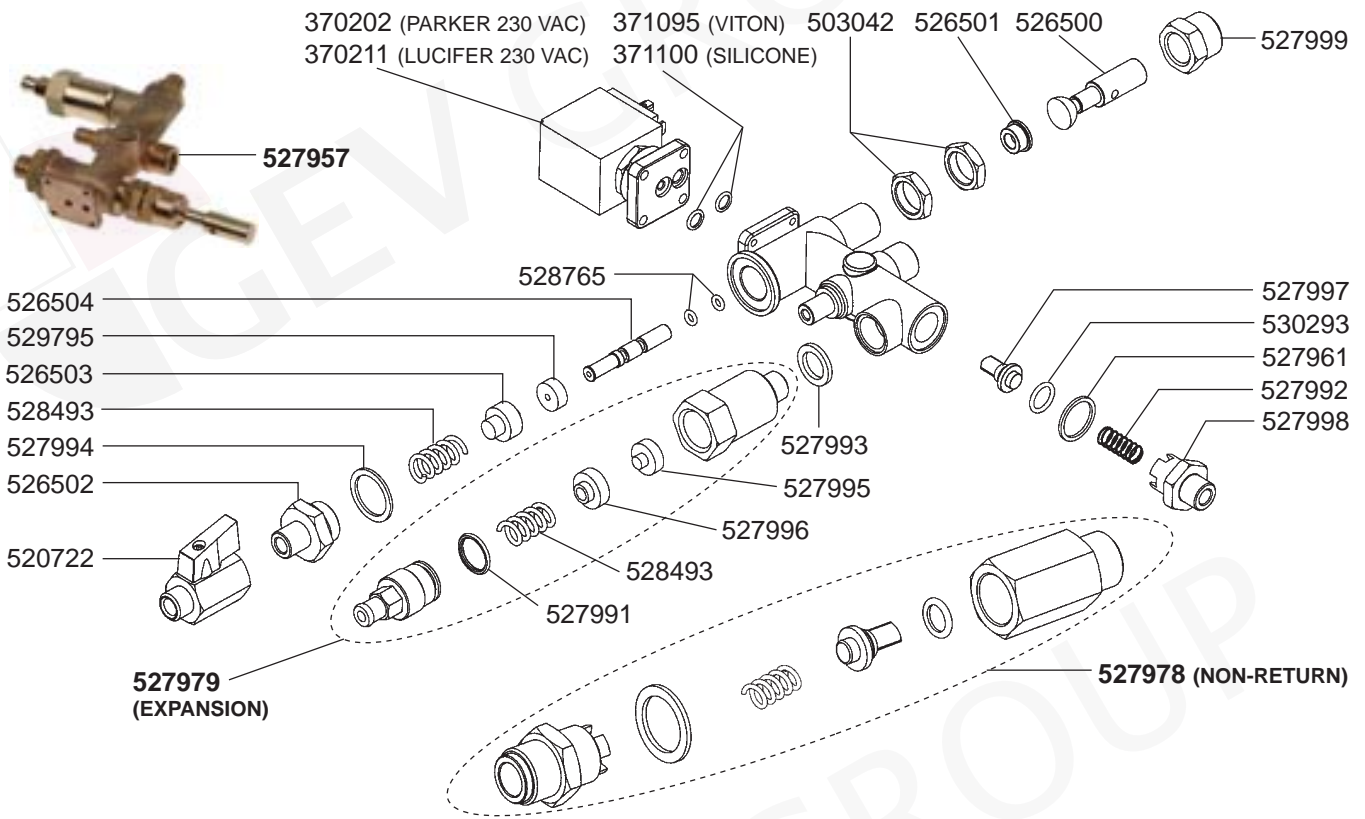

VALVES

LEVEL INDICATOR/MANOMETERS/DRIP TRAY