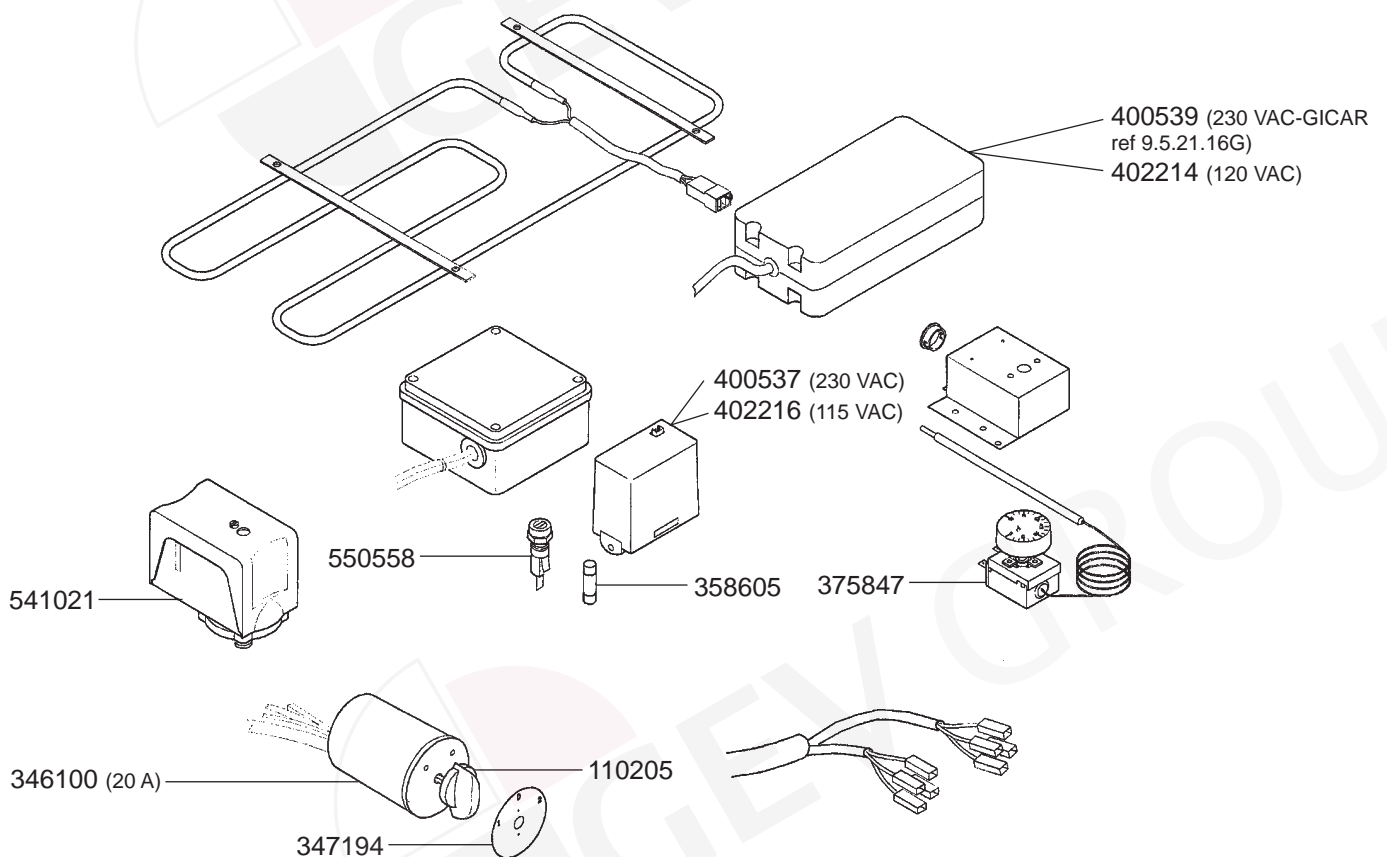

ELECTRICAL COMPONENTS SIBILLA