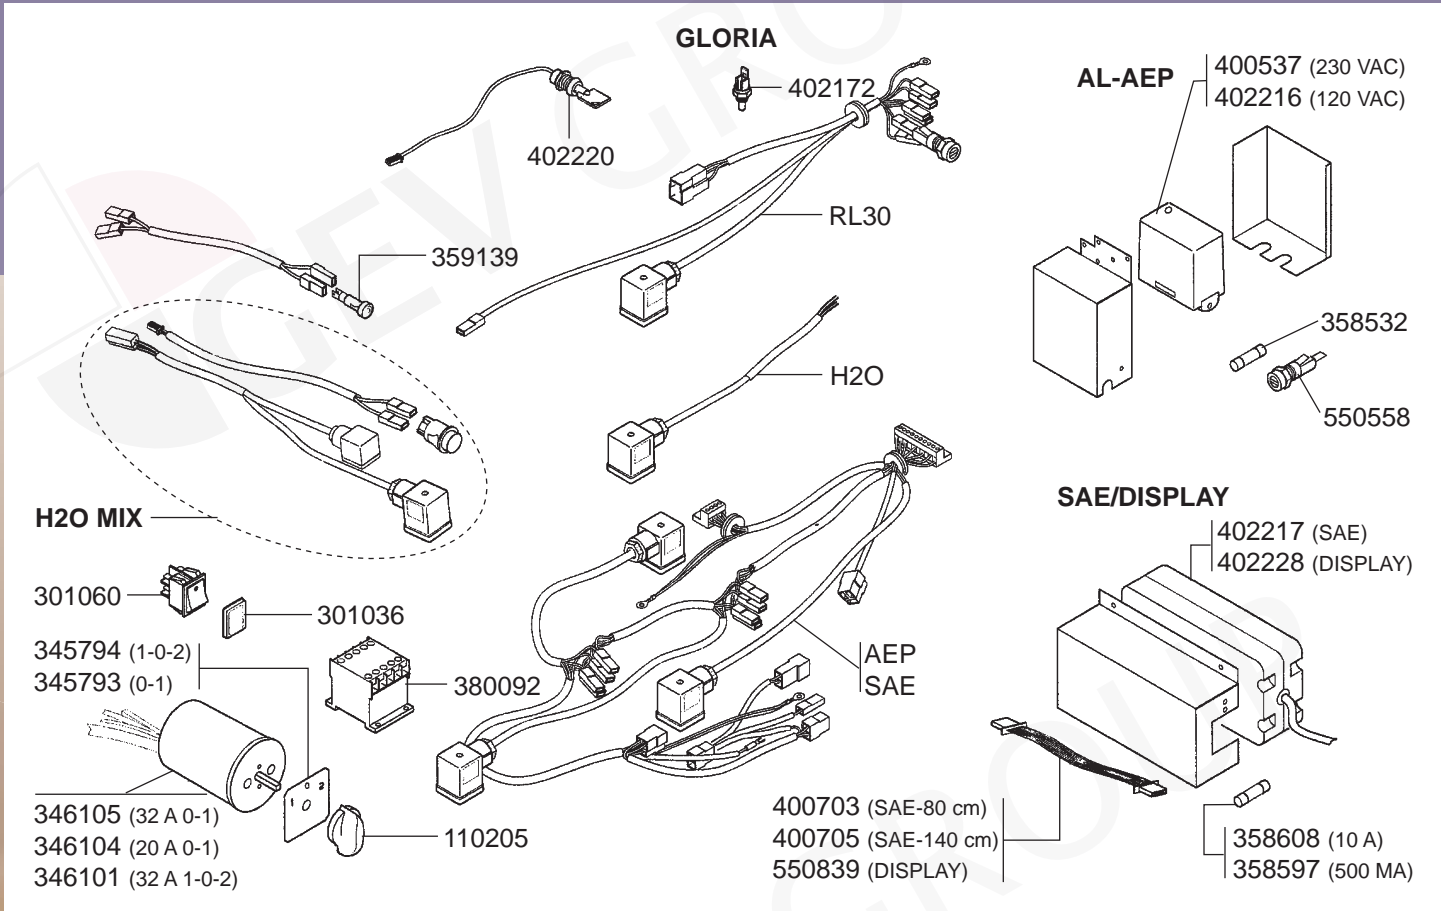

ASTORIA – ESPRESSO MACHINES

ESPRESSO MACHINES

ELECTRICAL COMPONENTS GLORIA