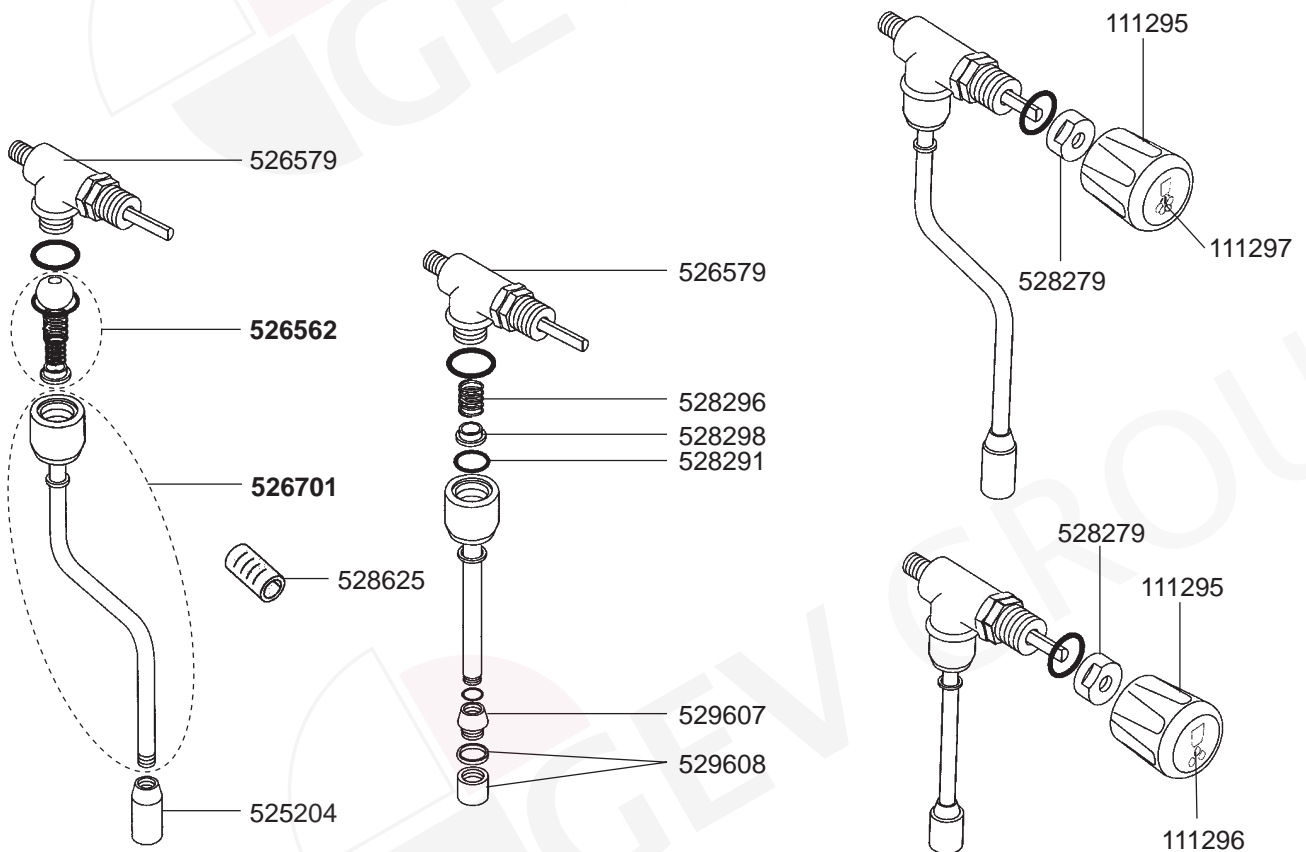

STEAM/WATER TAPS OPUS