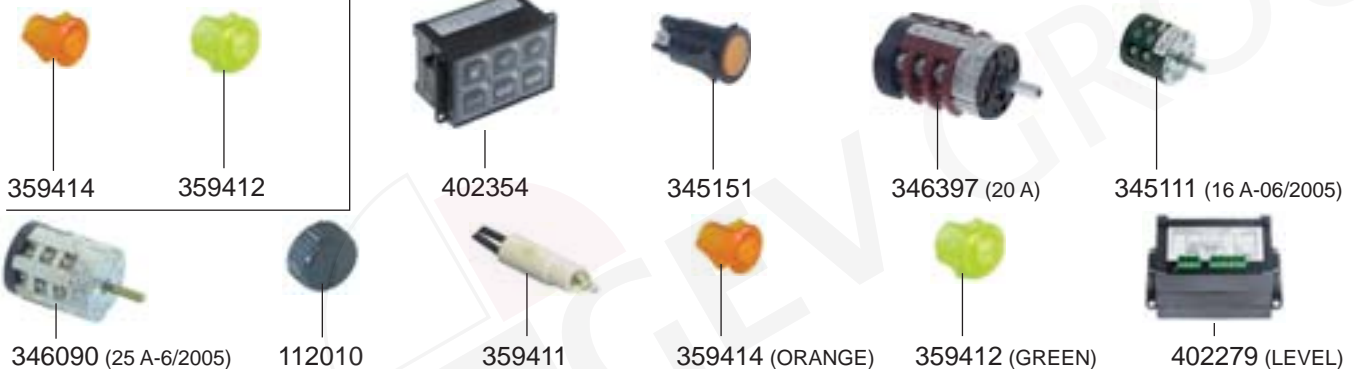

ROMA CAPPUCCINO