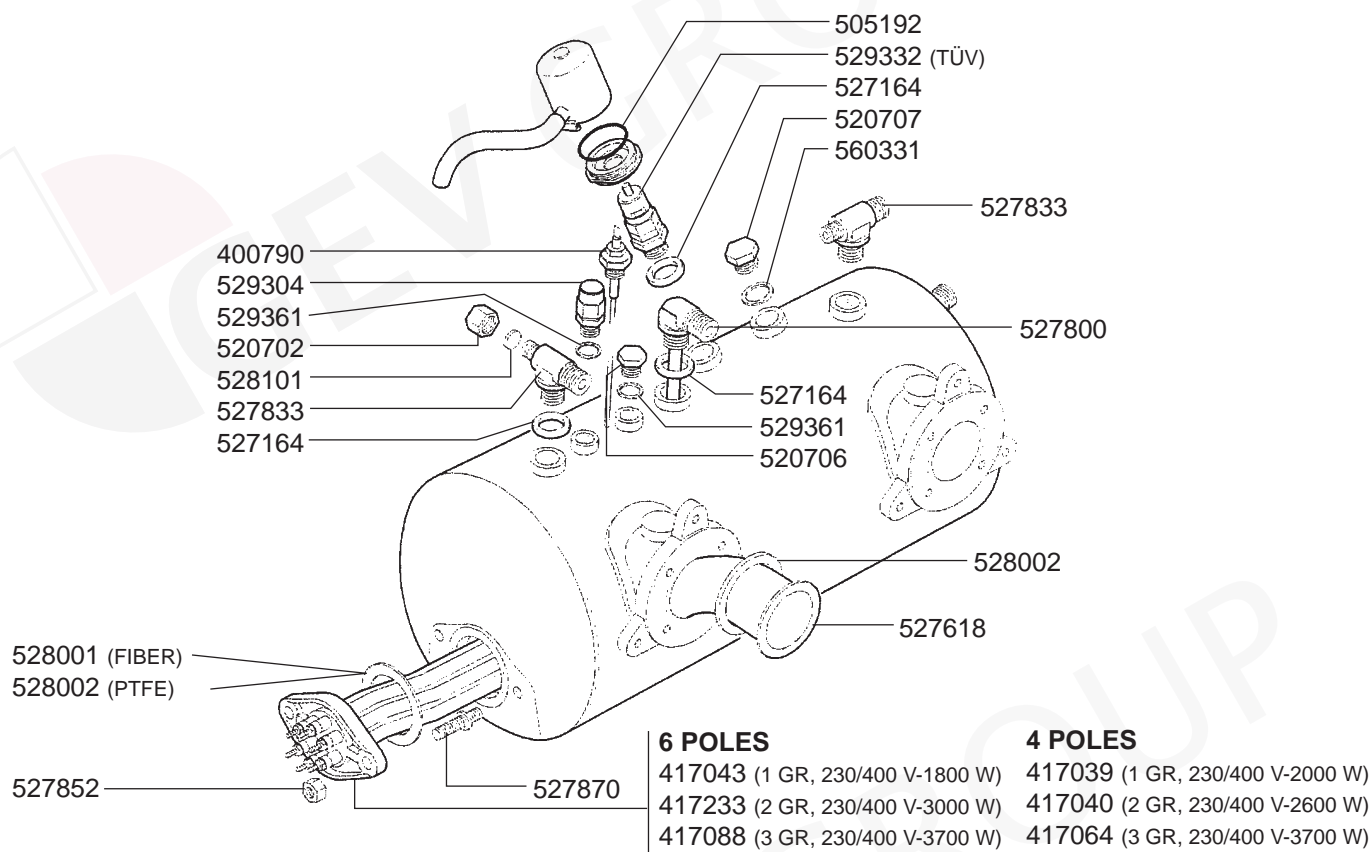

GROUP AL-SMMA

GROUP AL-SMMA

STEAM/WATER TAPS

STEAM/WATER TAPS

LEVEL INDICATOR INDICATOR/VALVES/DRIP TRAY

BOILER CARTUCCIA VARIOUS

CTS BOILERS VARIOUS

BOILER ECO VARIOUS