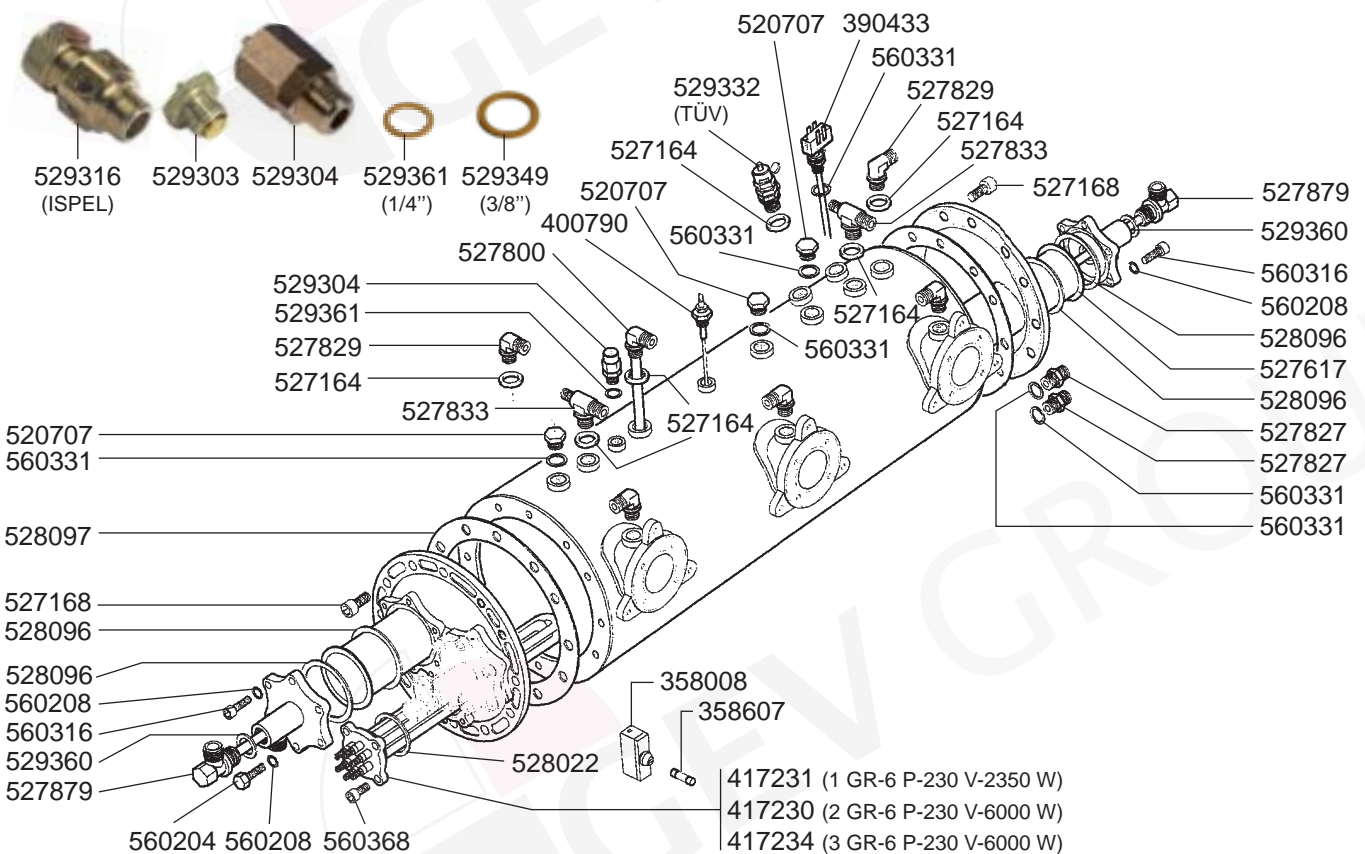

BOILER BOOSTED VARIOUS