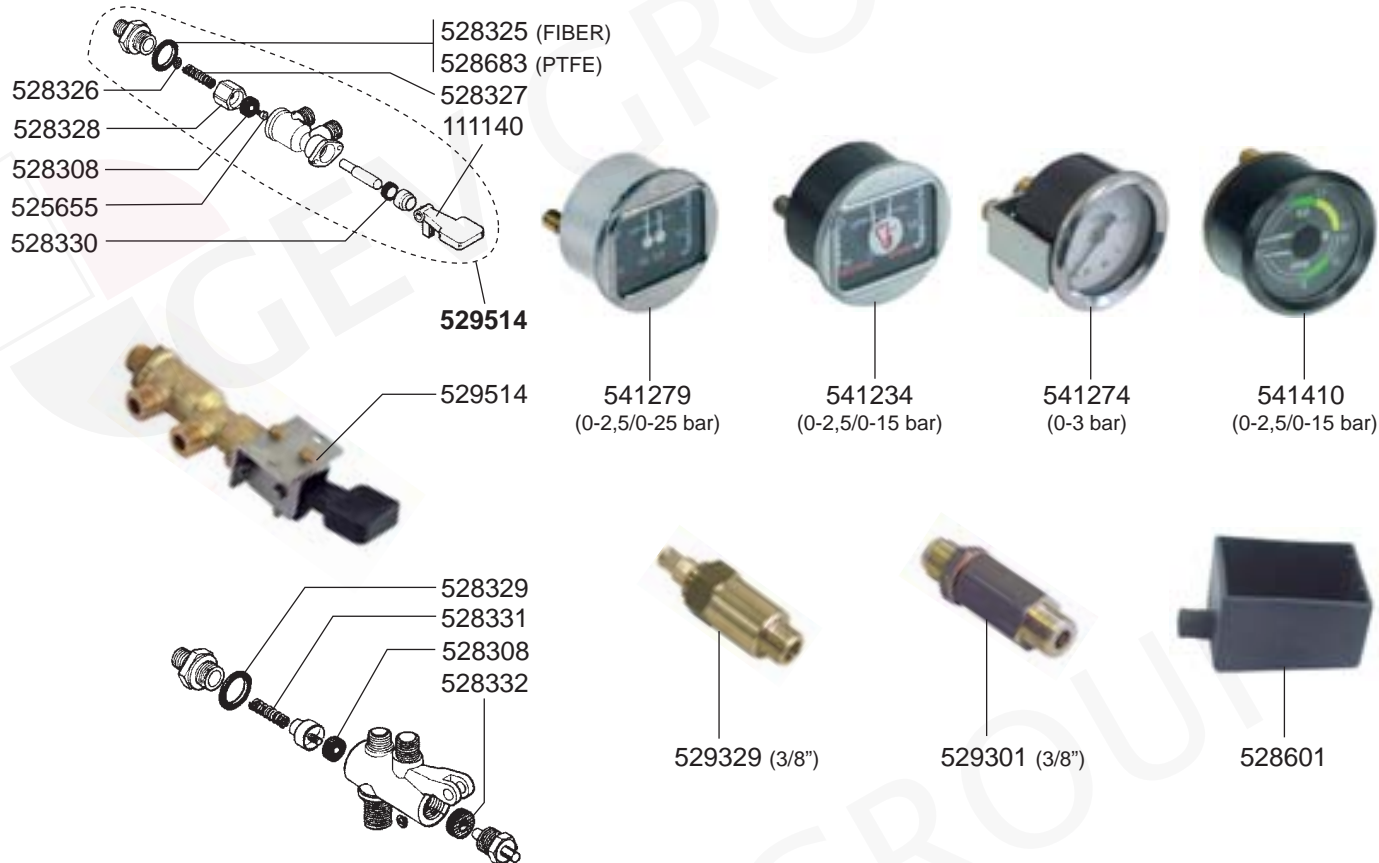

529161 (ADJUSTABLE)

STEAM/WATER TAPS

VALVES/LEVEL INDICATOR

VALVES/MANOMETERS/DRIP TRAY

BOILER VARIOUS

ELECTRICAL COMPONENTS

ALEXIA

C

ELECTRICAL COMPONENTS VARIOUS

SOLENOID GROUP

MANUAL GROUP

FILTER HOLDERS

STEAM/WATER TAPS 2000/3000/4000/BZ35/40/99

STEAM/WATER TAPS ELLISSE

LEVEL INDICATOR/VALVES

VALVES