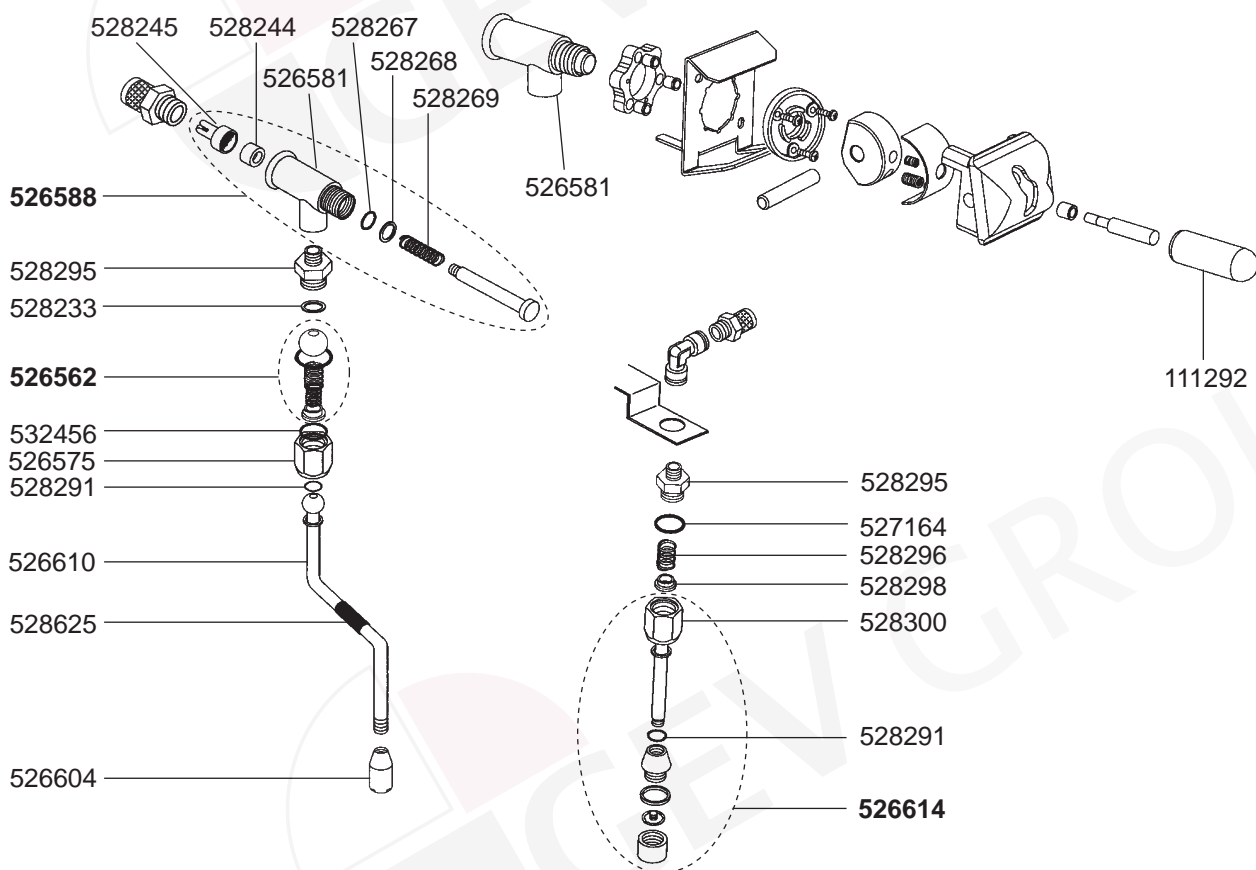

BRASILIA – ESPRESSO MACHINES

1
ESPRESSO MACHINES

STEAM/WATER TAPS 205

STEAM/WATER TAPS 105SL

STEAM/WATER TAPS CADETTA

STEAM/WATER TAPS AGILE

BRASILIA – ESPRESSO MACHINES

1
ESPRESSO MACHINES