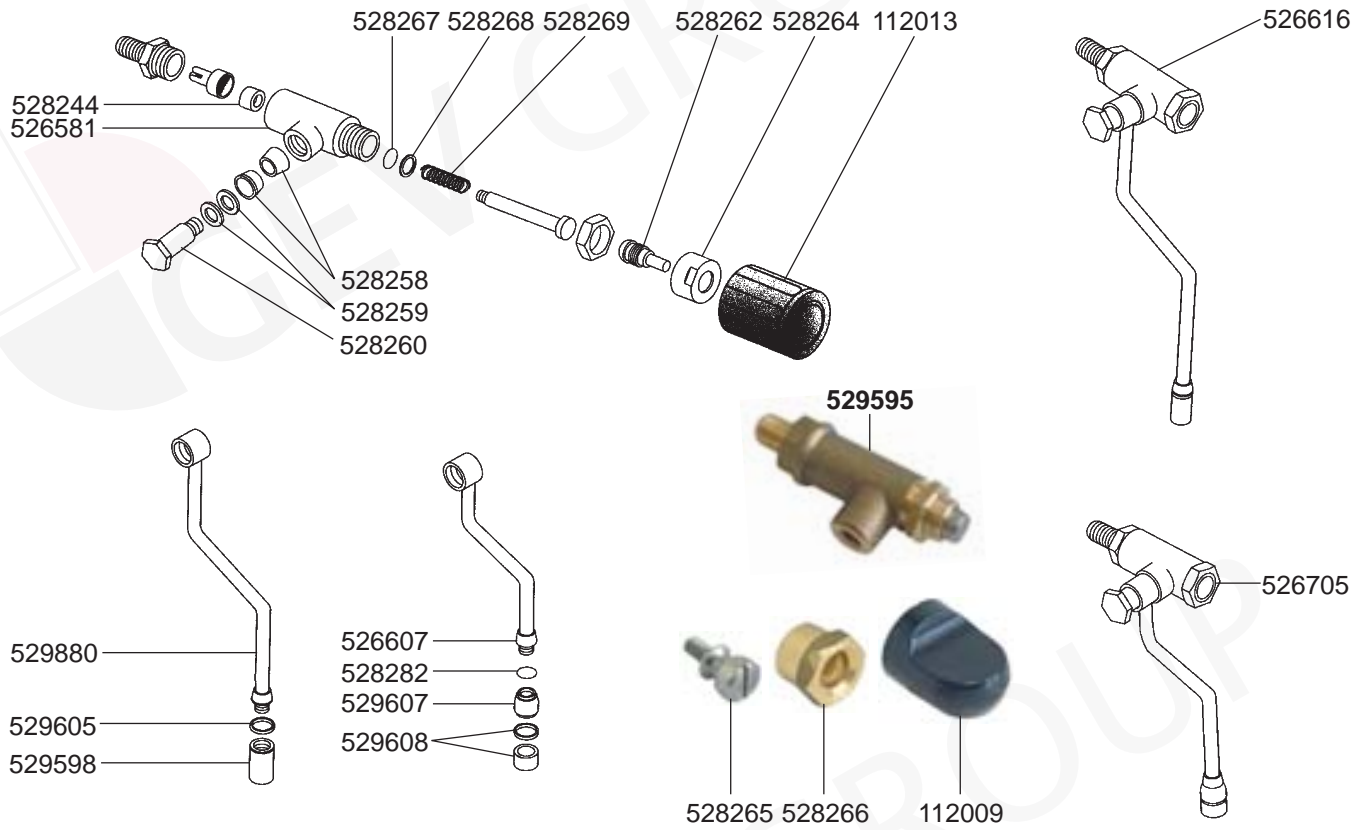

STEAM/WATER TAPS PORTOFINO/FIRENZE SL/205/EXECUTIVE

BRASILIA – ESPRESSO MACHINES

1
ESPRESSO MACHINES

STEAM/WATER TAPS FIRENZE/CENTURY

STEAM/WATER TAPS FIRENZE/CENTURY/105

STEAM/WATER TAPS FIRENZE SL

STEAM/WATER TAPS ROMA