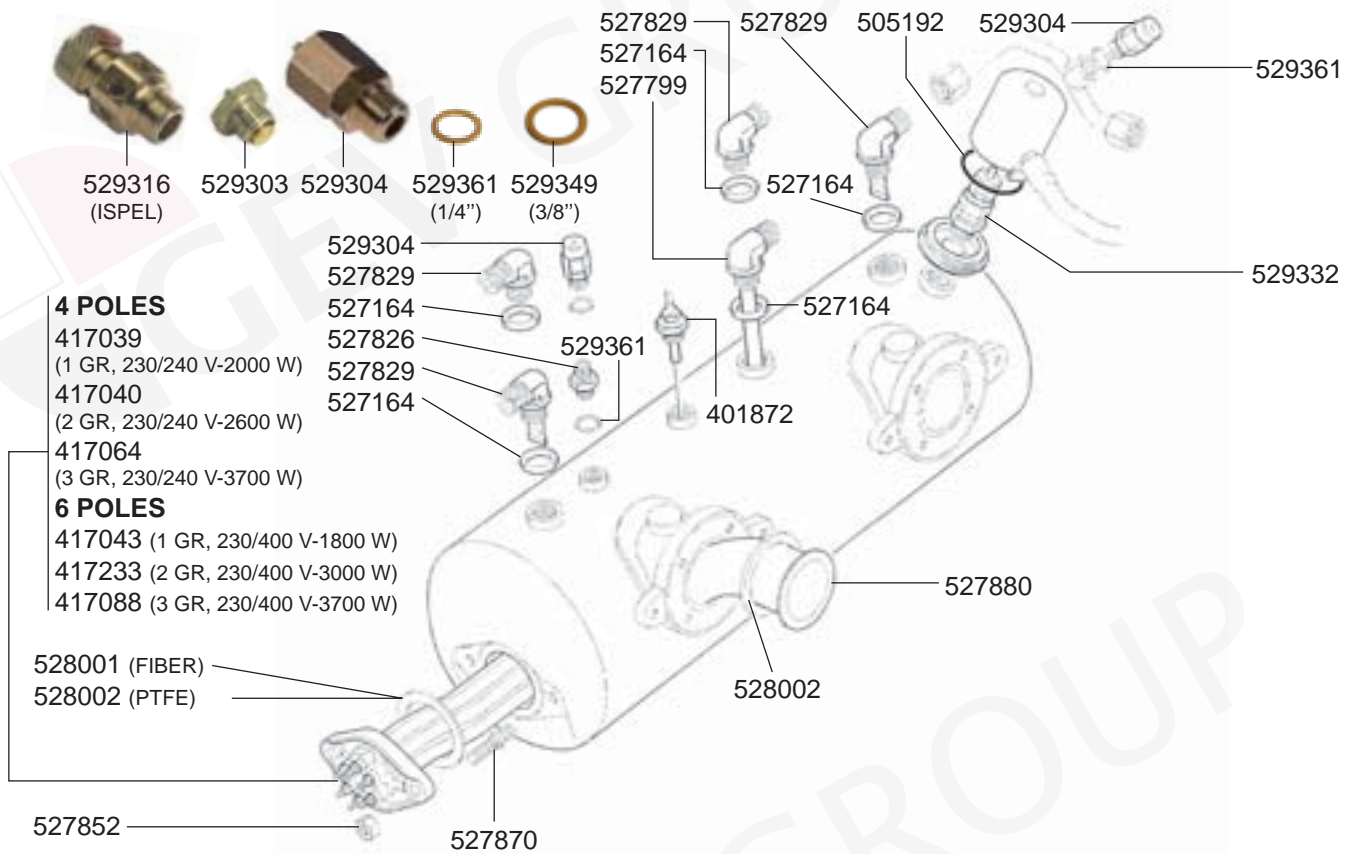

1 BOILER SIBILLA VARIOUS