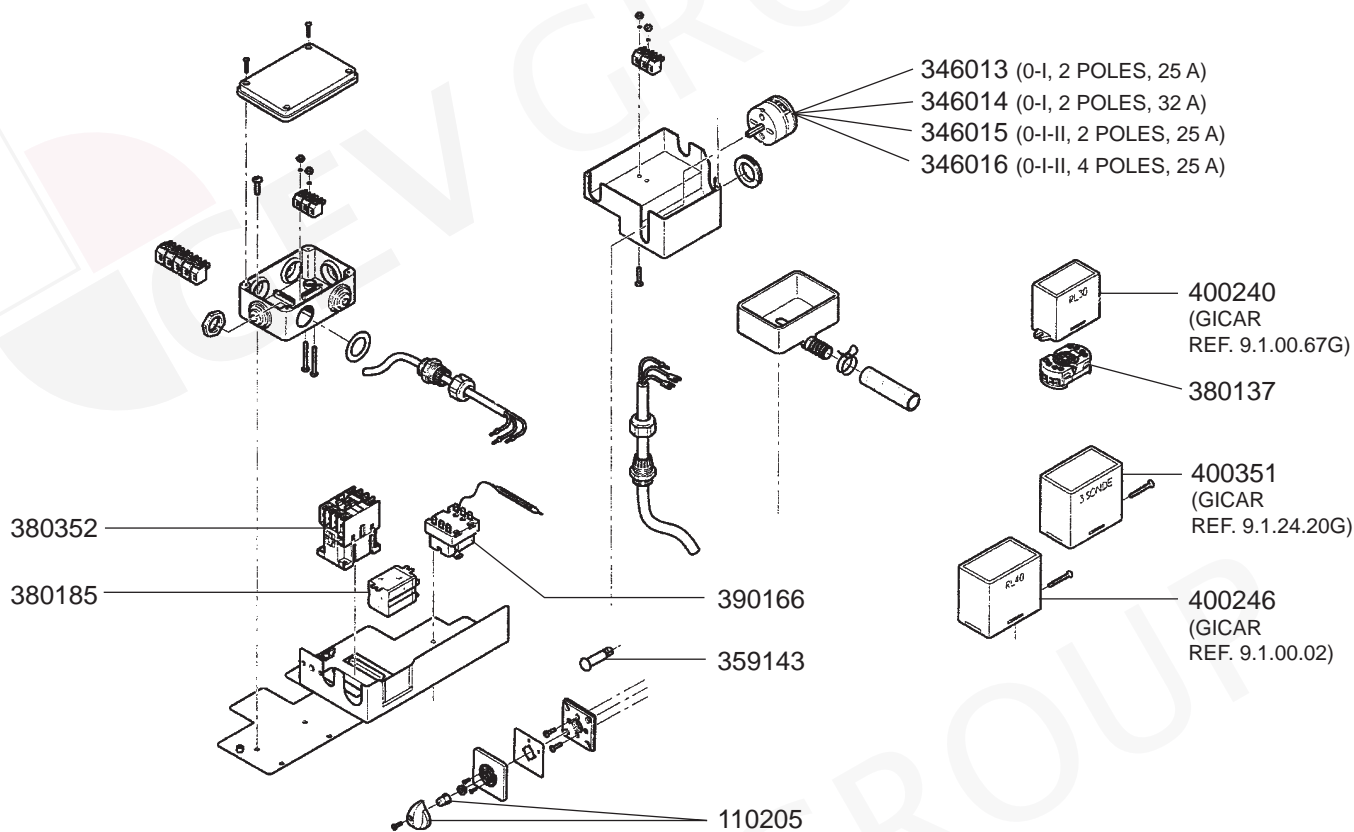

ELECTRICAL COMPONENTS B2000