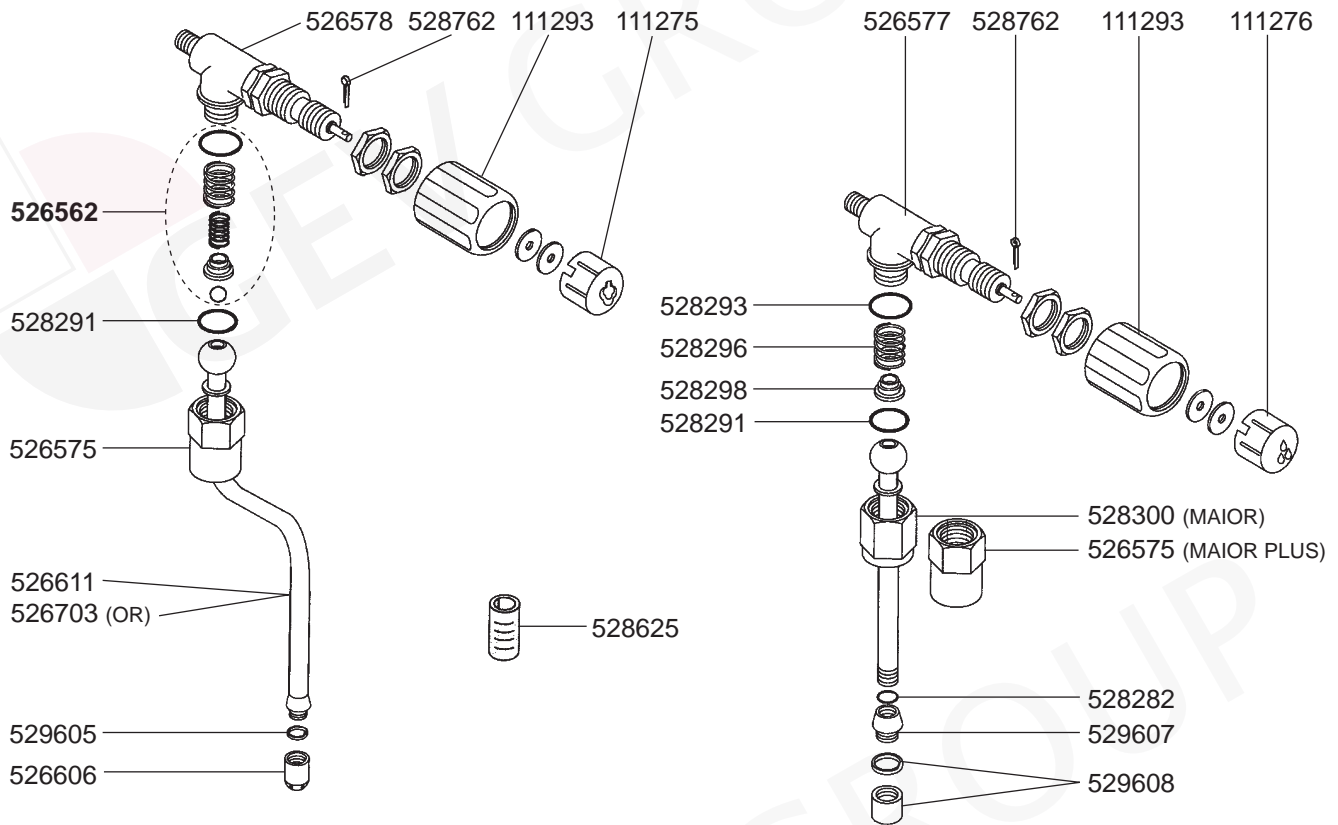

BRASILIA – ESPRESSO MACHINES

1
ESPRESSO MACHINES

STEAM/WATER TAPS MAIOR