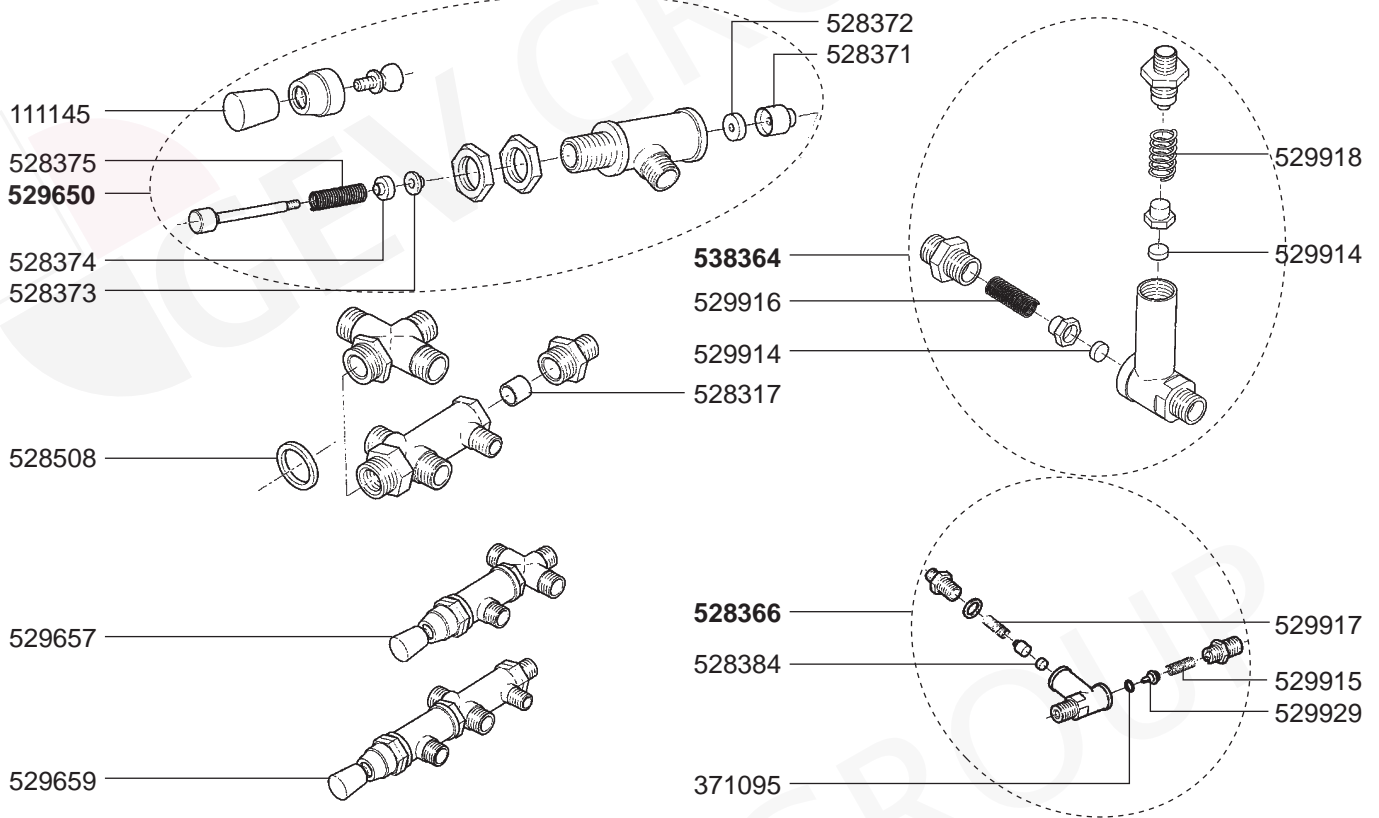

ELECTRICAL COMPONENTS VARIOUS

SOLENOID GROUP

MANUAL GROUP

FILTER HOLDERS

STEAM/WATER TAPS 2000/3000/4000/BZ35/40/99

STEAM/WATER TAPS ELLISSE

LEVEL INDICATOR/VALVES

VALVES