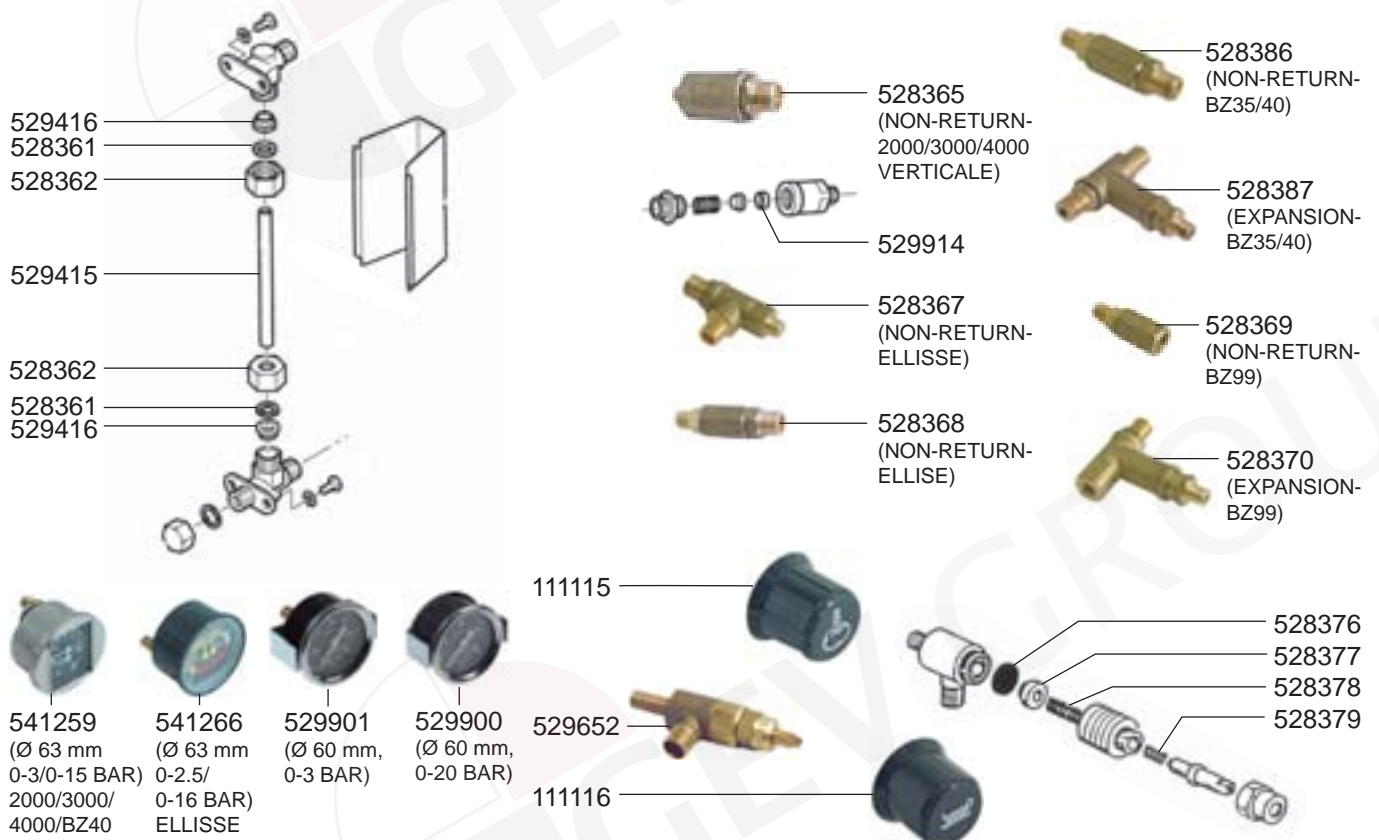

ELECTRICAL COMPONENTS VARIOUS

SOLENOID GROUP

MANUAL GROUP

FILTER HOLDERS

STEAM/WATER TAPS 2000/3000/4000/BZ35/40/99

STEAM/WATER TAPS ELLISSE

LEVEL INDICATOR/VALVES

VALVES

BOILER/DRIP TRAYS/THERMOSTATS VARIOUS

ELECTRICAL COMPONENTS B2000

TE

- 400817 (14 POLES L = 800)
- 401909 (14 POLES L = 1100)

DE +1/11/1999

- 400229 (16 POLES L = 800)
- 400706 (16 POLES L = 1100)

DE -30/10/1999