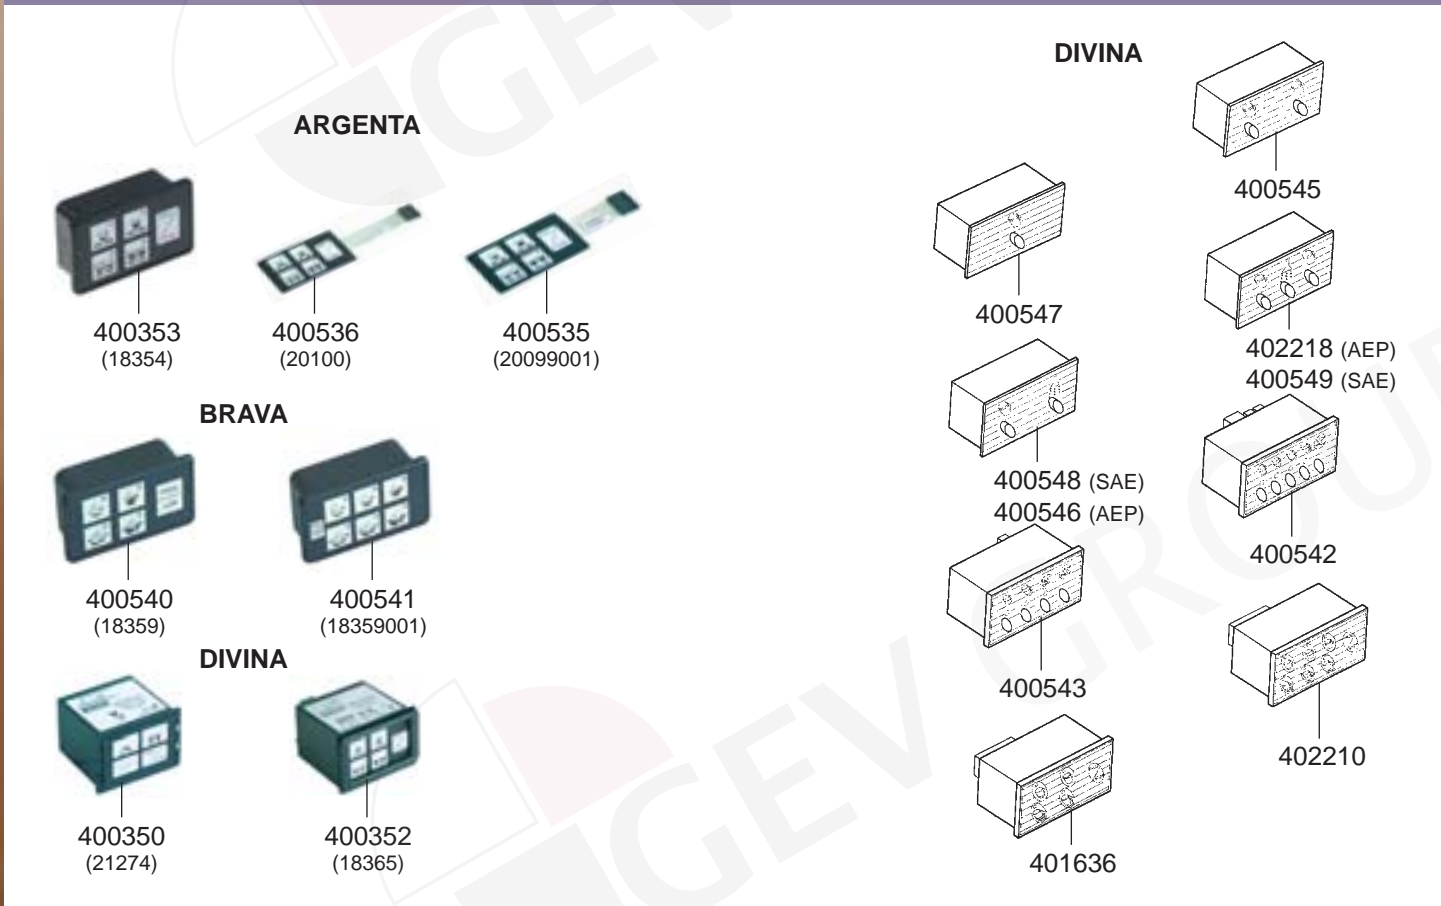

ELECTRICAL COMPONENTS ARGENTA/DIVINA