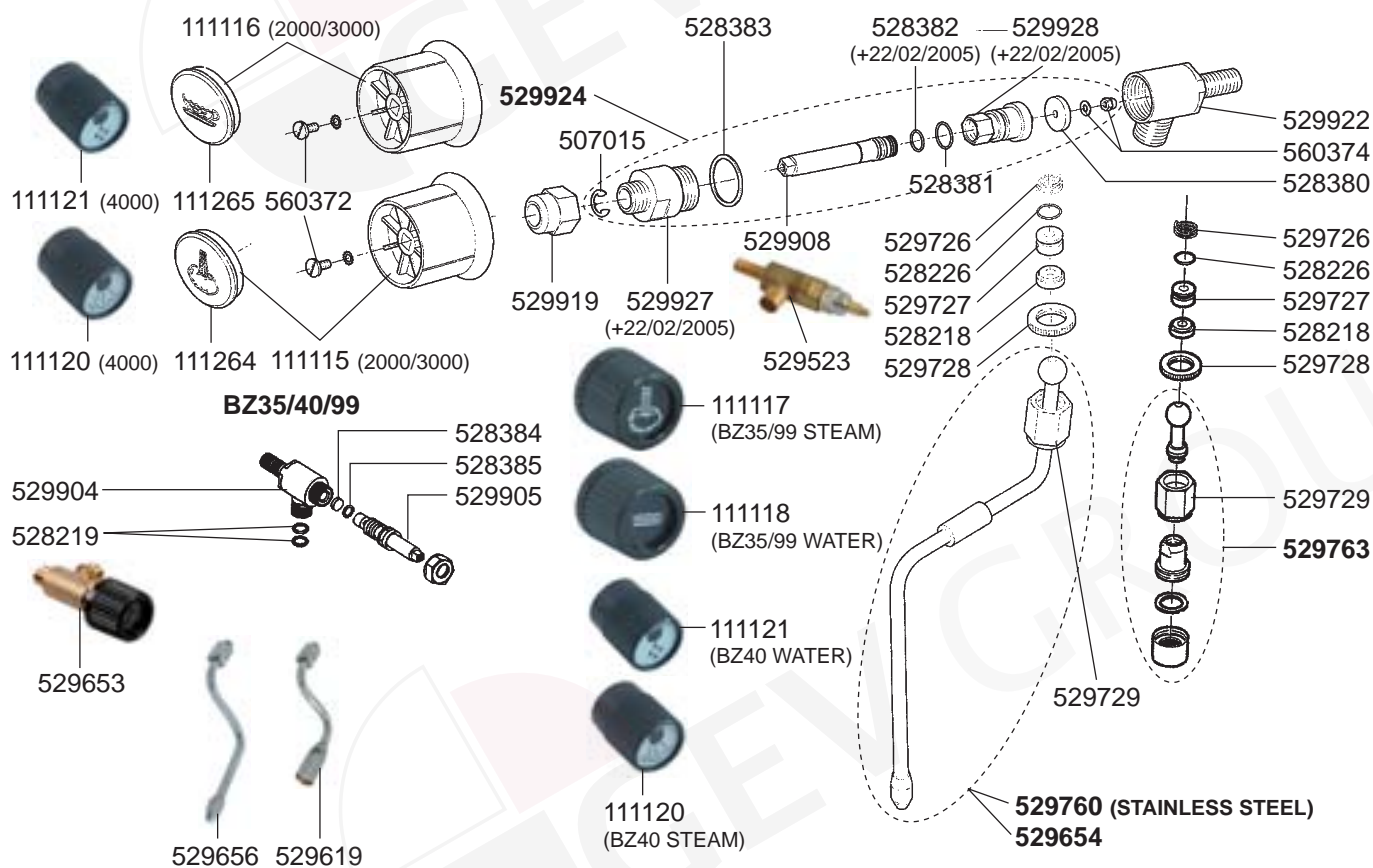

ELECTRICAL COMPONENTS VARIOUS

SOLENOID GROUP

MANUAL GROUP

FILTER HOLDERS

STEAM/WATER TAPS 2000/3000/4000/BZ35/40/99

STEAM/WATER TAPS ELLISSE

LEVEL INDICATOR/VALVES

VALVES

BOILER/DRIP TRAYS/THERMOSTATS VARIOUS

ELECTRICAL COMPONENTS B2000

TE

- 400817 (14 POLES L = 800)
- 401909 (14 POLES L = 1100)

DE +1/11/1999

- 400229 (16 POLES L = 800)
- 400706 (16 POLES L = 1100)

DE -30/10/1999