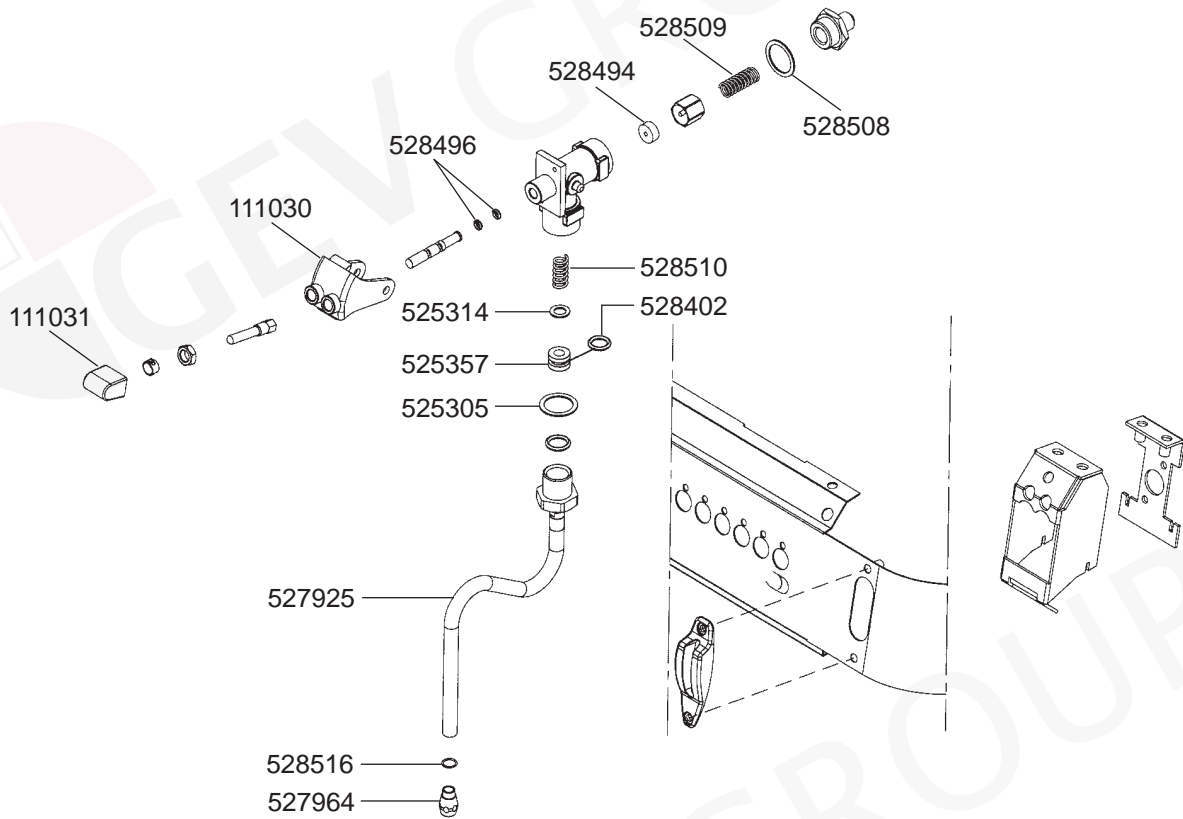

STEAM TAP MONZA/IMOLA/MARANELLO