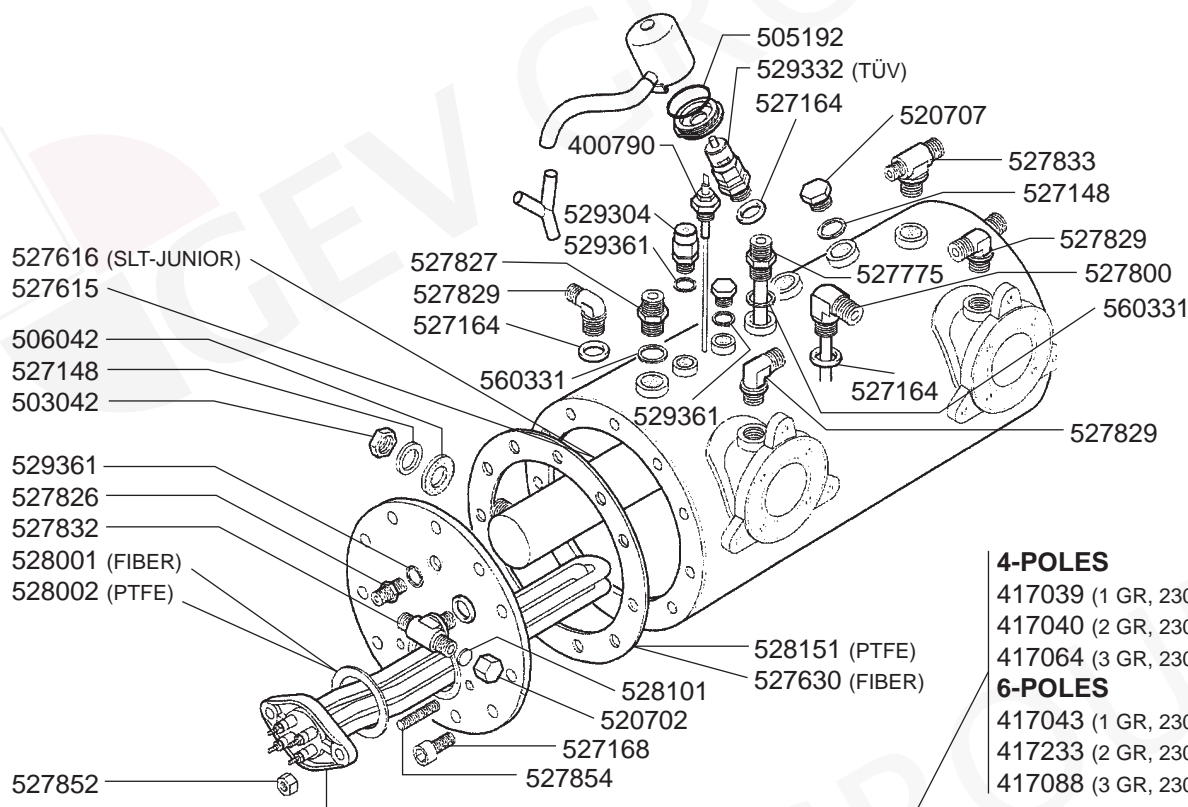

GROUP AL-SMMA

GROUP AL-SMMA

STEAM/WATER TAPS

STEAM/WATER TAPS

LEVEL INDICATOR INDICATOR/VALVES/DRIP TRAY

BOILER CARTUCCIA VARIOUS

CTS BOILERS VARIOUS

BOILER ECO VARIOUS