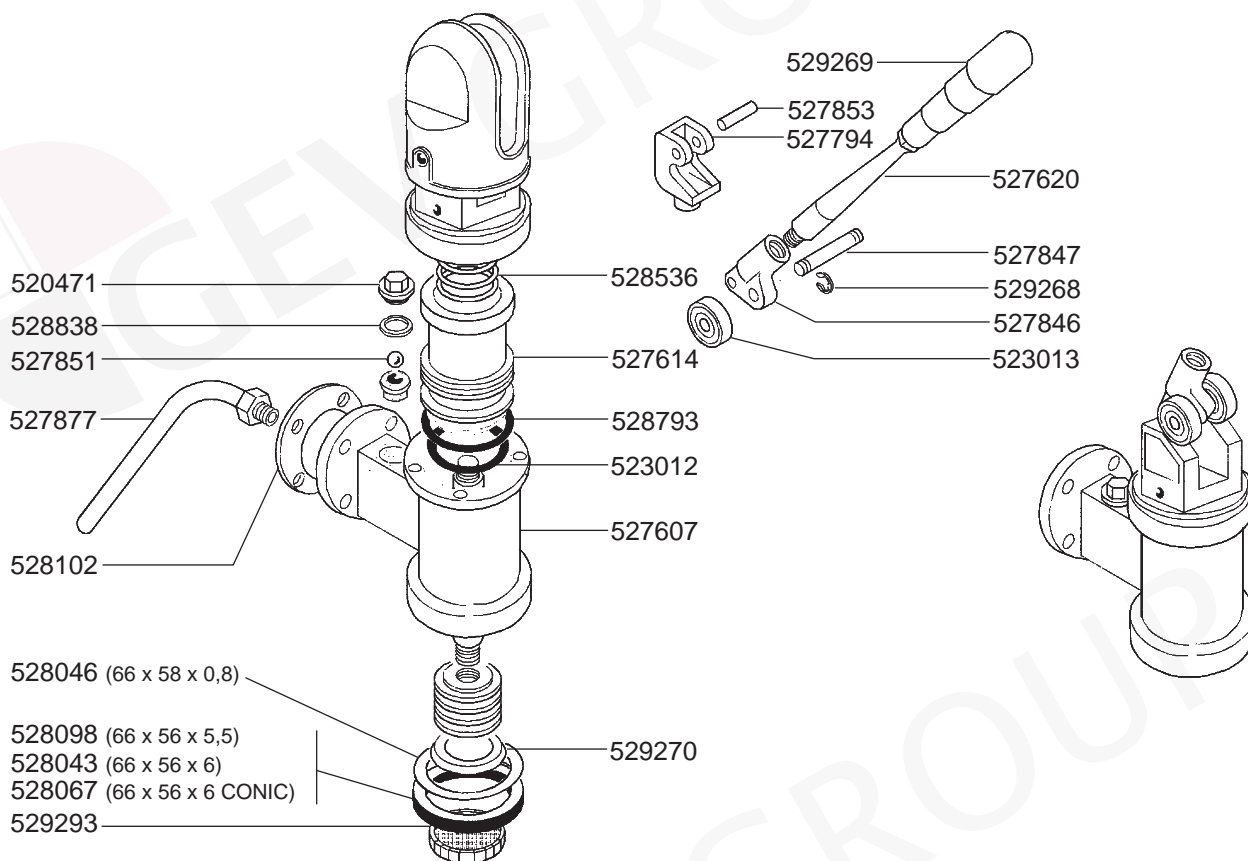

GROUP AL-SMMA

GROUP AL-SMMA

STEAM/WATER TAPS

STEAM/WATER TAPS

LEVEL INDICATOR INDICATOR/VALVES/DRIP TRAY

BOILER CARTUCCIA VARIOUS

CTS BOILERS VARIOUS

BOILER ECO VARIOUS