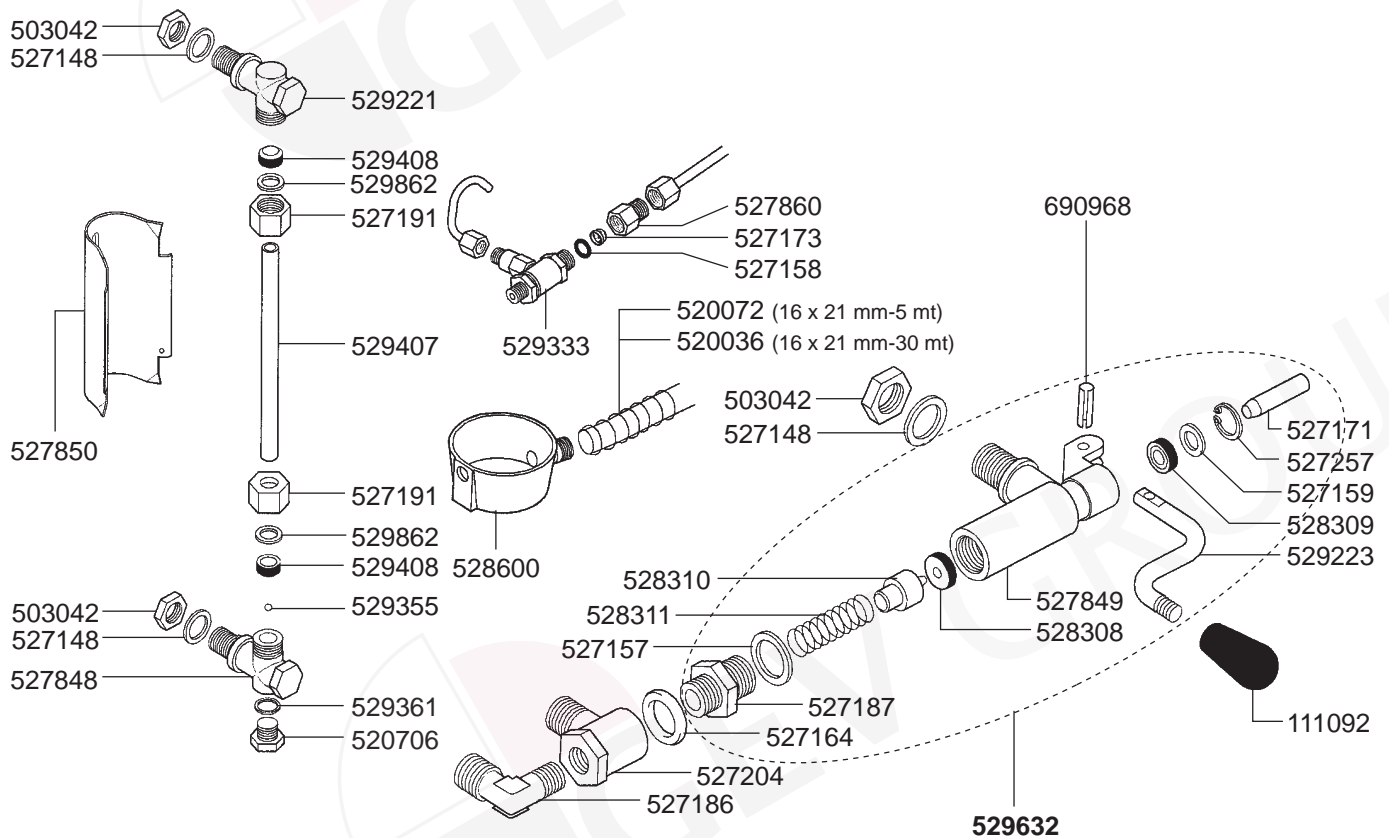

GROUP AL-SMMA

GROUP AL-SMMA

STEAM/WATER TAPS

STEAM/WATER TAPS

LEVEL INDICATOR INDICATOR/VALVES/DRIP TRAY

BOILER CARTUCCIA VARIOUS

CTS BOILERS VARIOUS

BOILER ECO VARIOUS