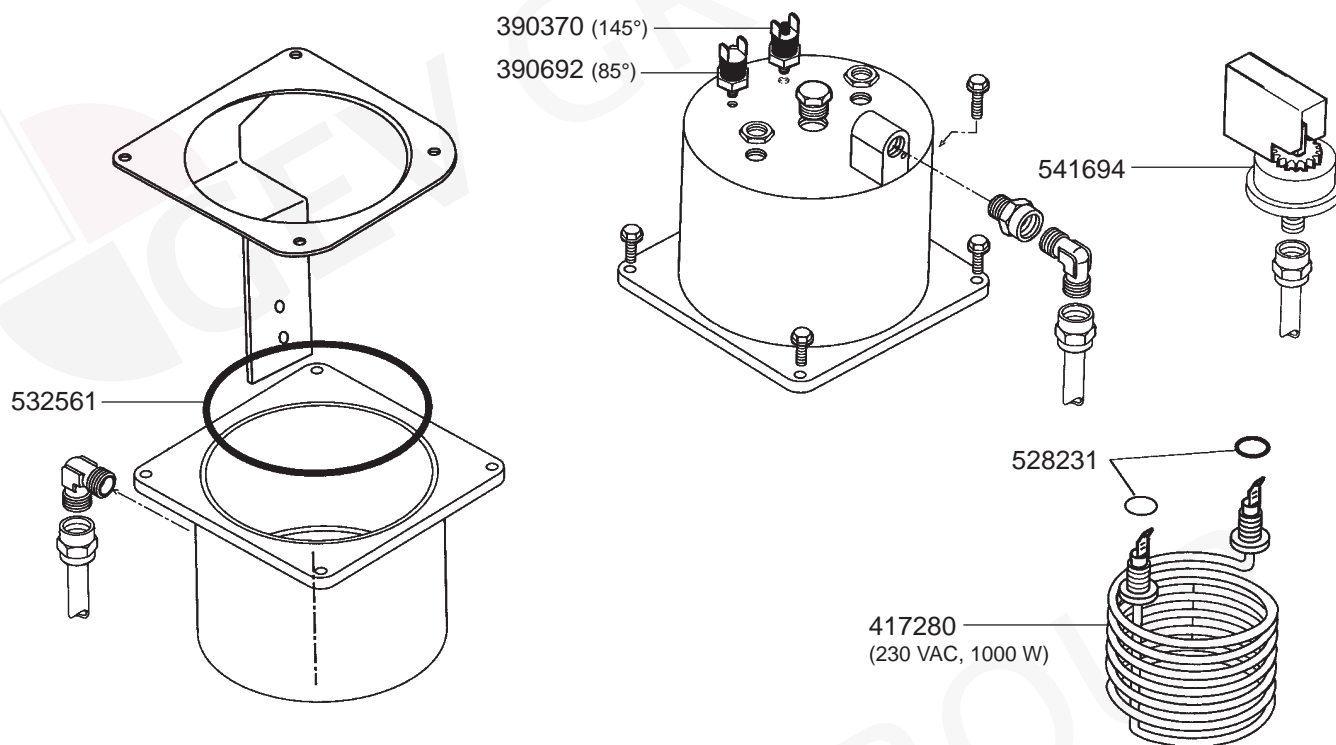

BULLONE ROSSO BOILER