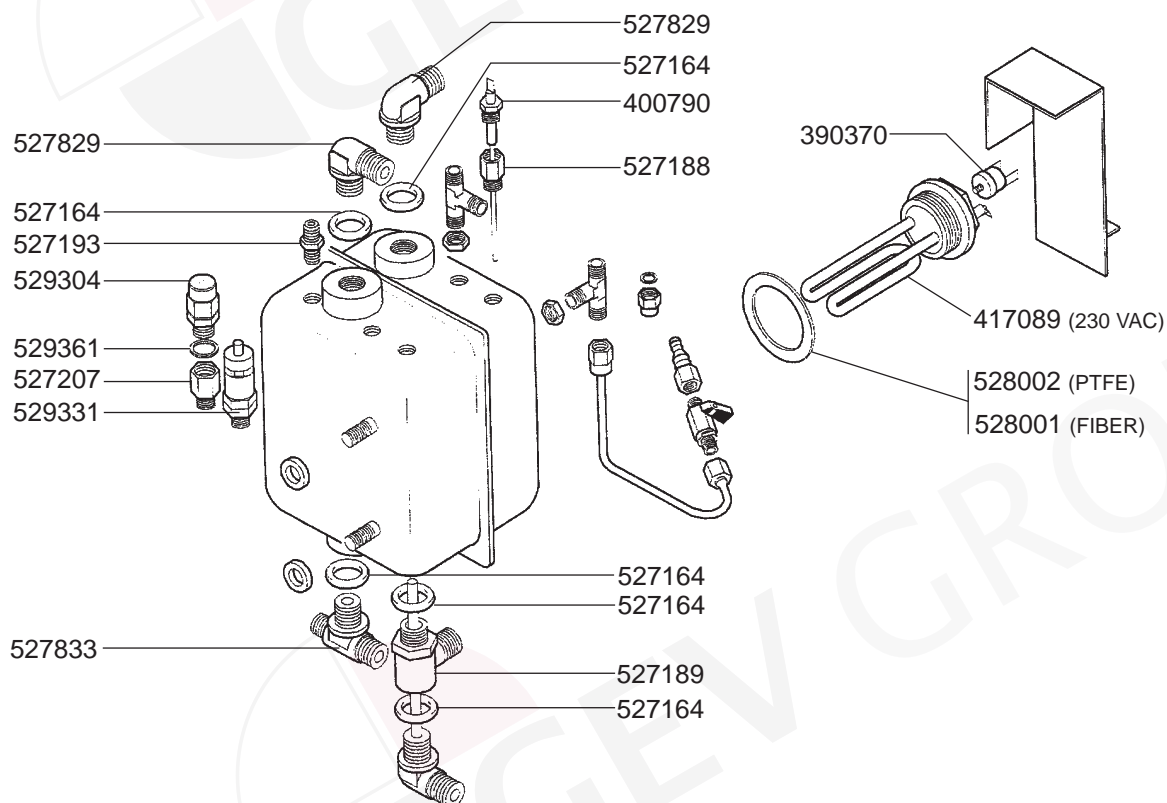

BOILER COMPACT VARIOUS