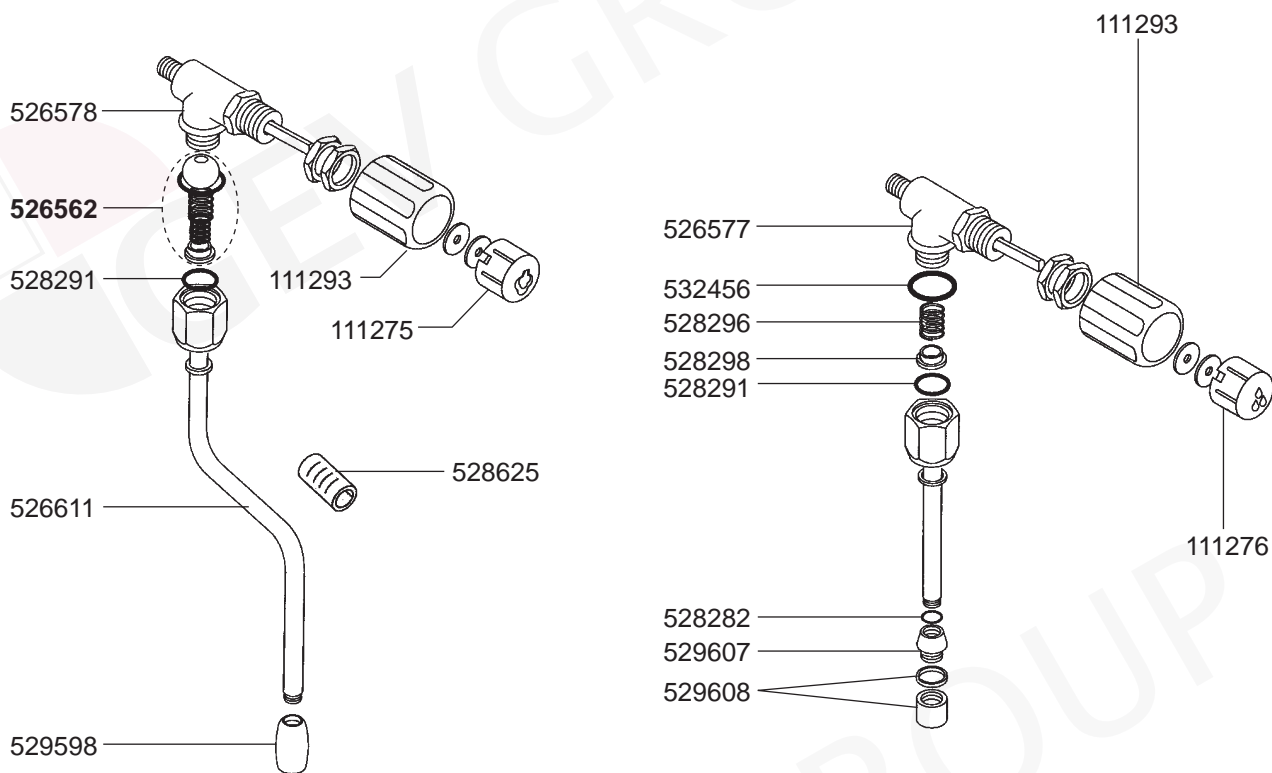

BRASILIA – ESPRESSO MACHINES

1
ESPRESSO MACHINES

STEAM/WATER TAPS 205

STEAM/WATER TAPS 105SL

STEAM/WATER TAPS CADETTA

STEAM/WATER TAPS AGILE

BRASILIA – ESPRESSO MACHINES

1
ESPRESSO MACHINES