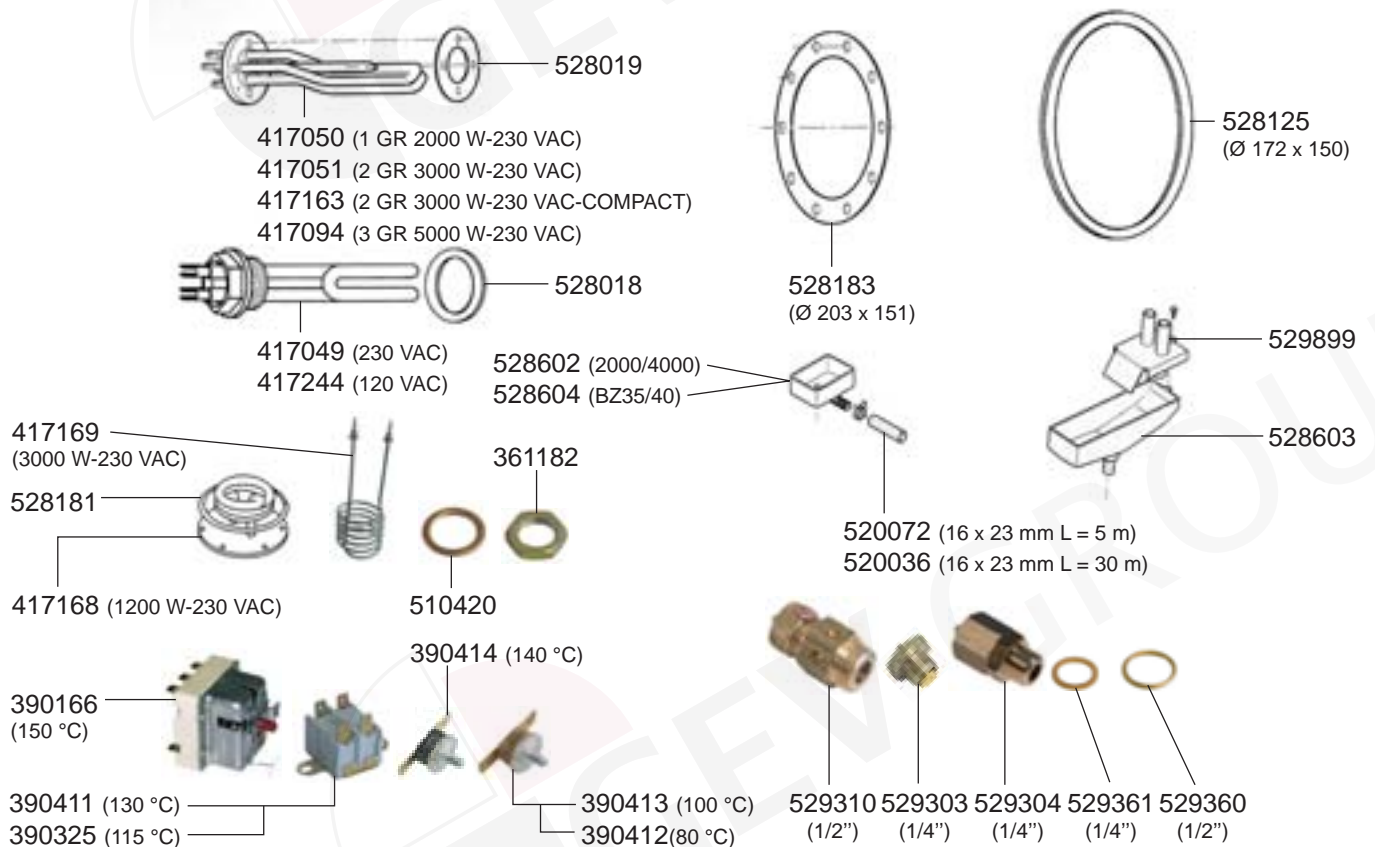

ELECTRICAL COMPONENTS VARIOUS

SOLENOID GROUP

MANUAL GROUP

FILTER HOLDERS

STEAM/WATER TAPS 2000/3000/4000/BZ35/40/99

STEAM/WATER TAPS ELLISSE

LEVEL INDICATOR/VALVES

VALVES

BOILER/DRIP TRAYS/THERMOSTATS VARIOUS

ELECTRICAL COMPONENTS B2000

TE

- 400817 (14 POLES L = 800)
- 401909 (14 POLES L = 1100)

DE +1/11/1999

- 400229 (16 POLES L = 800)
- 400706 (16 POLES L = 1100)

DE -30/10/1999