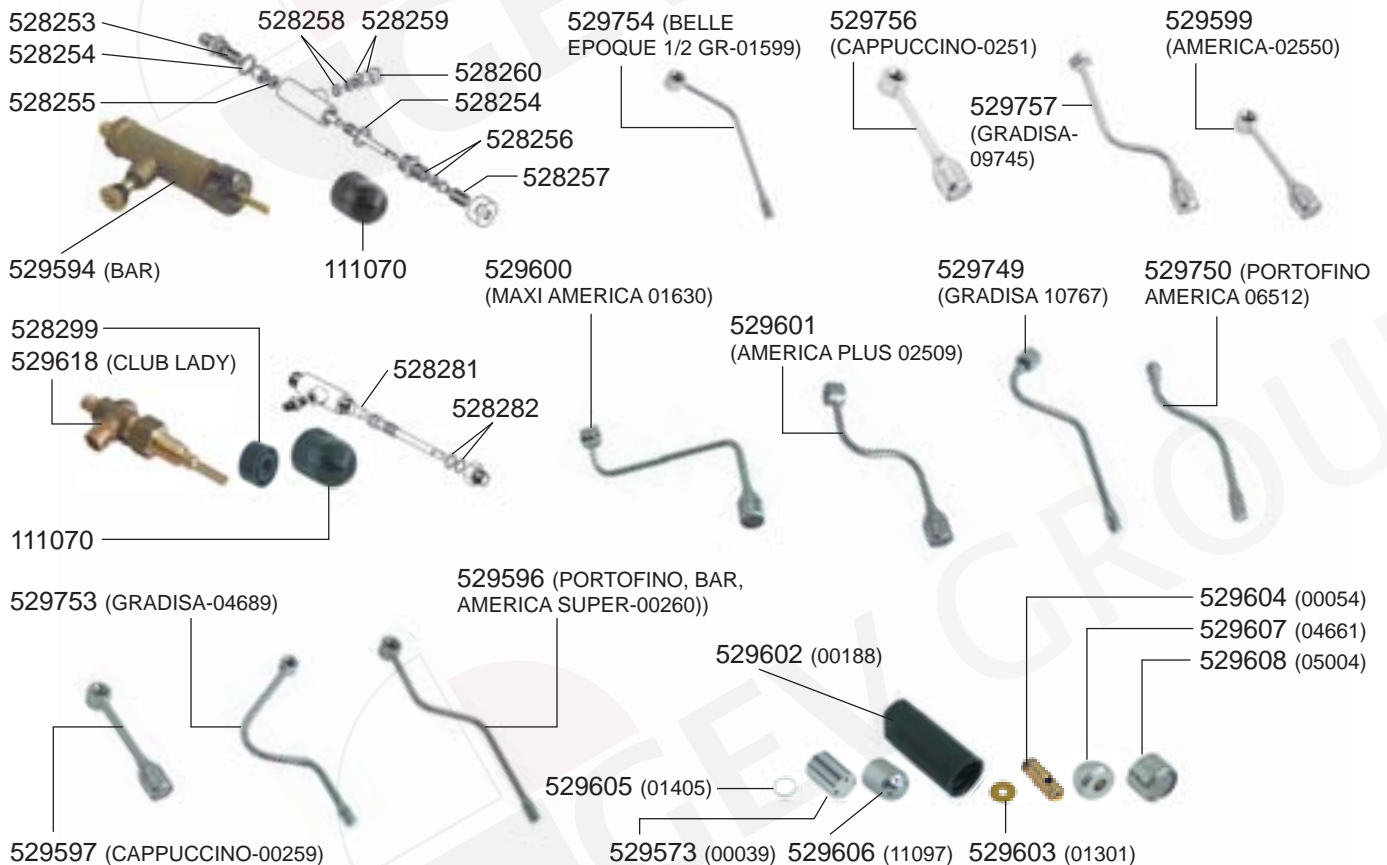

STEAM/WATER TAPS MAIOR

STEAM/WATER TAPS OPUS

STEAM/WATER TAPS EXCELSIOR

STEAM/WATER TAPS/TAP-PIPES VARIOUS

Inlet VALVE 4^a SERIES

Inlet VALVE 3^a SERIES

Inlet VALVE

Inlet VALVES

Inlet VALVES

AGILE

520160

526588

VARIOUS

370082

371095

528233