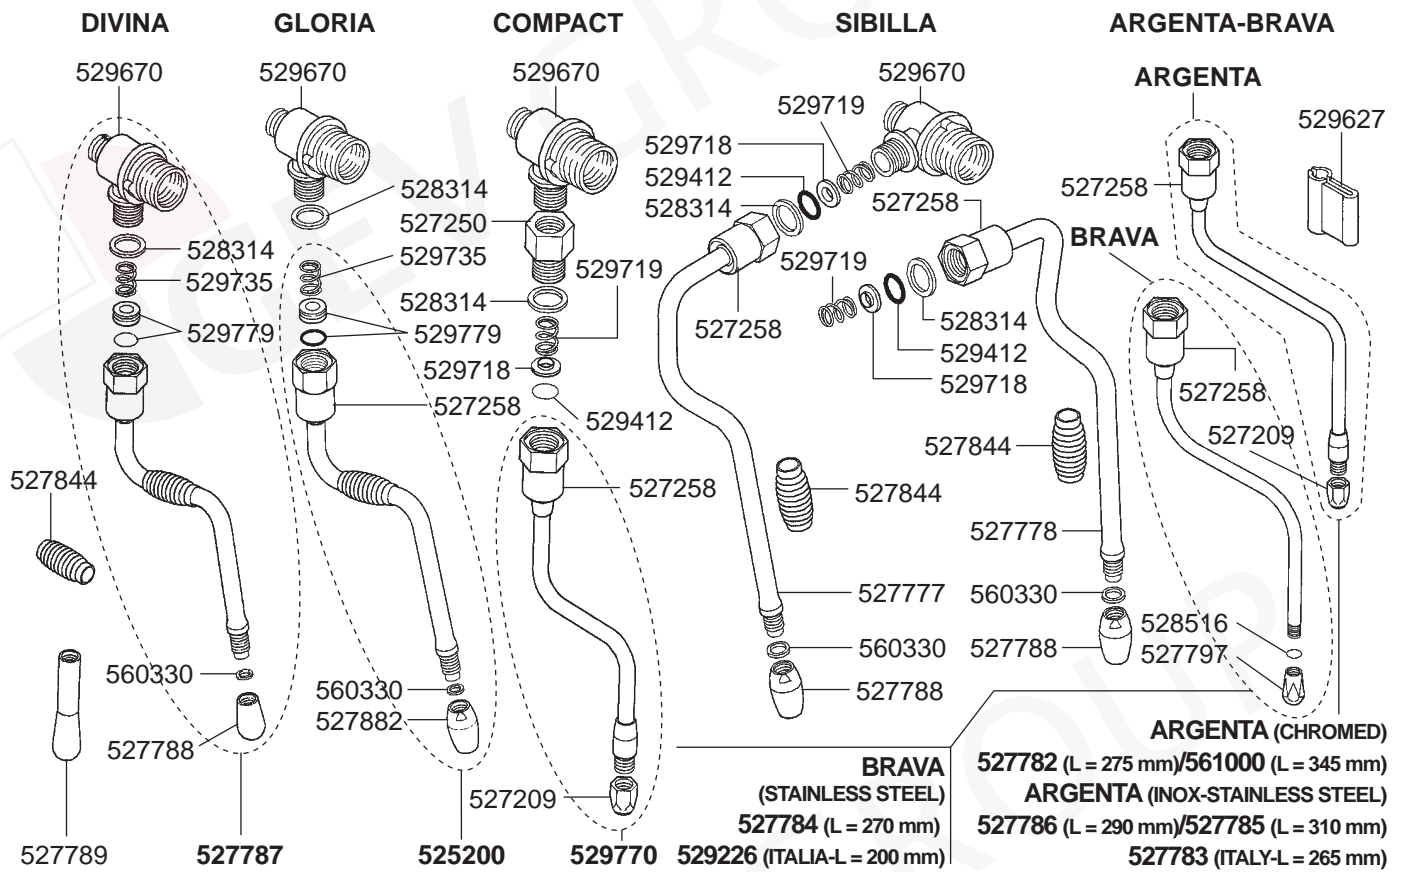

GROUP AL-SMMA

GROUP AL-SMMA

STEAM/WATER TAPS

STEAM/WATER TAPS

LEVEL INDICATOR INDICATOR/VALVES/DRIP TRAY

BOILER CARTUCCIA VARIOUS

CTS BOILERS VARIOUS

BOILER ECO VARIOUS