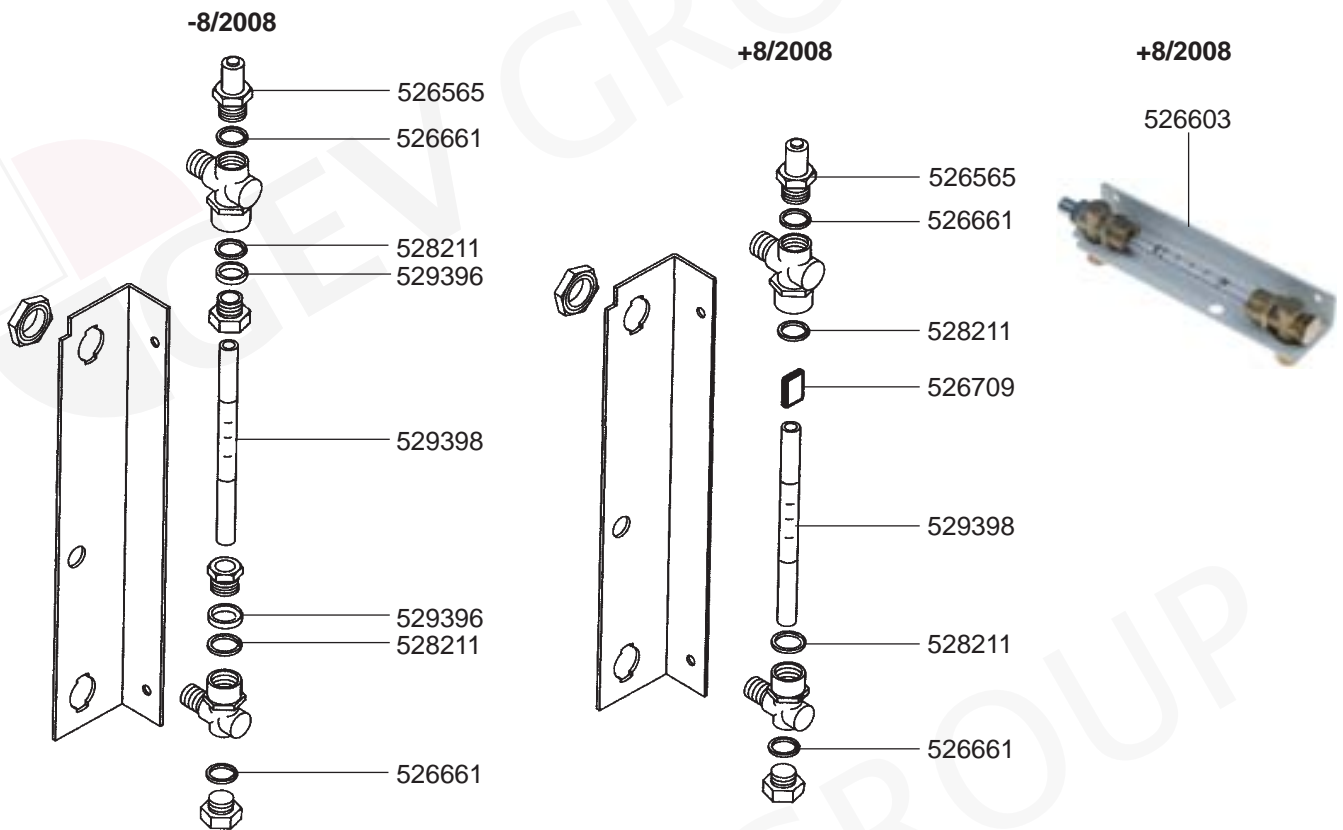

529403

529398

526661

529402

LEVEL INDICATOR

DRIP TRAYS/MANOMETERS

BRASILIA – ESPRESSO MACHINES

1
ESPRESSO MACHINES