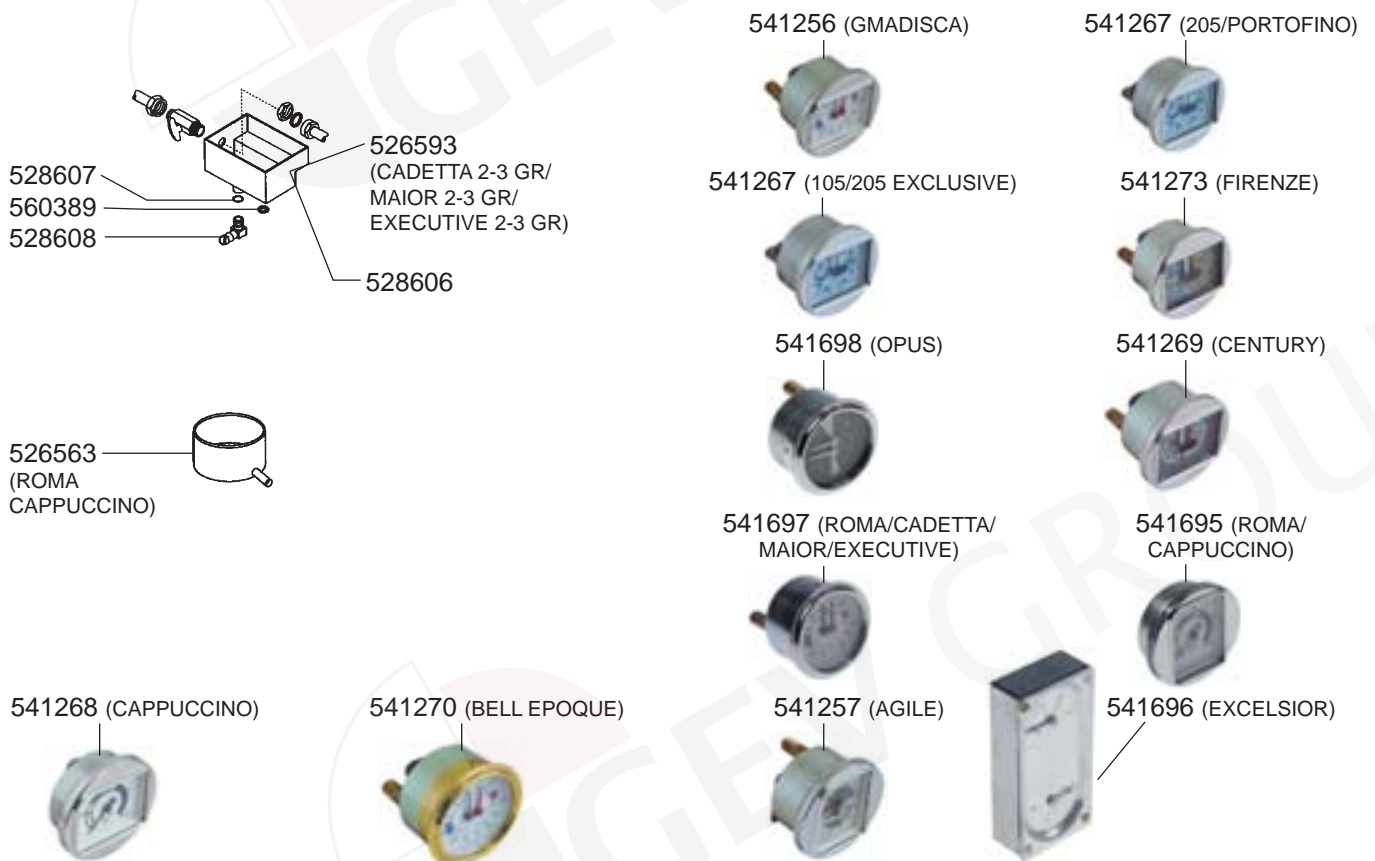

529403

529398

526661

529402

LEVEL INDICATOR

DRIP TRAYS/MANOMETERS

BRASILIA – ESPRESSO MACHINES

1
ESPRESSO MACHINES