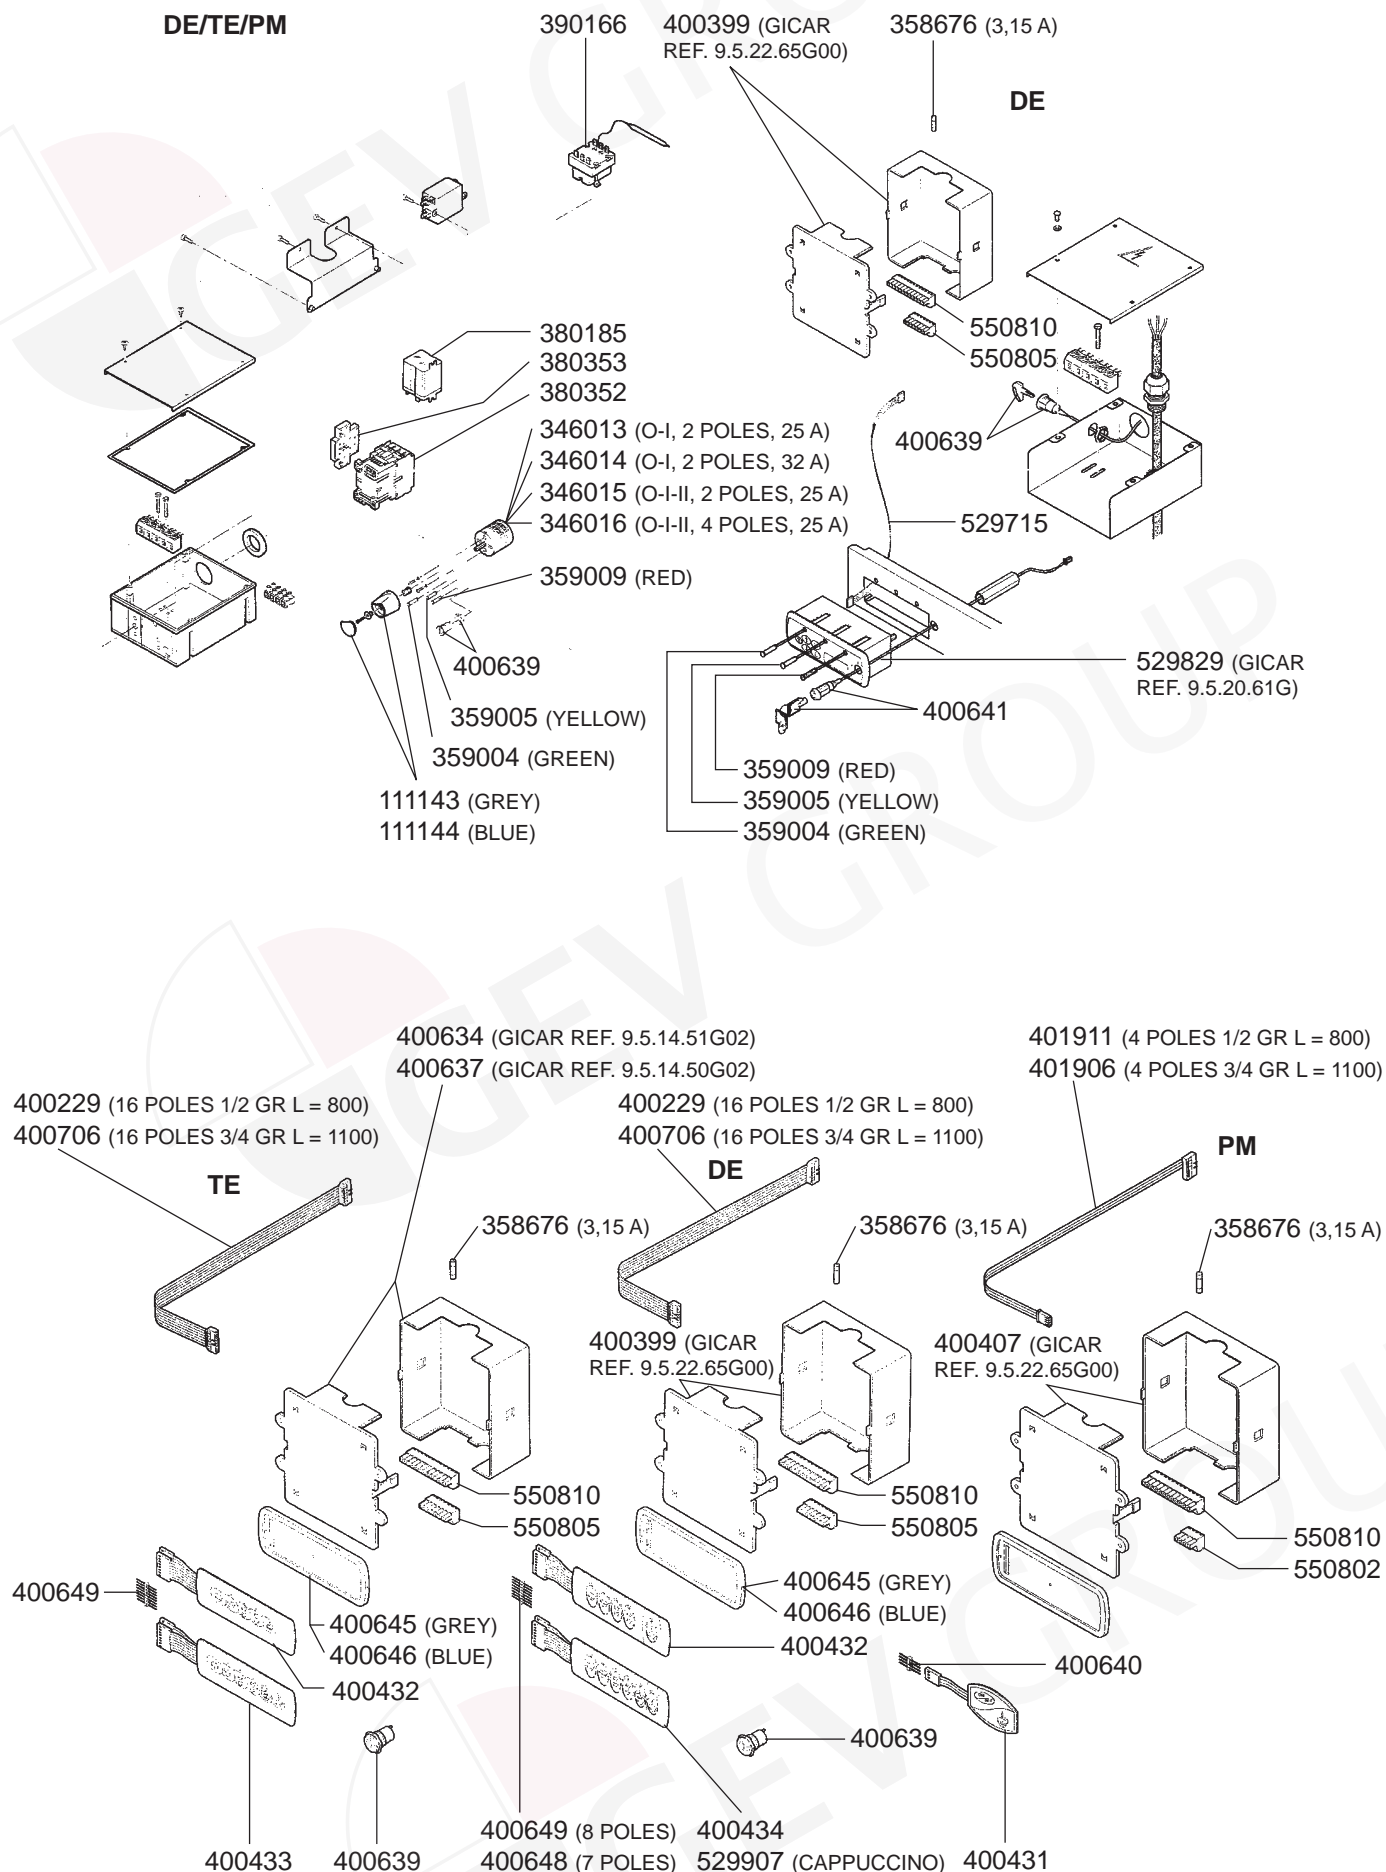

ELECTRICAL COMPONENTS ELLISSE