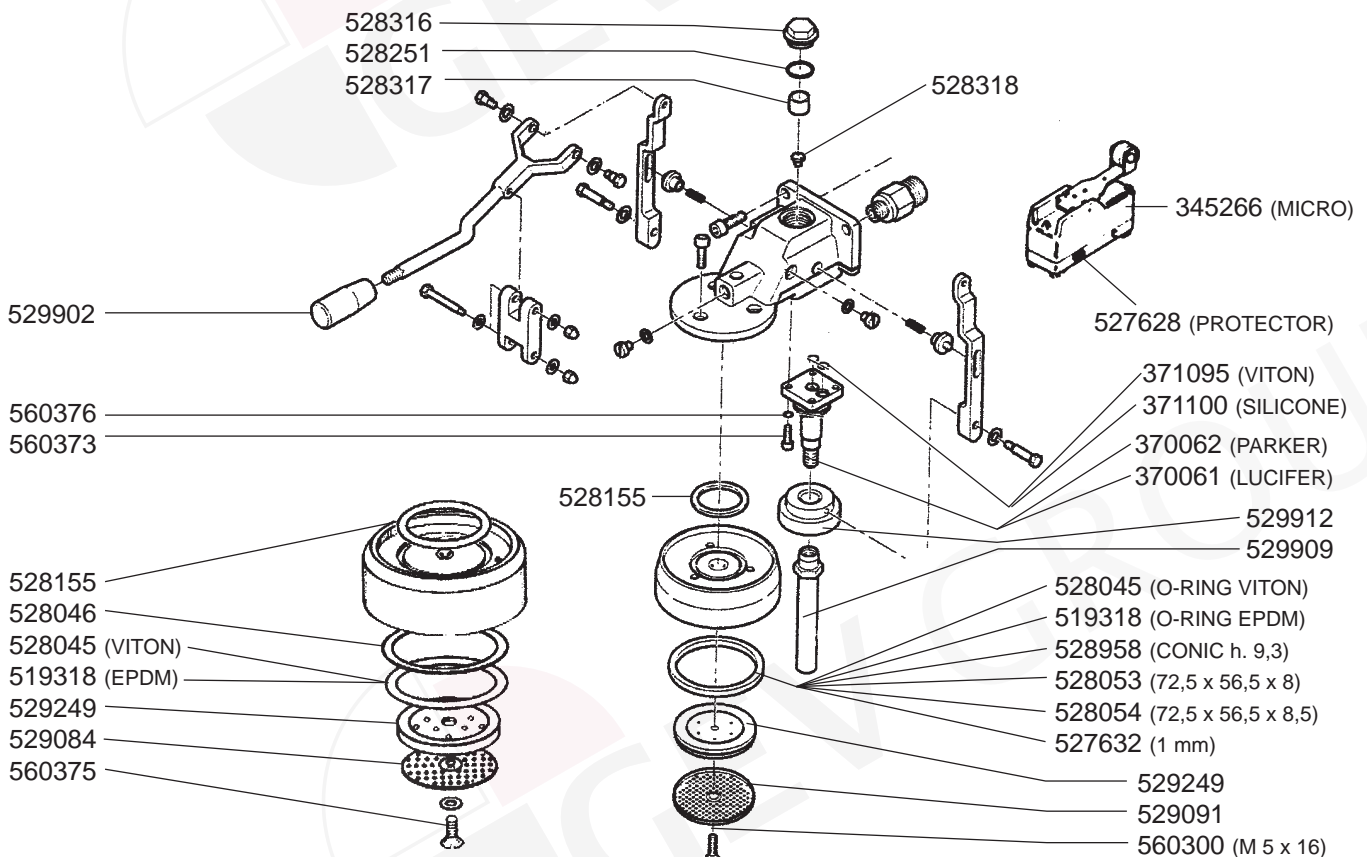

MANUAL GROUP