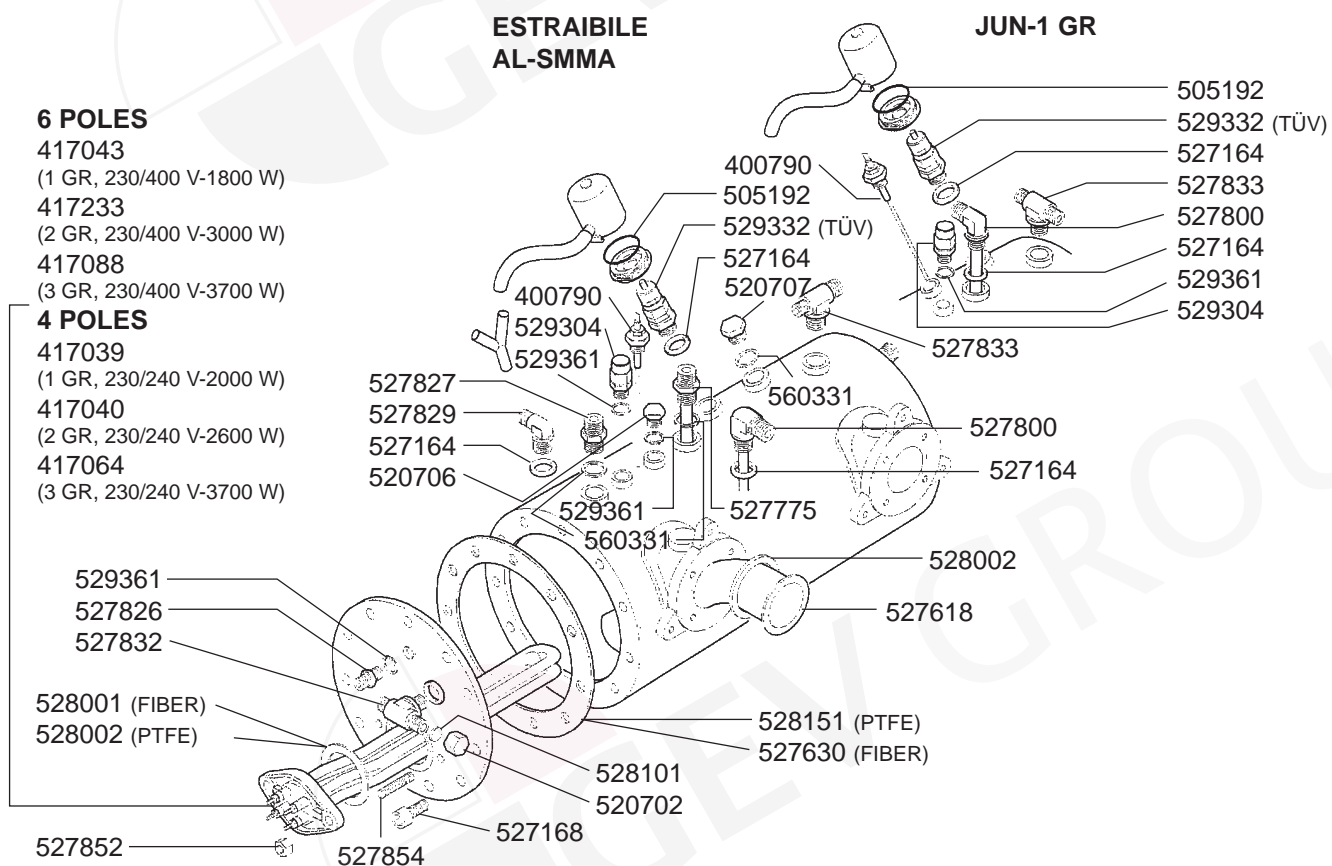

BOILER ESTRAIBILE/AL-SMMA VARIOUS