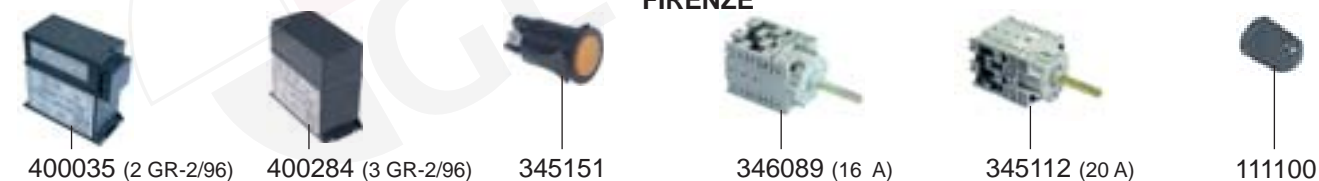

ELECTRICAL COMPONENTS FIRENZE/FIRENZE SL

FIRENZE