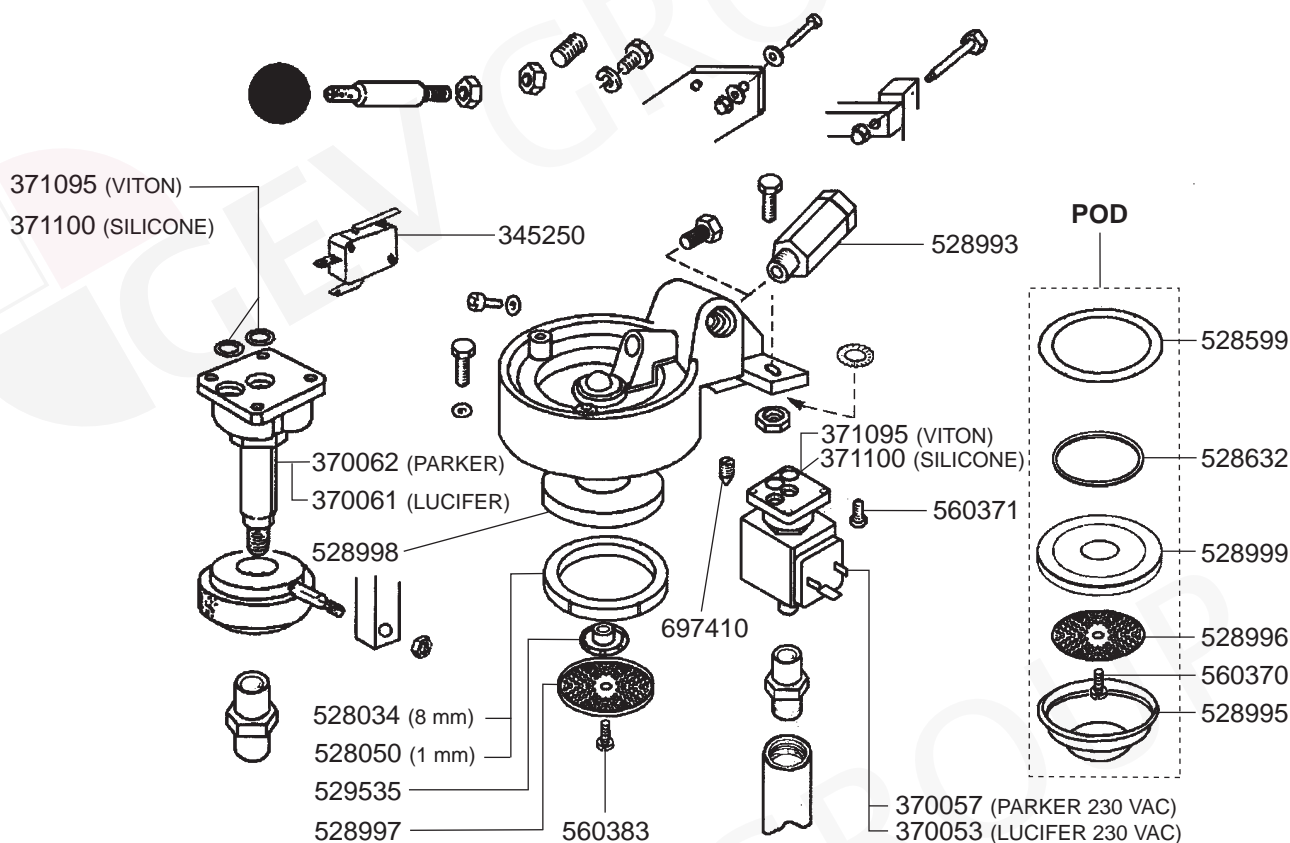

GROUP

FILTER HOLDERS

MAGISTER – ESPRESSO MACHINES

1
ESPRESSO MACHINES

STEAM/WATER TAPS

LEVEL INDICATOR/VALVES

BOILER/MANOMETERS/DRIP TRAYS VARIOUS

ELECTRICAL COMPONENTS MS/ES 40-45