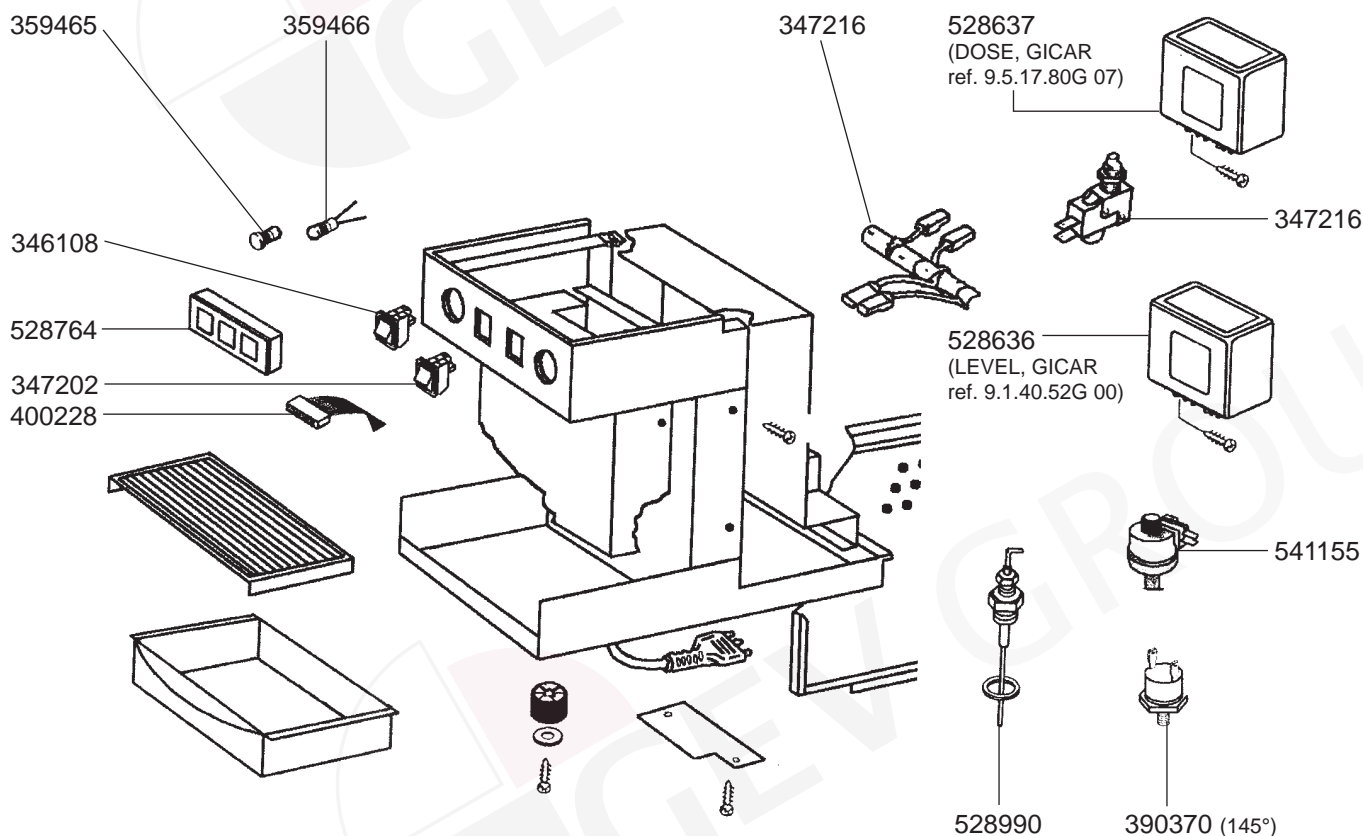

GROUP

FILTER HOLDERS

MAGISTER – ESPRESSO MACHINES

1
ESPRESSO MACHINES

STEAM/WATER TAPS

LEVEL INDICATOR/VALVES

BOILER/MANOMETERS/DRIP TRAYS VARIOUS

ELECTRICAL COMPONENTS MS/ES 40-45