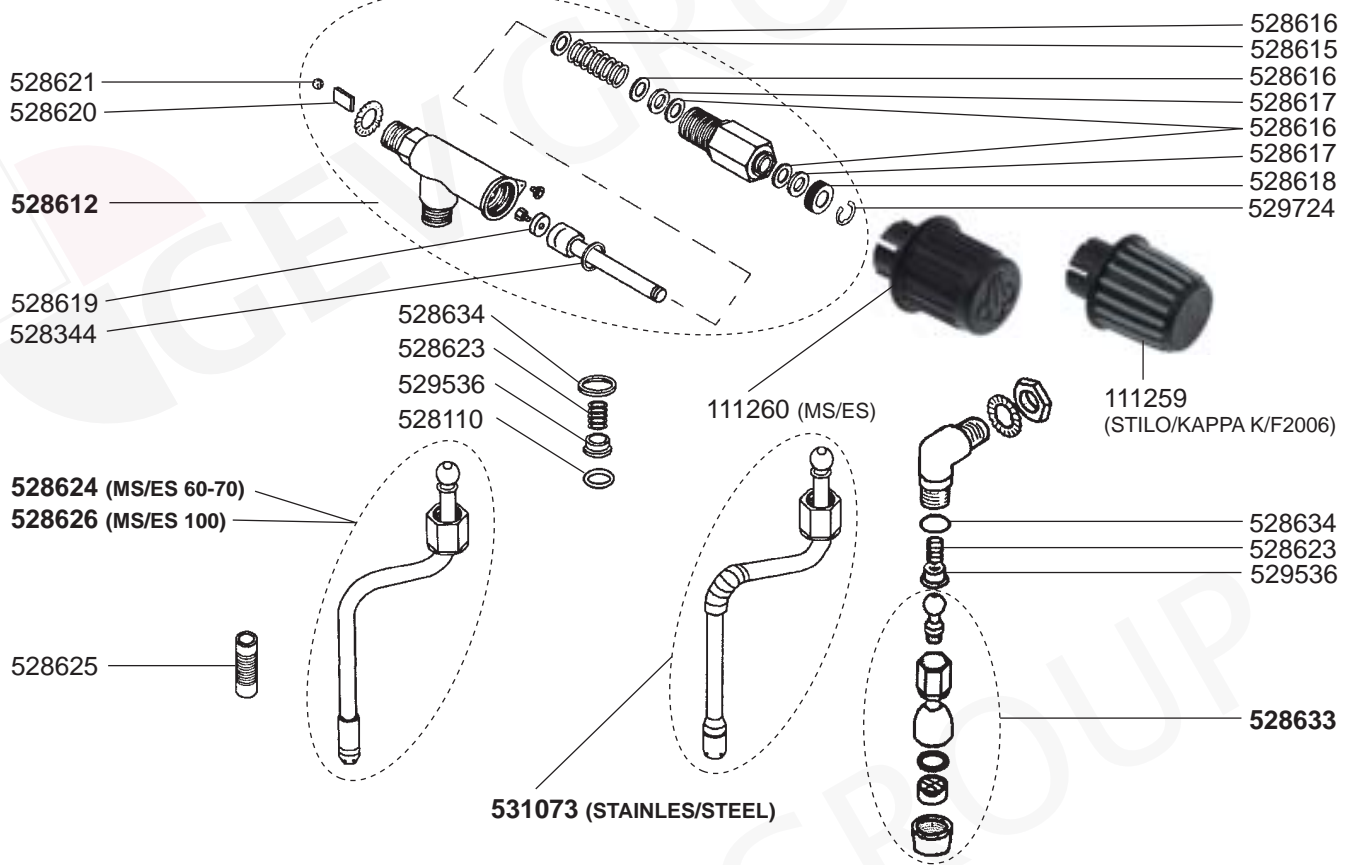

GROUP

FILTER HOLDERS

MAGISTER – ESPRESSO MACHINES

1
ESPRESSO MACHINES

STEAM/WATER TAPS

LEVEL INDICATOR/VALVES

BOILER/MANOMETERS/DRIP TRAYS VARIOUS

ELECTRICAL COMPONENTS MS/ES 40-45