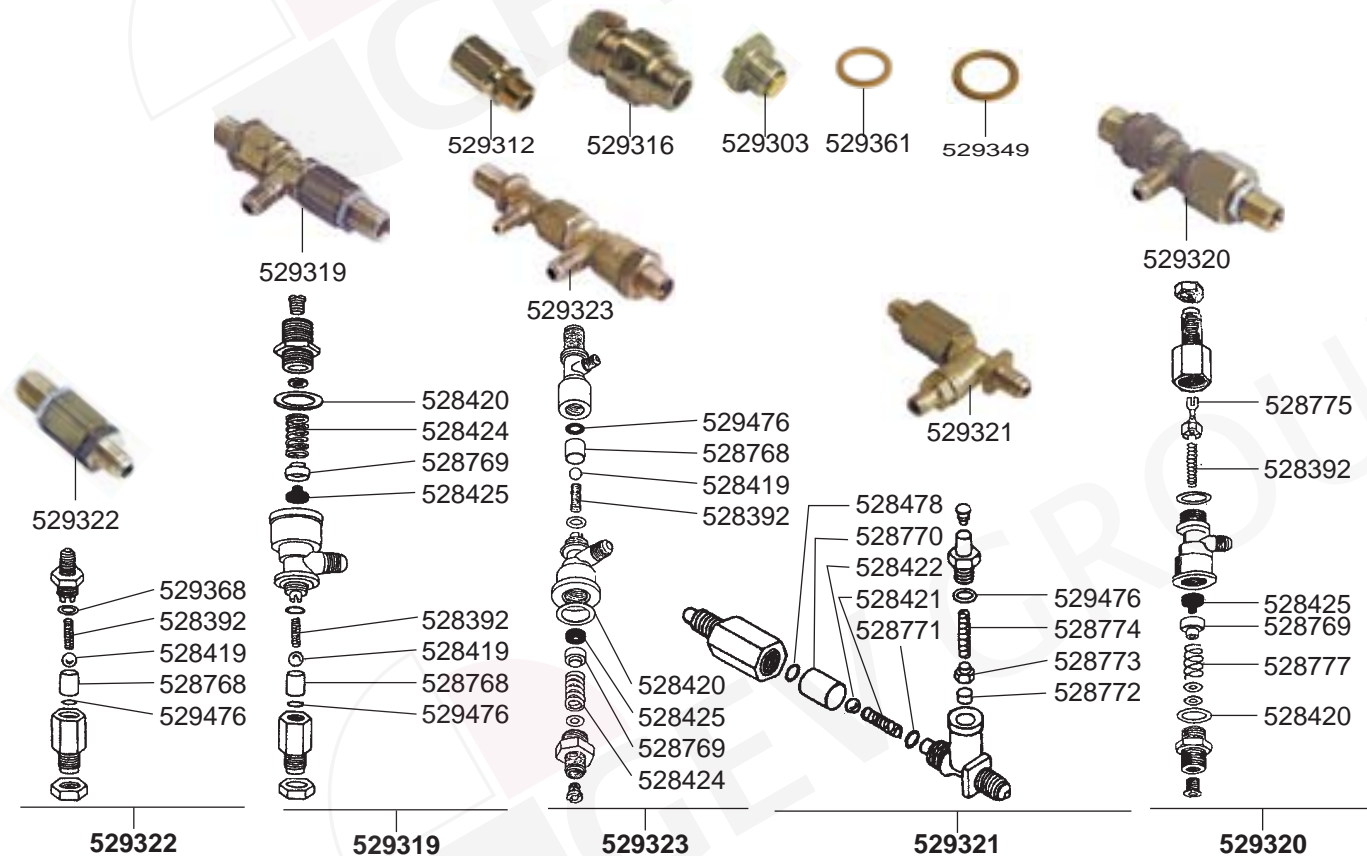

ITALCREM OLD MODEL SWITCHES/LAMPS/LEVEL INDICATOR CONTROLLER/RELAYS/ FLOW METER/KEYPADS/HEATING ELEMENTS

ITALCREM OLD MODEL POT GASKETS/MANOMETERS/VALVES

ITALCREM OLD MODEL LEVEL INDICATOR GLASS/WATER Inlet VALVE/TAPS

QUALITY ESPRESSO – ESPRESSO MACHINES

1
ESPRESSO MACHINES

ITALCREM OLD MODEL TAPS/PIPES

ITALCREM OLD TAPS/PIPES

ITALCREM OLD MODEL GROUP/FILTER HOLDER

ITALCREM OLD MODEL FILTER HOLDER/MAIRALI OLD MODEL SWITCHES/LAMPS/LEVEL INDICATOR CONTROLLER

QUALITY ESPRESSO – ESPRESSO MACHINES

ESPRESSO MACHINES

MAIRALI OLD MODEL RELAYS/FLOW METERS/KEYPADS/ELECTRONICS/HEATING ELEMENTS/ MANOMETERS

MAIRALI OLD MODEL VALVES

MAIRALI OLD MODEL LEVEL INDICATOR GLASS/WATER Inlet VALVES