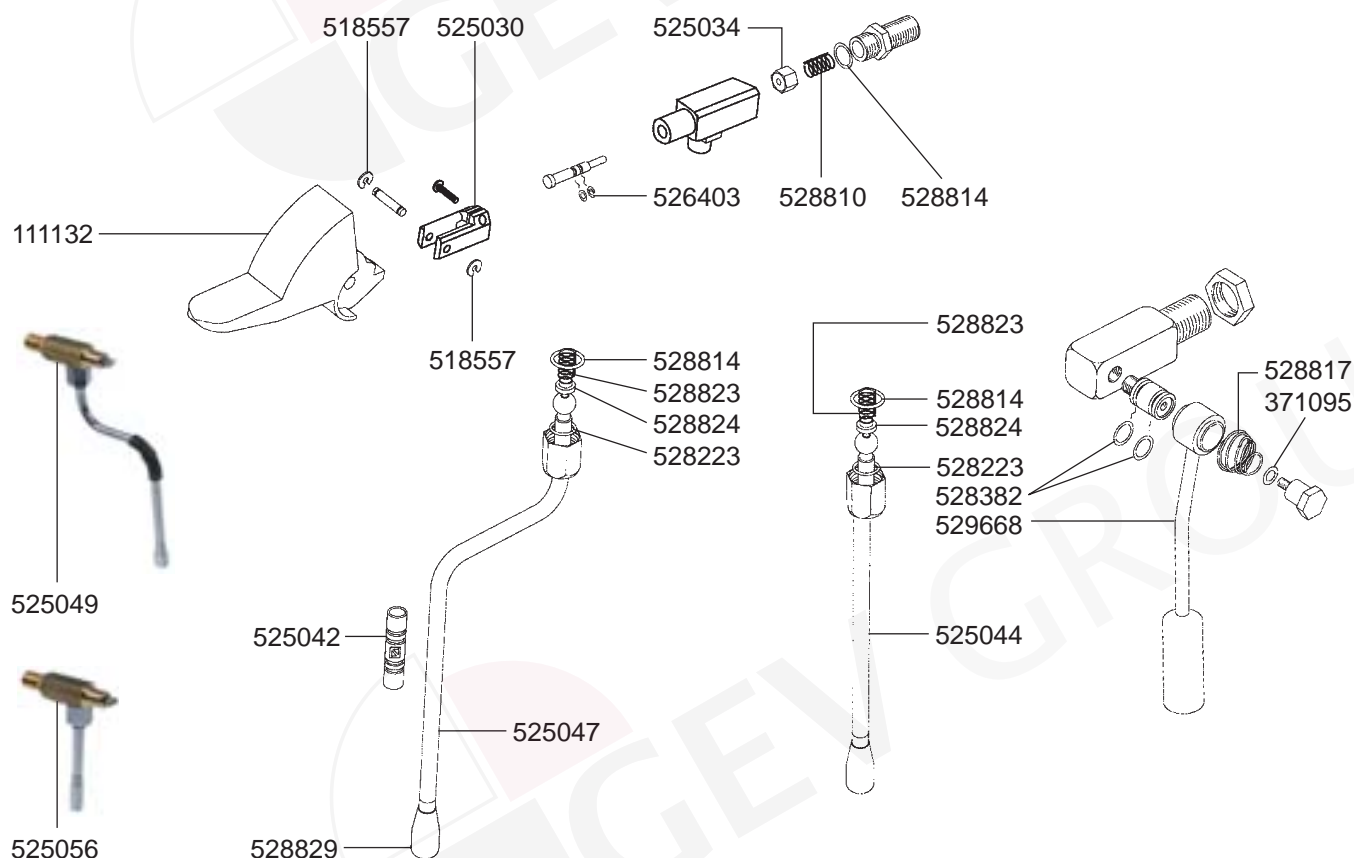

STEAM/WATER TAPS PREMIER MAXI