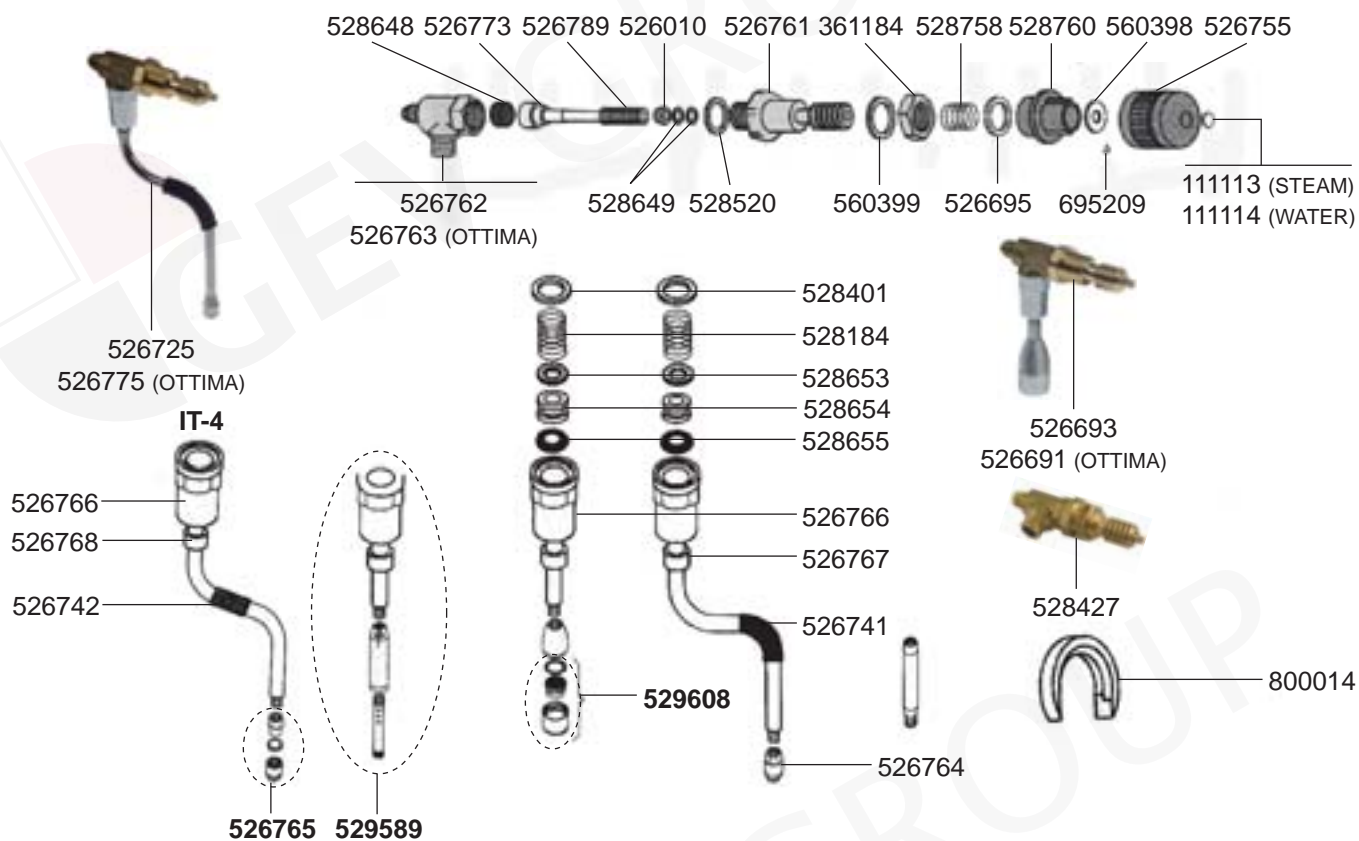

NEW ARIETE/STANDARD/OTTIMA/GENOVA/COMPAC/XL/ARIANNE/ITALCREM 4 STEAM/WATER TAPS