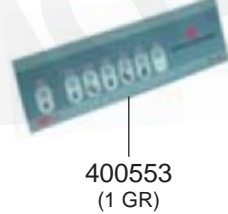

ELECTRICAL COMPONENTS VARIOUS

MAC CUP