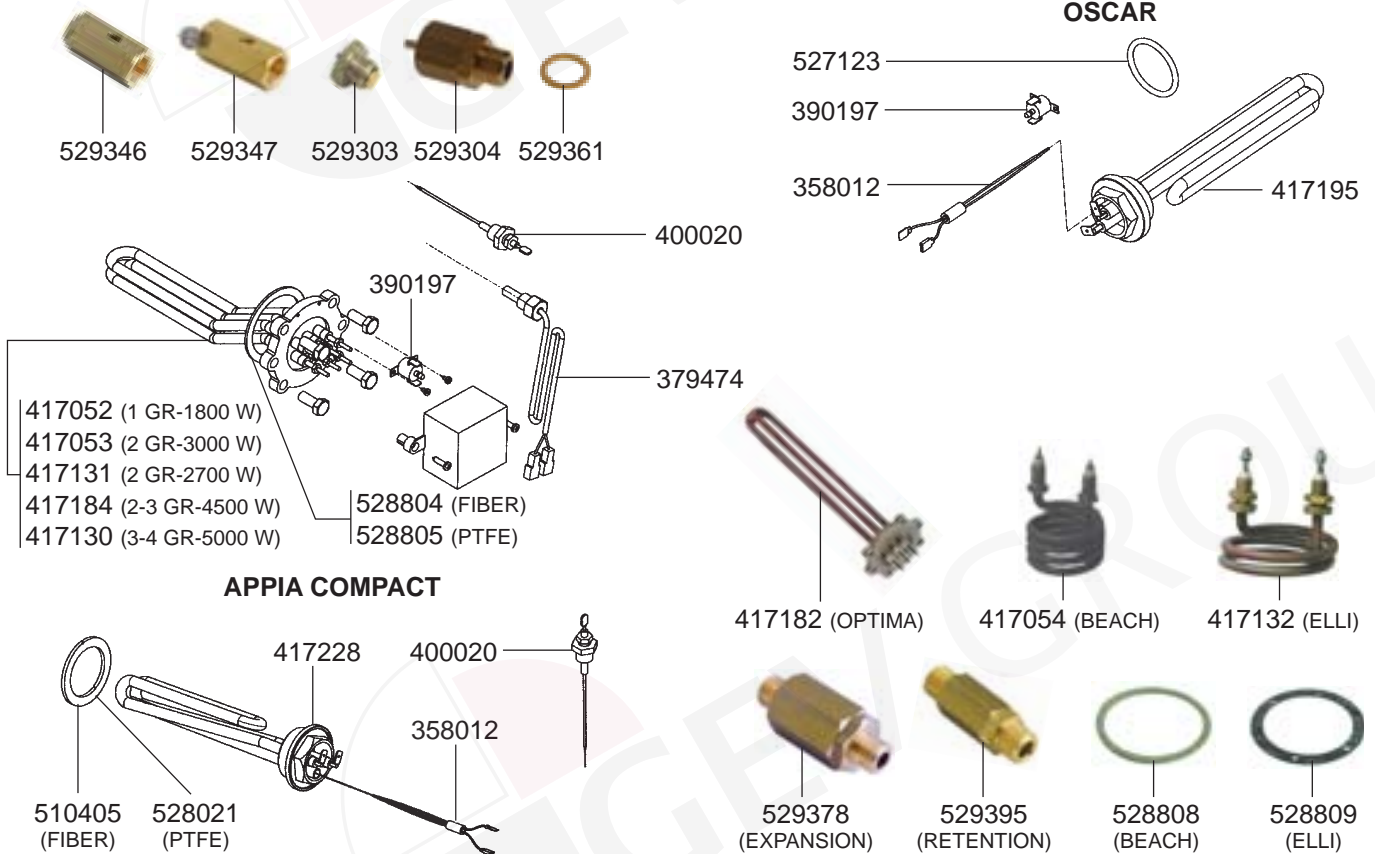

FILTER HOLDERS

STEAM/WATER TAPS AURELIA/APPIA

STEAM/WATER TAPS PREMIER MAXI

STEAM TAP OSCAR

STEAM/WATER TAPS OLD MODELS

STEAM/WATER/Inlet TAPS OLD MODELS

BOILER VARIOUS

LEVEL INDICATOR/MANOMETERS/DRIP TRAY