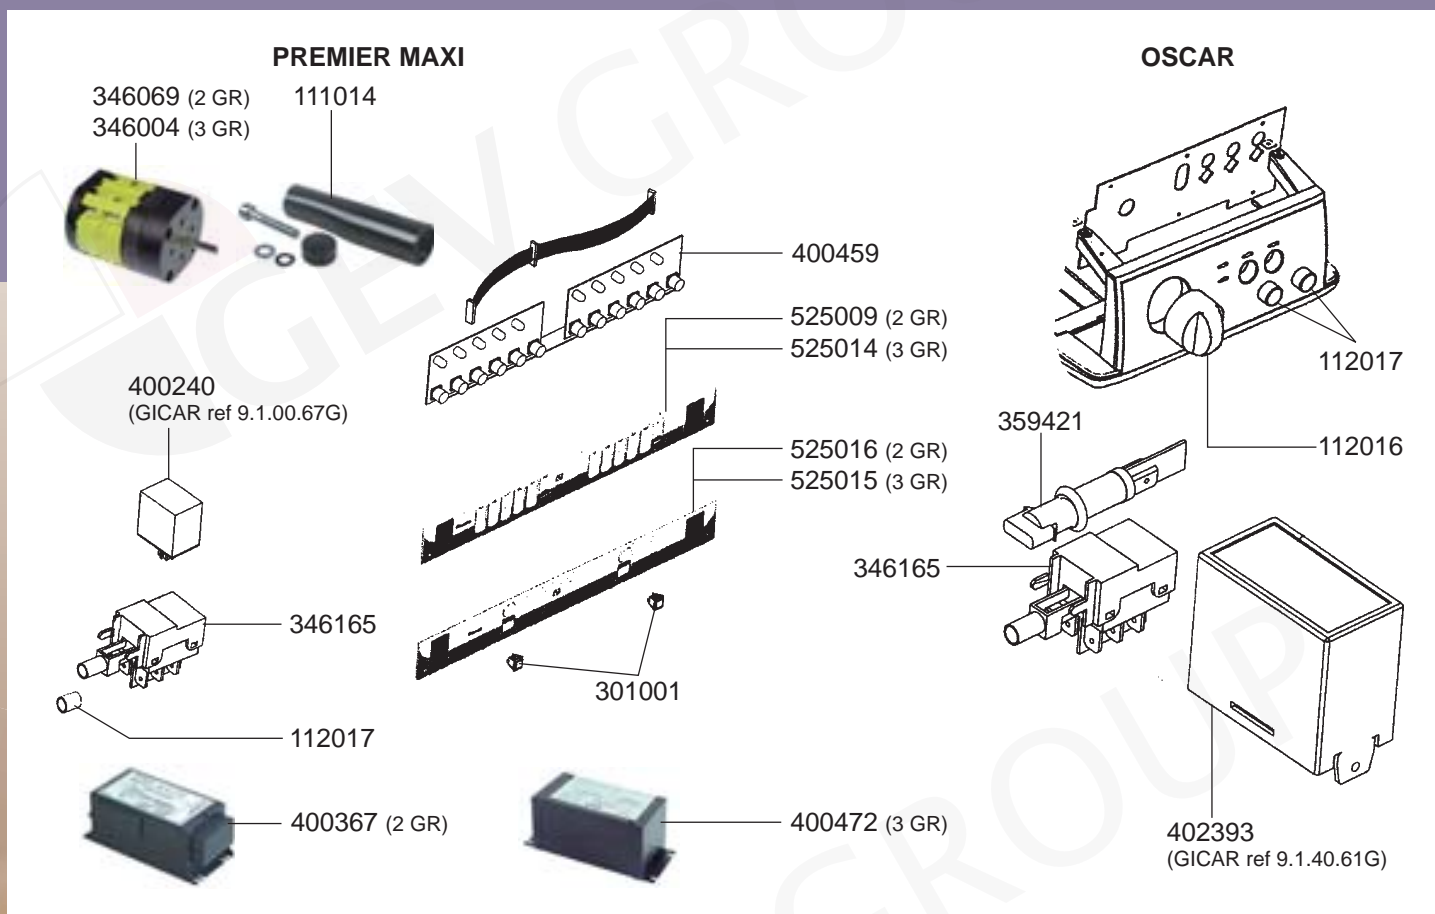

ELECTRICAL COMPONENTS PREMIER MAXI/OSCAR