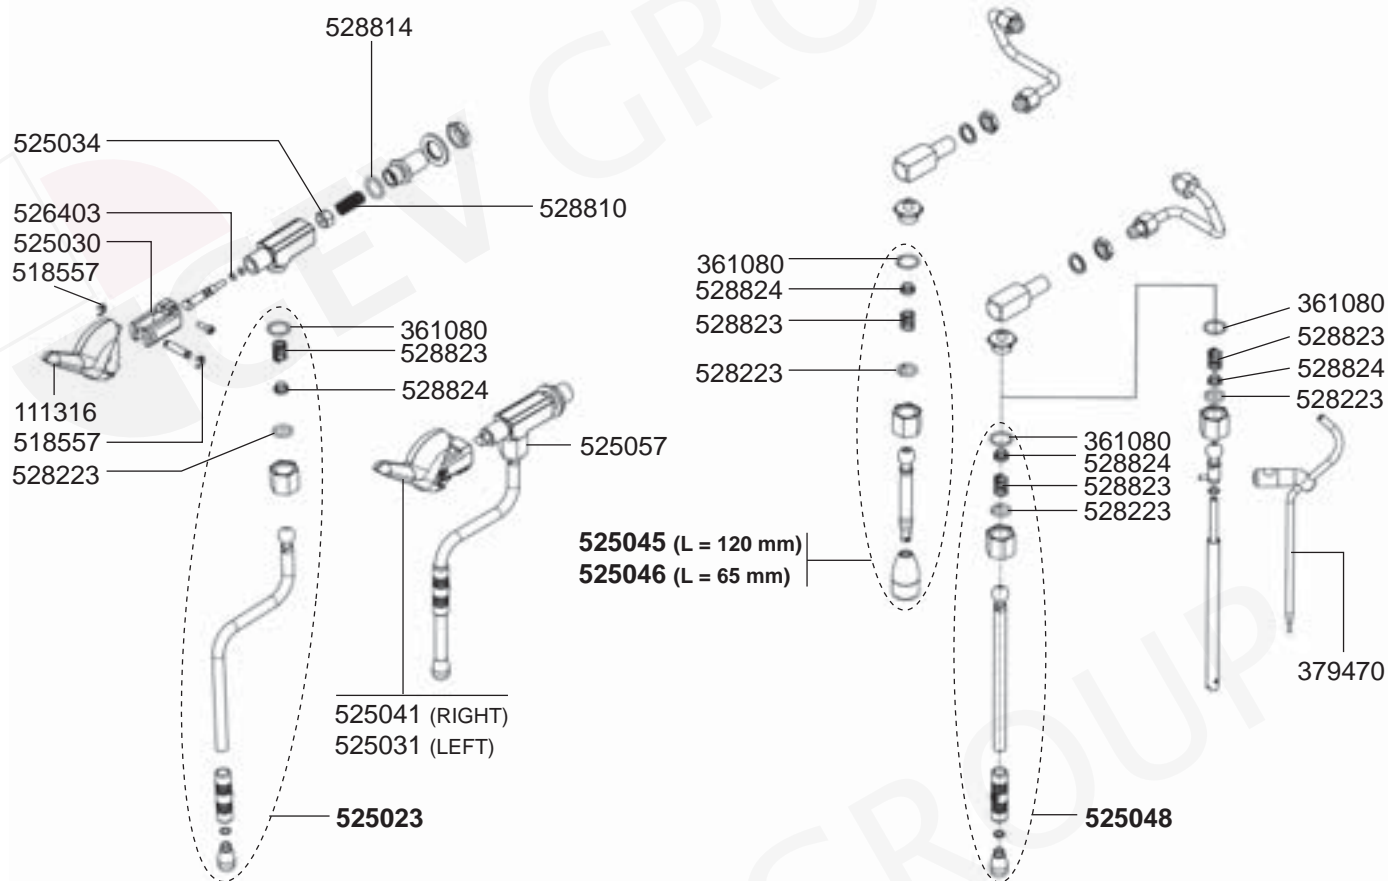

STEAM/WATER TAPS AURELIA/APPIA