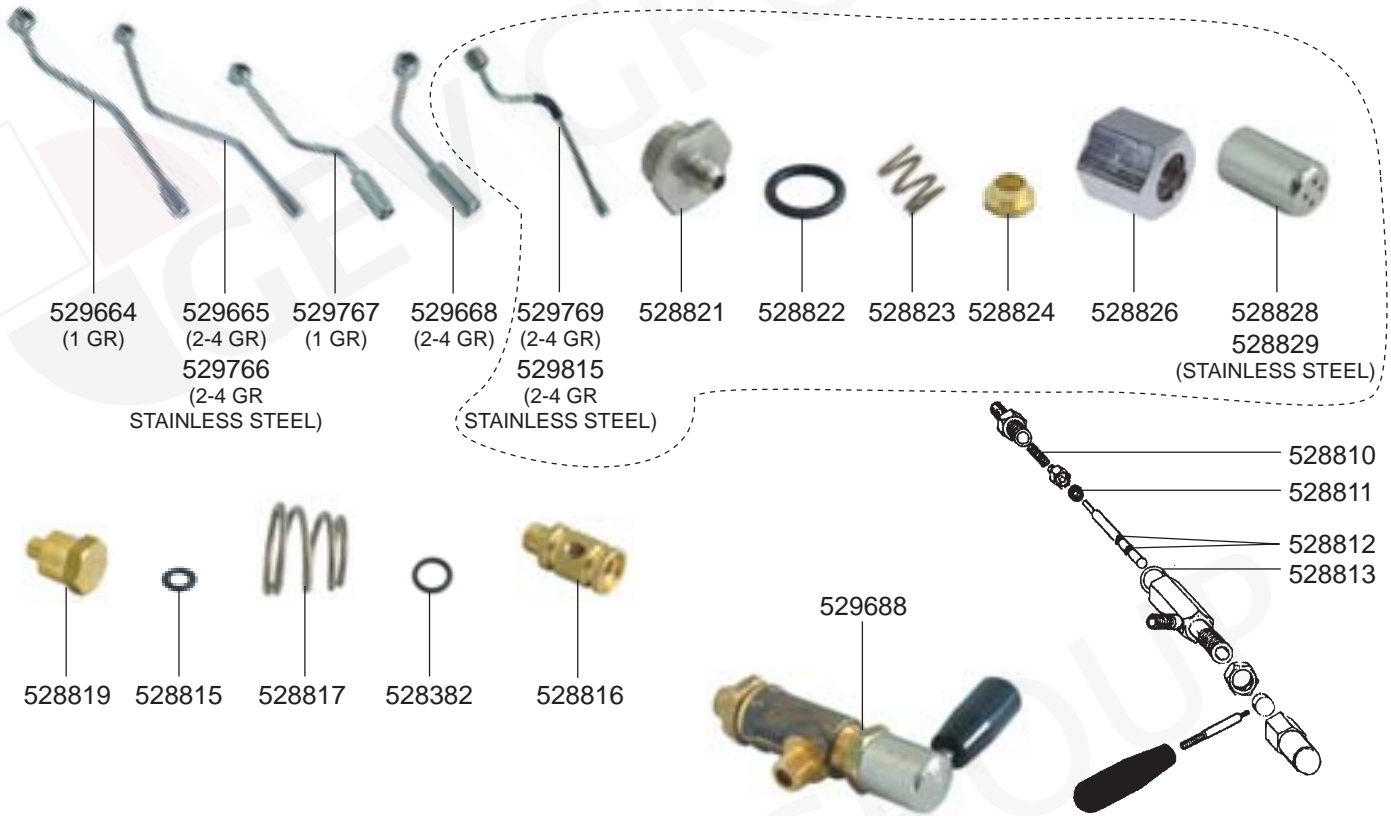

FILTER HOLDERS

STEAM/WATER TAPS AURELIA/APPIA

STEAM/WATER TAPS PREMIER MAXI

STEAM TAP OSCAR

STEAM/WATER TAPS OLD MODELS

STEAM/WATER/Inlet TAPS OLD MODELS

BOILER VARIOUS

LEVEL INDICATOR/MANOMETERS/DRIP TRAY