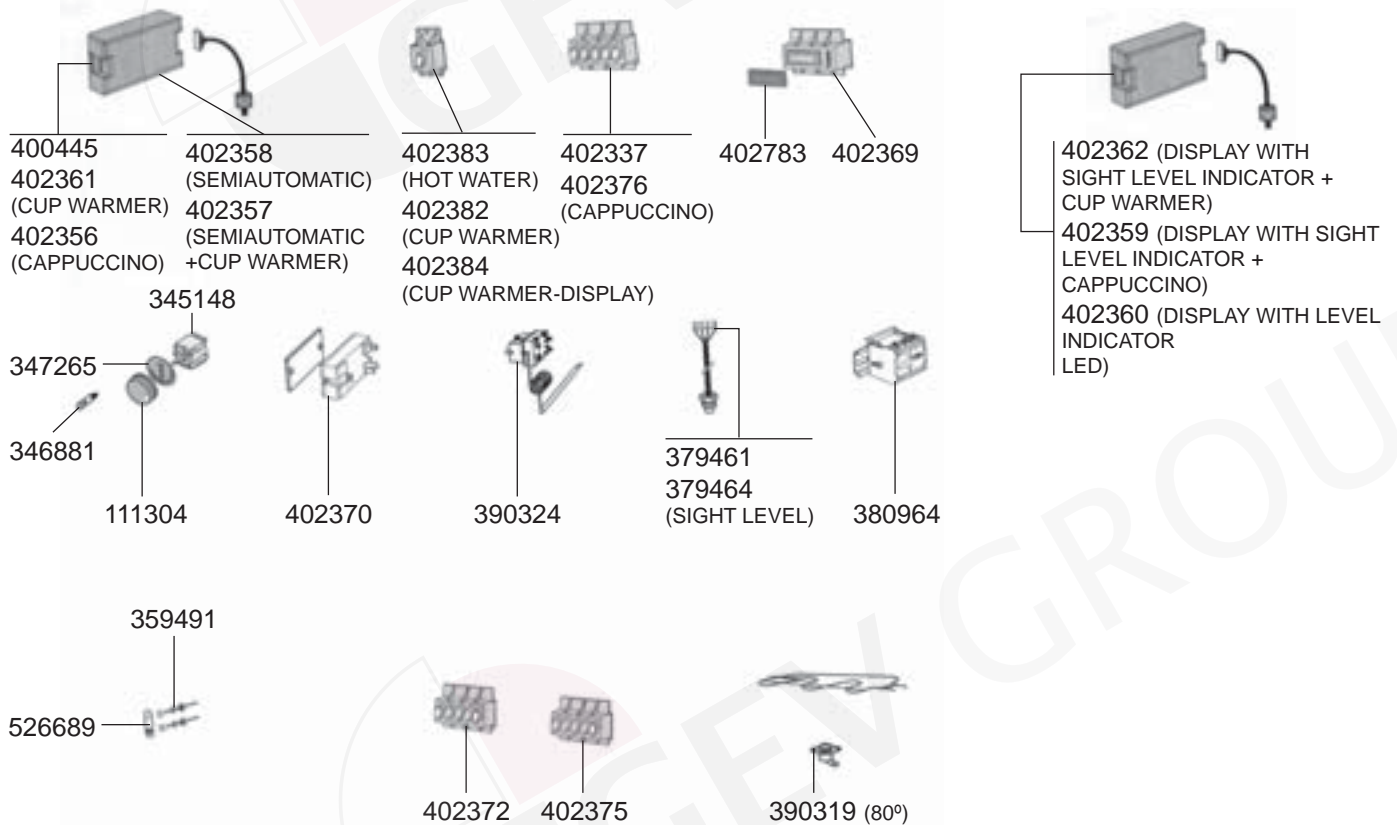

ELECTRICAL COMPONENTS STANDARD/OTTIMA/GENOVA/COMPAC/XL

ELECTRICAL COMPONENTS ARIANNE/COMPAC

ELECTRICAL COMPONENTS ITALCREM 4

ELECTRICAL COMPONENTS F-3

QUALITY ESPRESSO – ESPRESSO MACHINES

1
ESPRESSO MACHINES