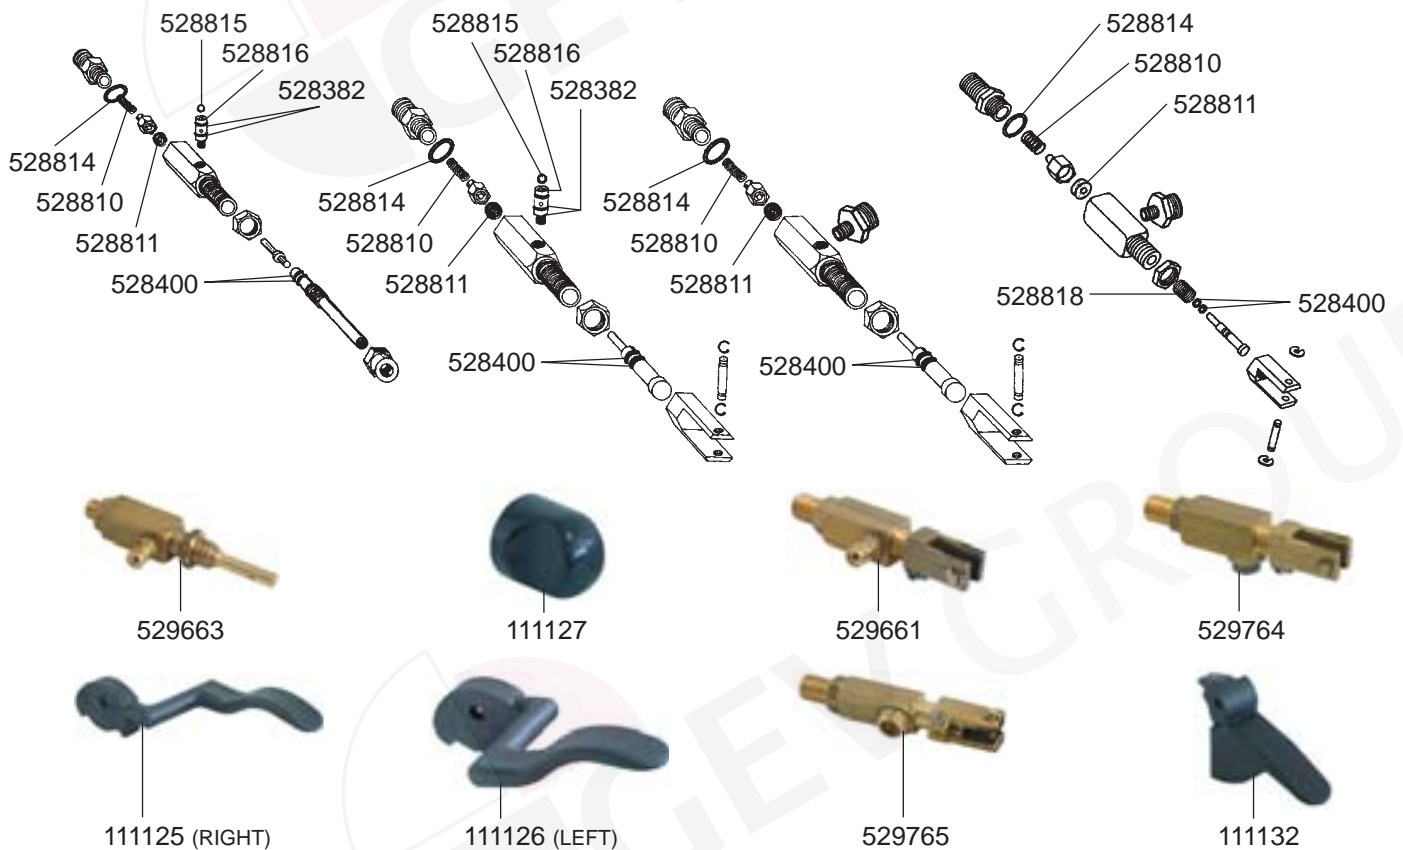

FILTER HOLDERS

STEAM/WATER TAPS AURELIA/APPIA

STEAM/WATER TAPS PREMIER MAXI

STEAM TAP OSCAR

STEAM/WATER TAPS OLD MODELS

STEAM/WATER/Inlet TAPS OLD MODELS

BOILER VARIOUS

LEVEL INDICATOR/MANOMETERS/DRIP TRAY