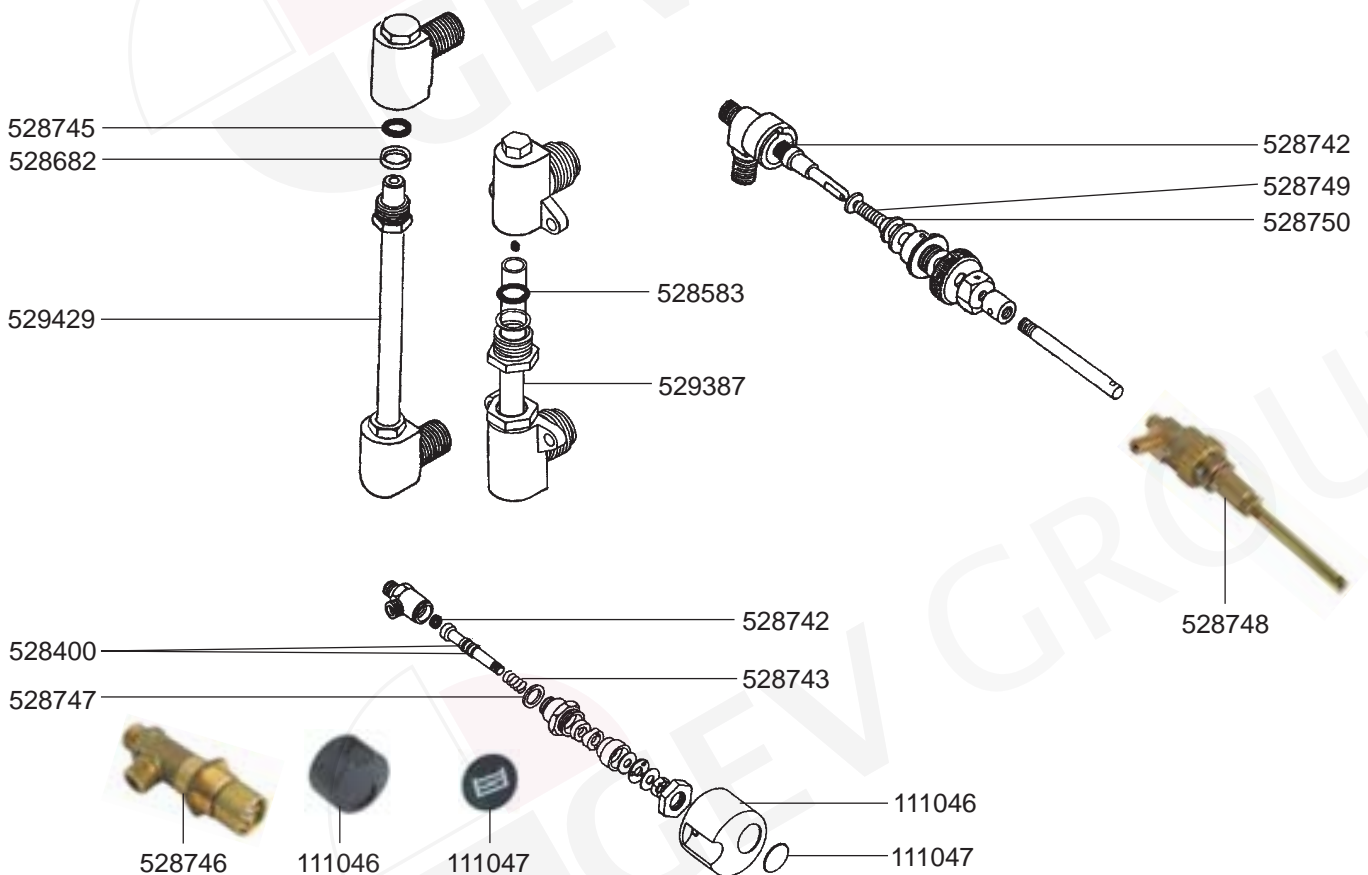

ITALCREM OLD MODEL SWITCHES/LAMPS/LEVEL INDICATOR CONTROLLER/RELAYS/ FLOW METER/KEYPADS/HEATING ELEMENTS

ITALCREM OLD MODEL POT GASKETS/MANOMETERS/VALVES

ITALCREM OLD MODEL LEVEL INDICATOR GLASS/WATER Inlet VALVE/TAPS