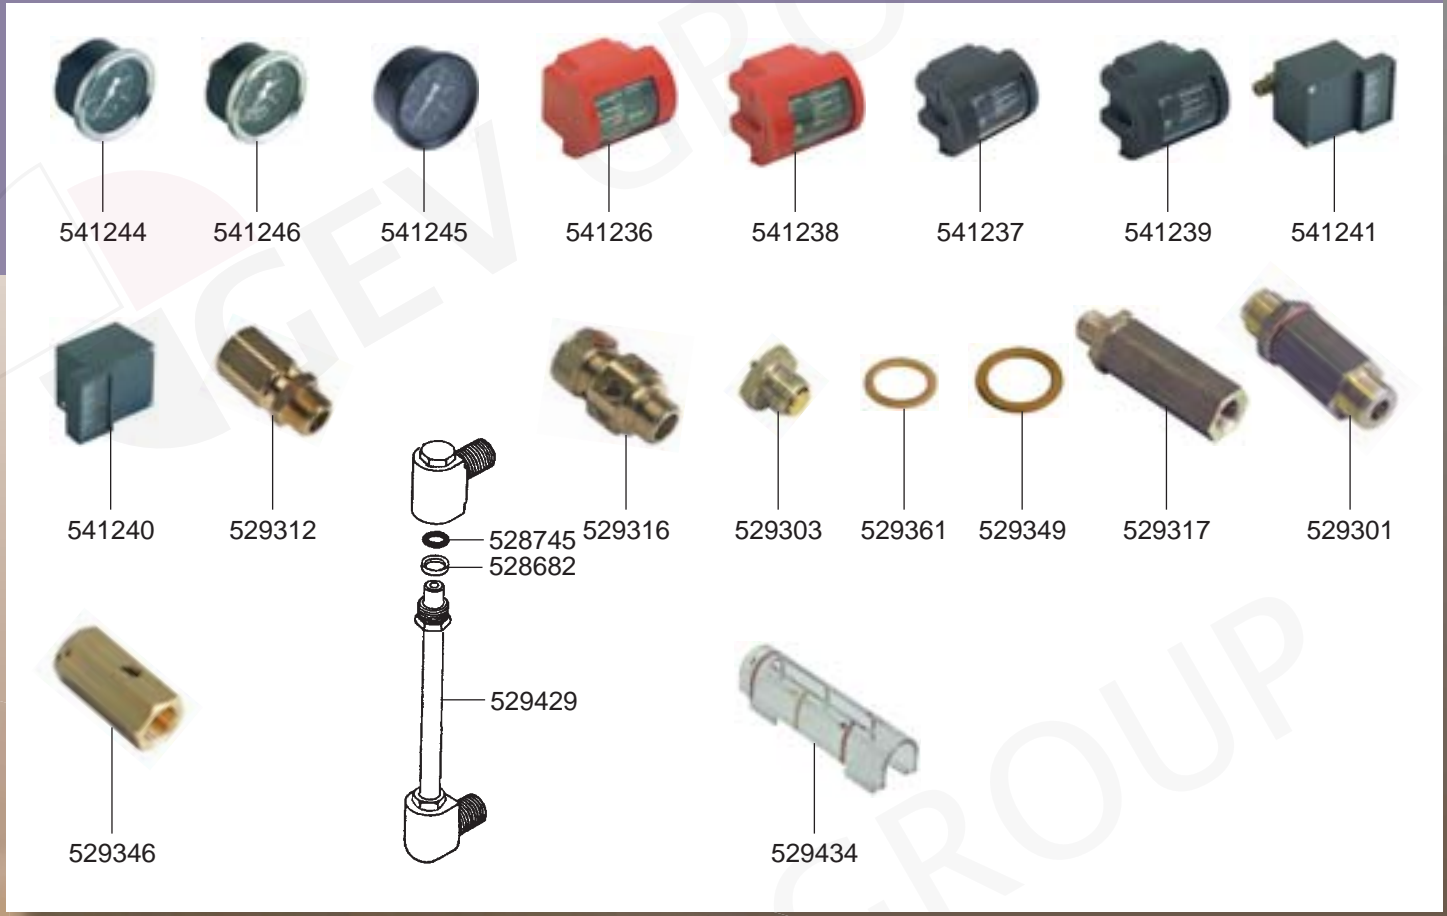

QUALITY ESPRESSO – ESPRESSO MACHINES

1
ESPRESSO MACHINES

VISACREM OLD MODEL MANOMETERS/VALVES/LEVEL INDICATOR GLASS