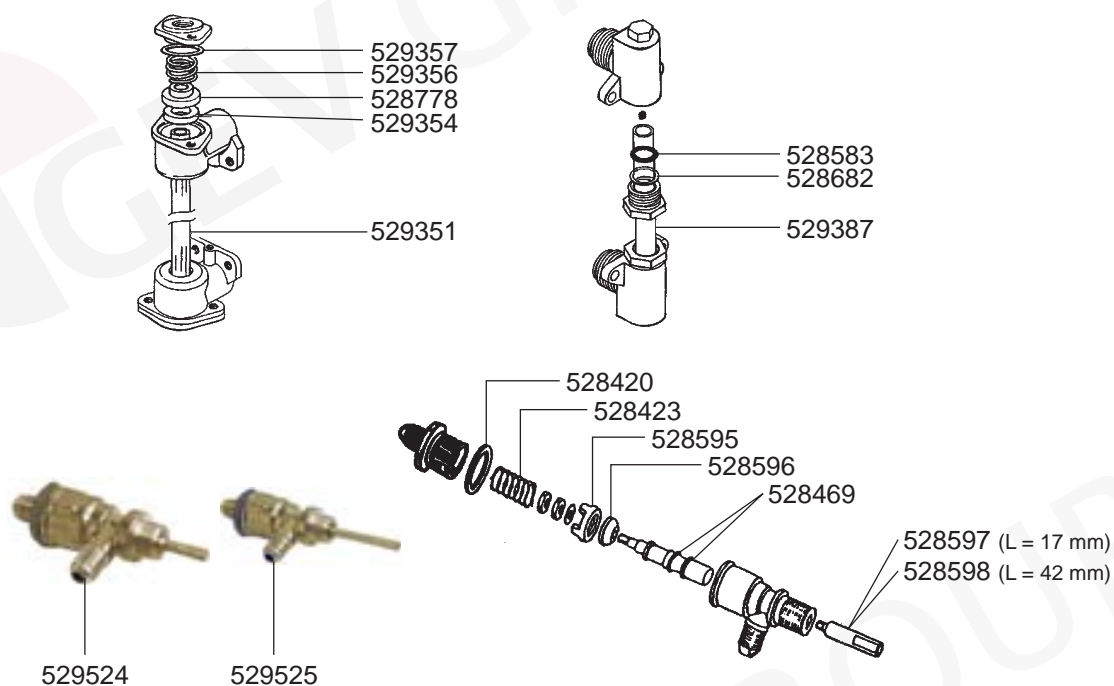

QUALITY ESPRESSO – ESPRESSO MACHINES

ESPRESSO MACHINES

MAIRALI OLD MODEL RELAYS/FLOW METERS/KEYPADS/ELECTRONICS/HEATING ELEMENTS/ MANOMETERS

MAIRALI OLD MODEL VALVES

MAIRALI OLD MODEL LEVEL INDICATOR GLASS/WATER Inlet VALVES