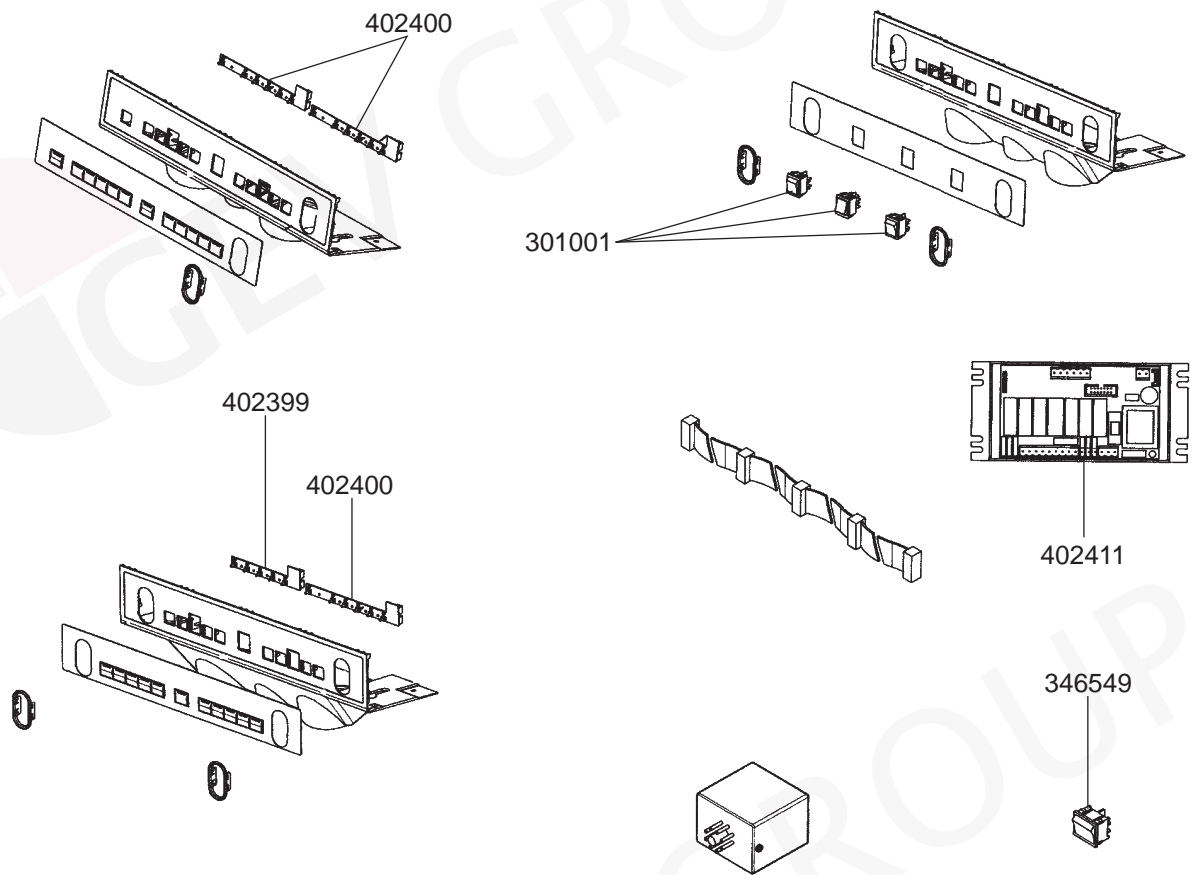

ELECTRICAL COMPONENTS APPIA COMPACT