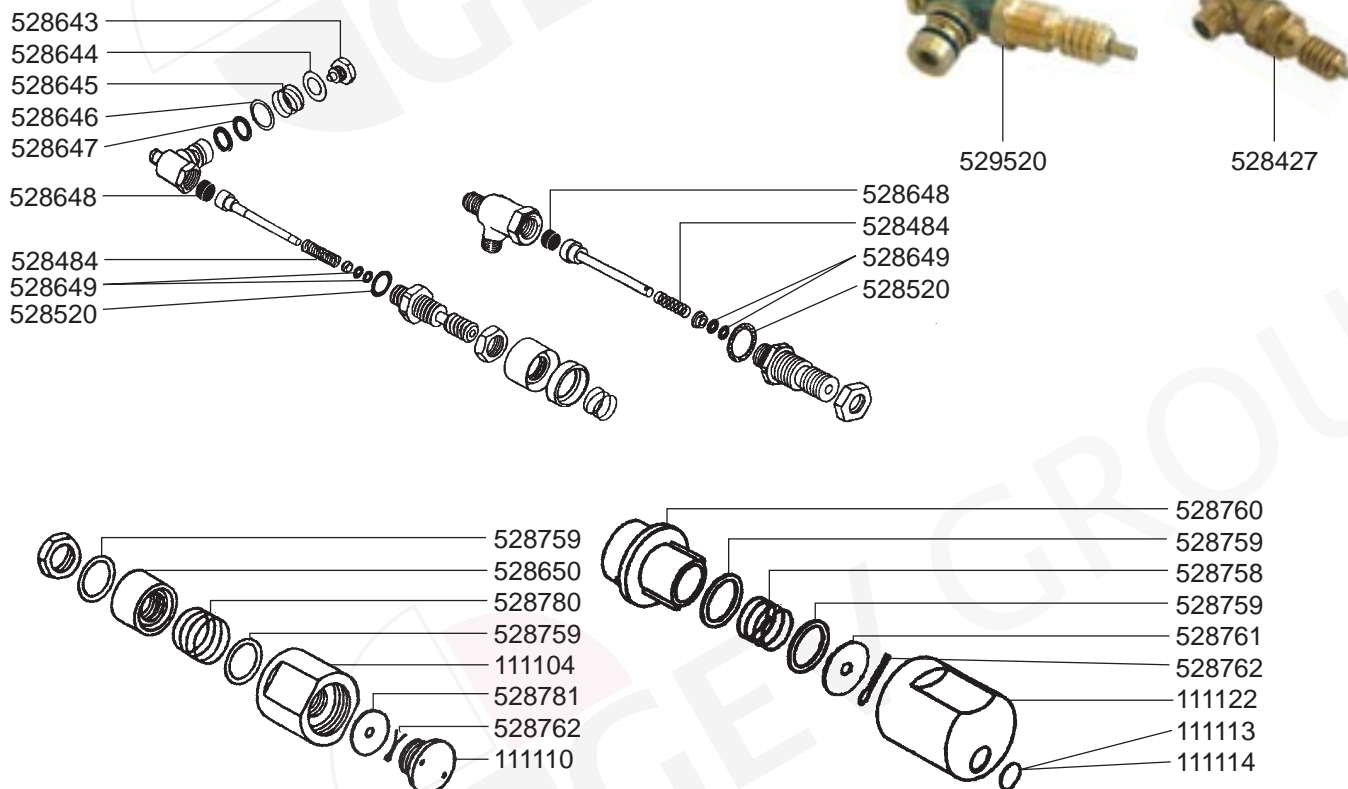

MAIRALI OLD MODEL TAPS