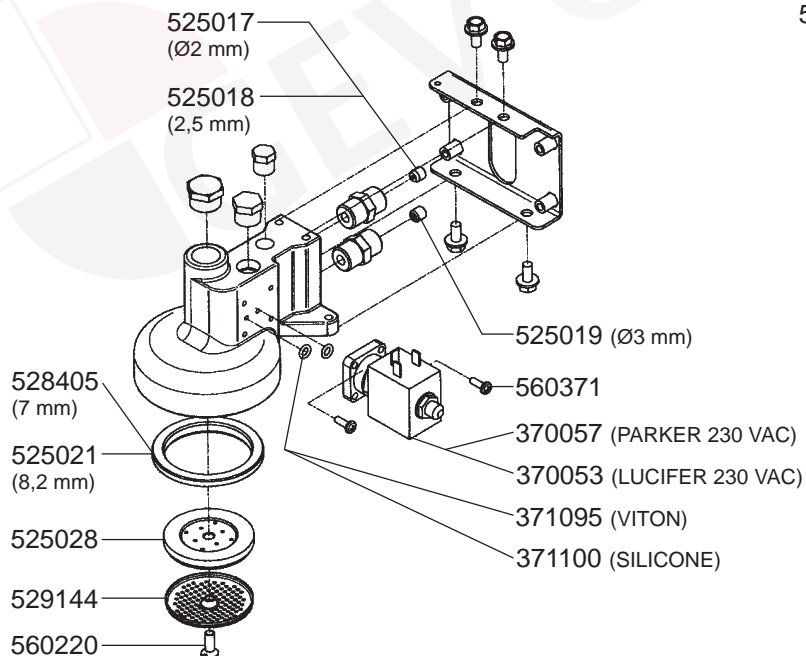

GROUPS APPIA/PREMIER MAXI

APPIA