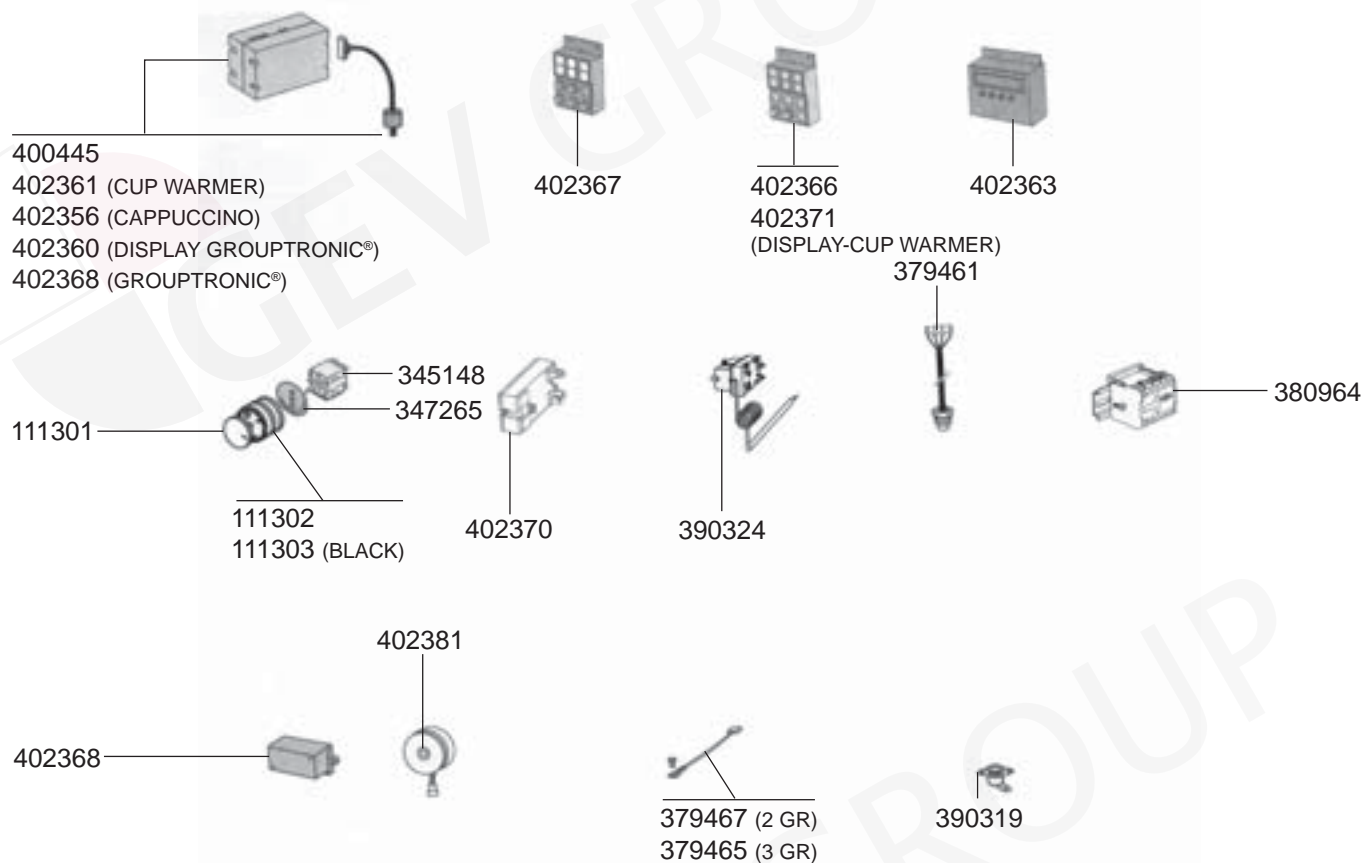

QUALITY ESPRESSO – ESPRESSO MACHINES

1
ESPRESSO MACHINES

ELECTRICAL COMPONENTS G6/V6