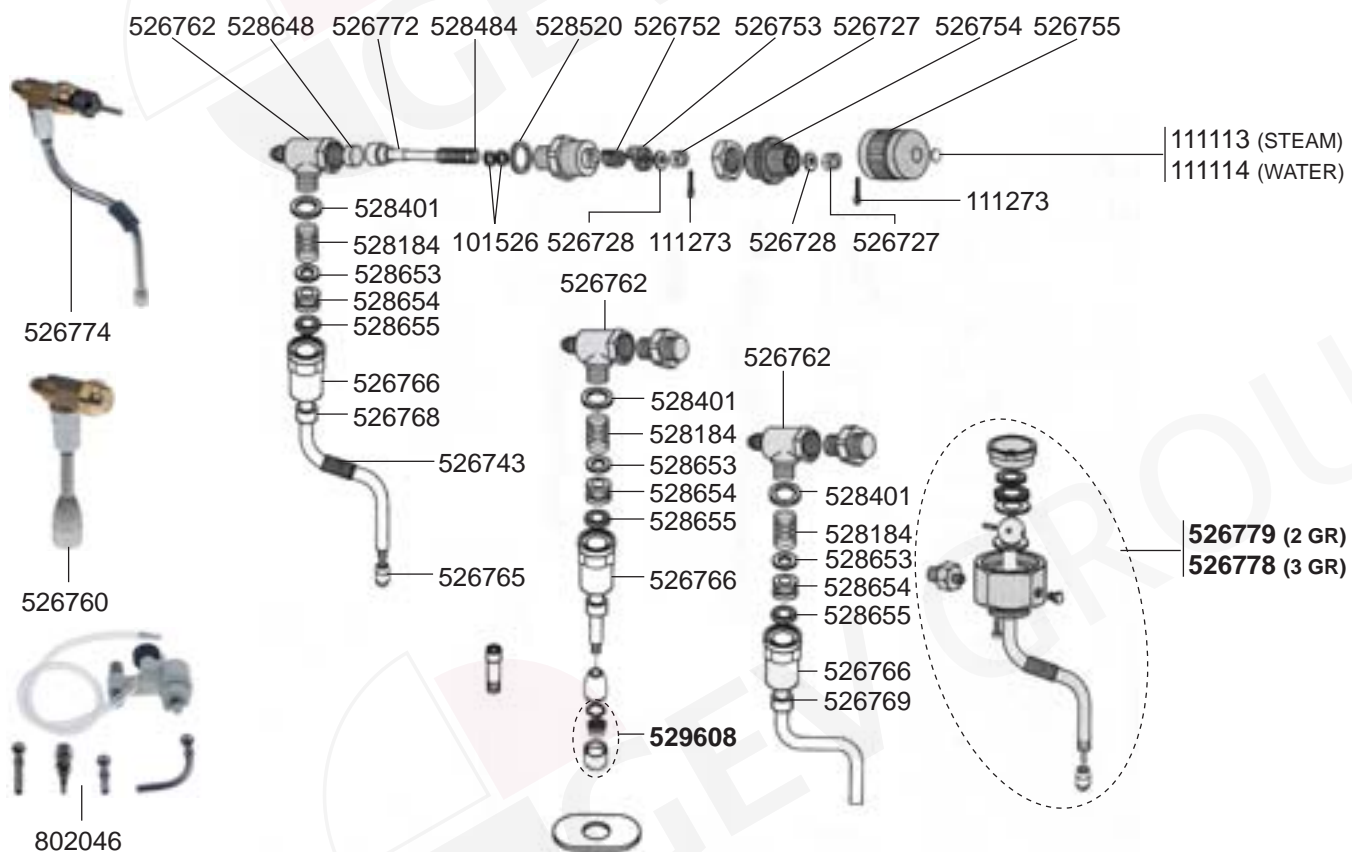

STEAM/WATER TAPS F-3