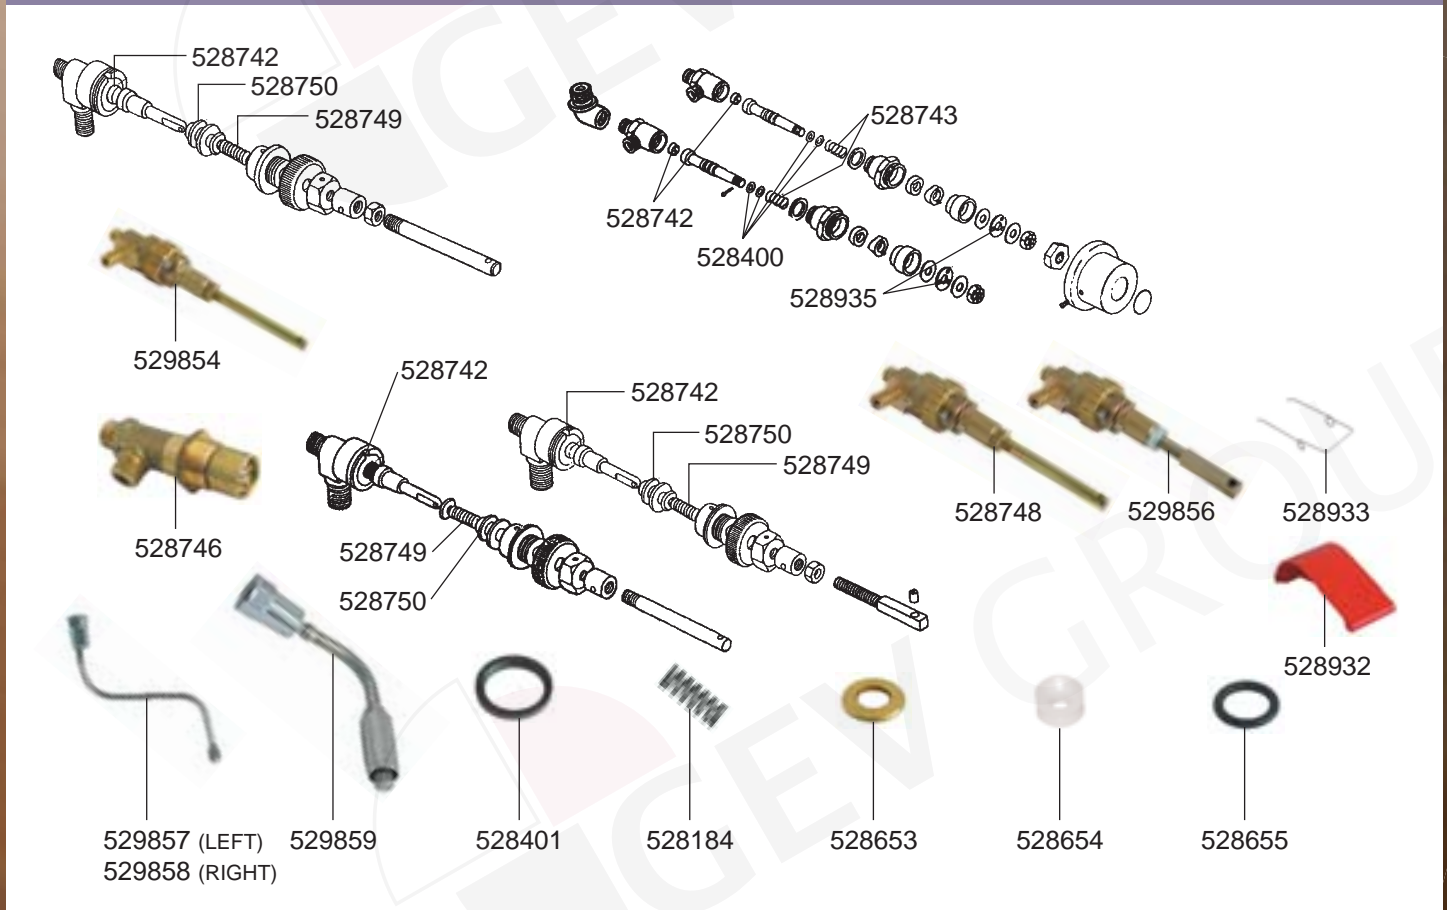

VISACREM OLD MODEL KEYPADS/ELECTRONICS/HEATING ELEMENTS/POT GASKETS

QUALITY ESPRESSO – ESPRESSO MACHINES

1
ESPRESSO MACHINES

VISACREM OLD MODEL MANOMETERS/VALVES/LEVEL INDICATOR GLASS

VISACREM OLD MODEL WATER Inlet VALVE/TAP/PIPES

VISACREM OLD MODEL GROUP/FILTER HOLDERS

VISACREM OLD MODEL FILTER HOLDERS