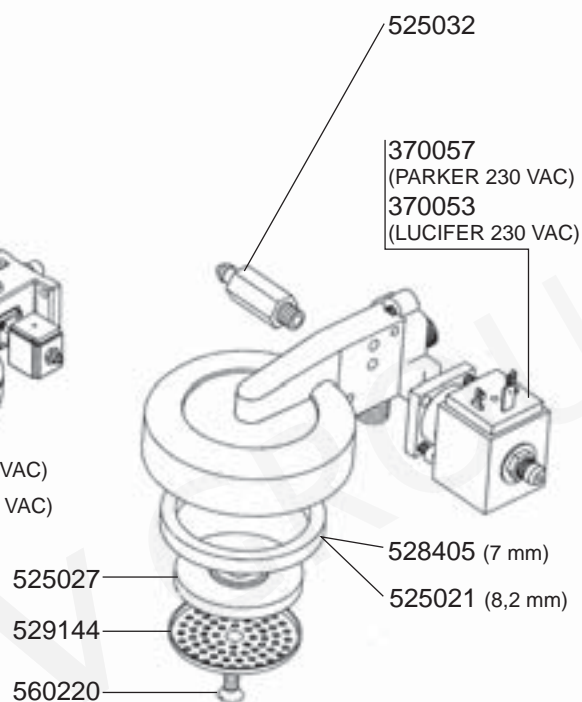

GROUPS APPIA/PREMIER MAXI

APPIA

PREMIER MAXI

GROUPS AURELIA/OSCAR

AURELIA

OSCAR