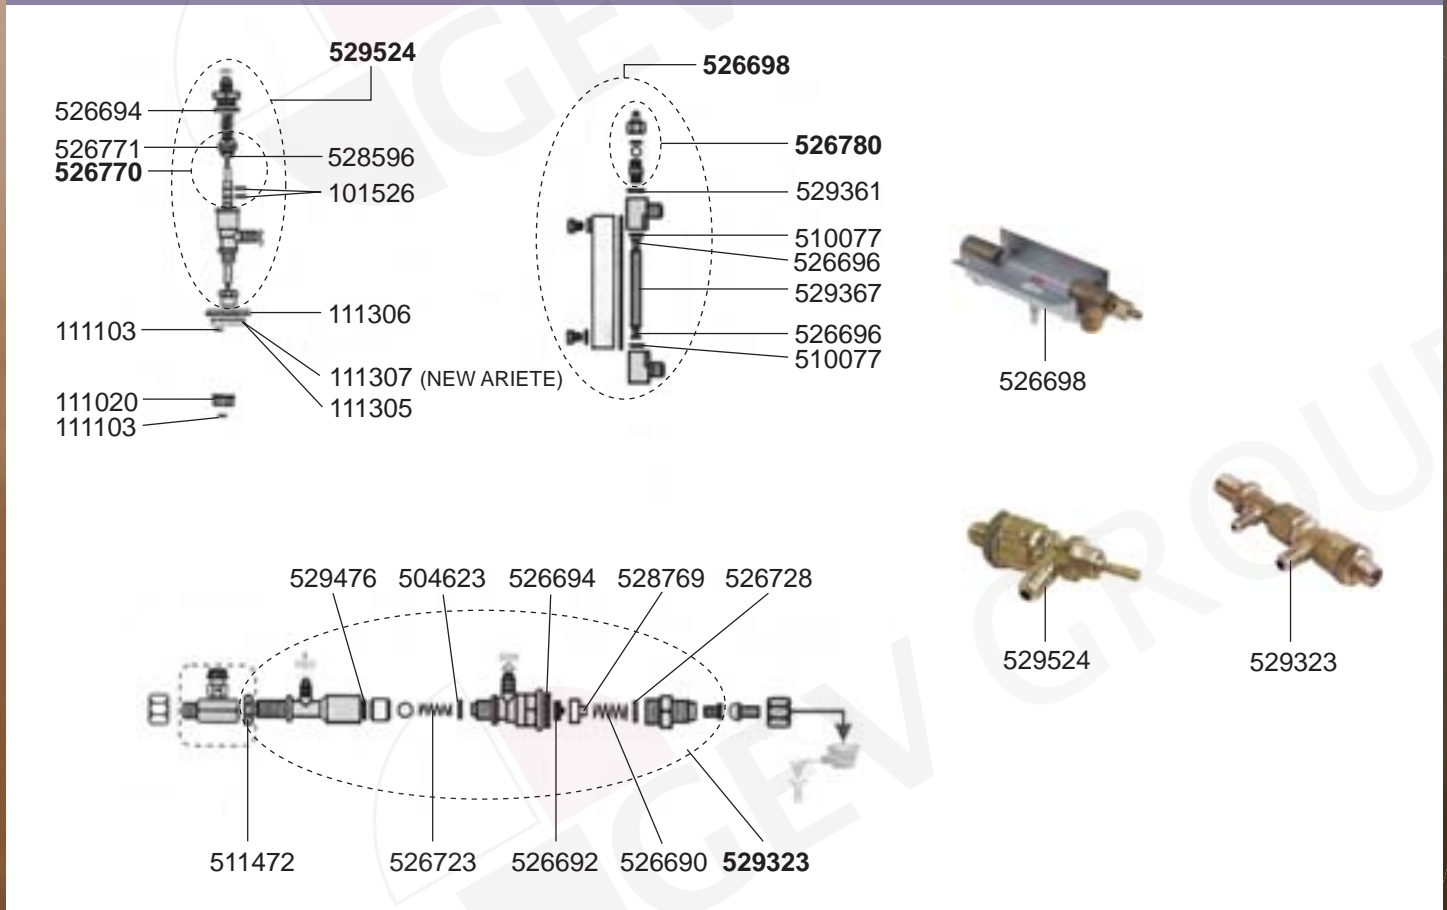

INLET TAPS/LEVEL INDICATOR/VARIOUS

BOILER VARIOUS

529312 (3/8") 529316 (3/8") 529303 (1/4") 529304 (1/4")

529361 (1/4")
529349 (3/8")

528001 (FIBER)
528002 (PTFE)

417290 (1 GR-3000 W-230 VAC)
417001 (2 GR-2600 W-230 VAC)
417108 (2 GR-3500 W-230 VAC)
417109 (3 GR-3700 W-230 VAC)
417289 (3 GR-4600 W-230 VAC)