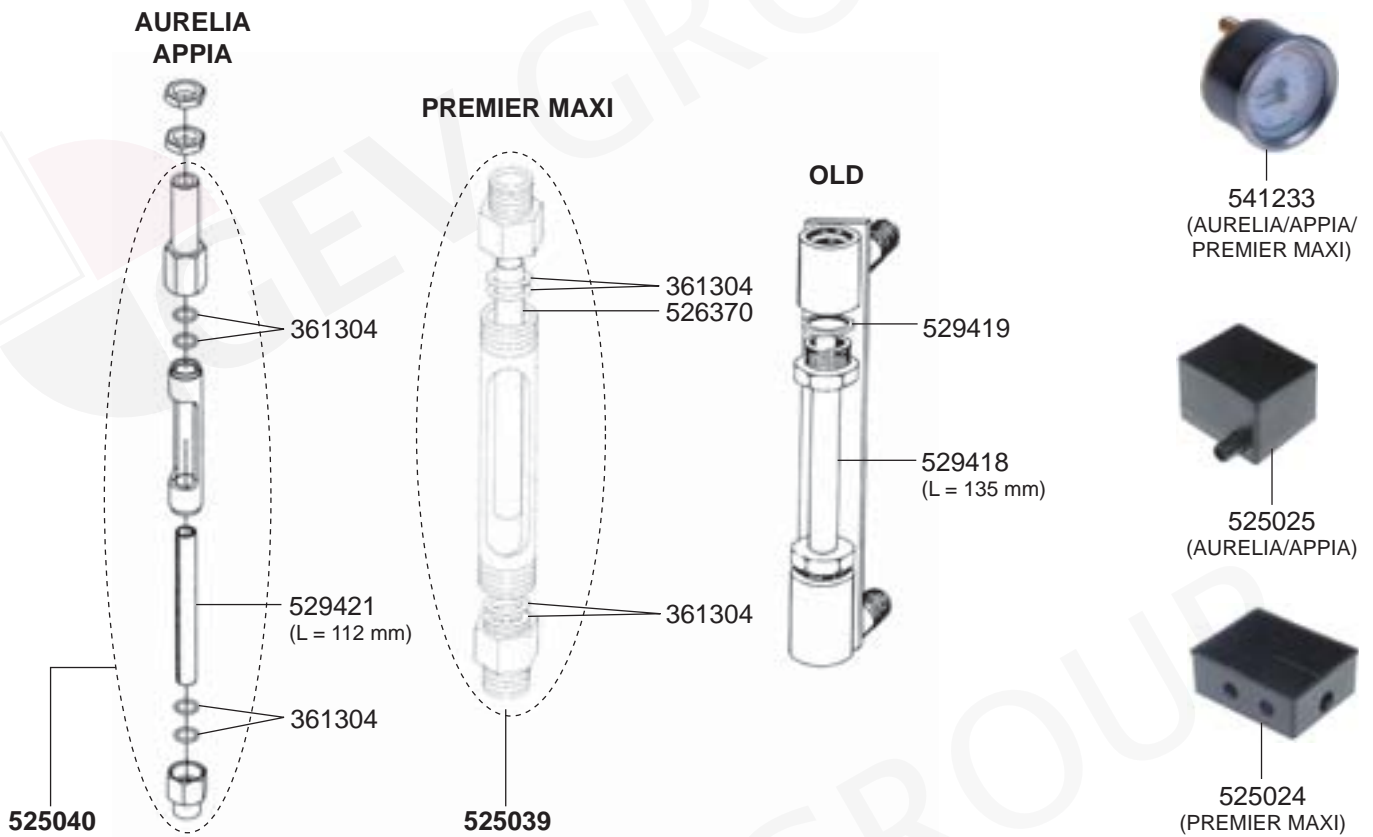

FILTER HOLDERS

STEAM/WATER TAPS AURELIA/APPIA

STEAM/WATER TAPS PREMIER MAXI

STEAM TAP OSCAR

STEAM/WATER TAPS OLD MODELS

STEAM/WATER/Inlet TAPS OLD MODELS

BOILER VARIOUS

LEVEL INDICATOR/MANOMETERS/DRIP TRAY