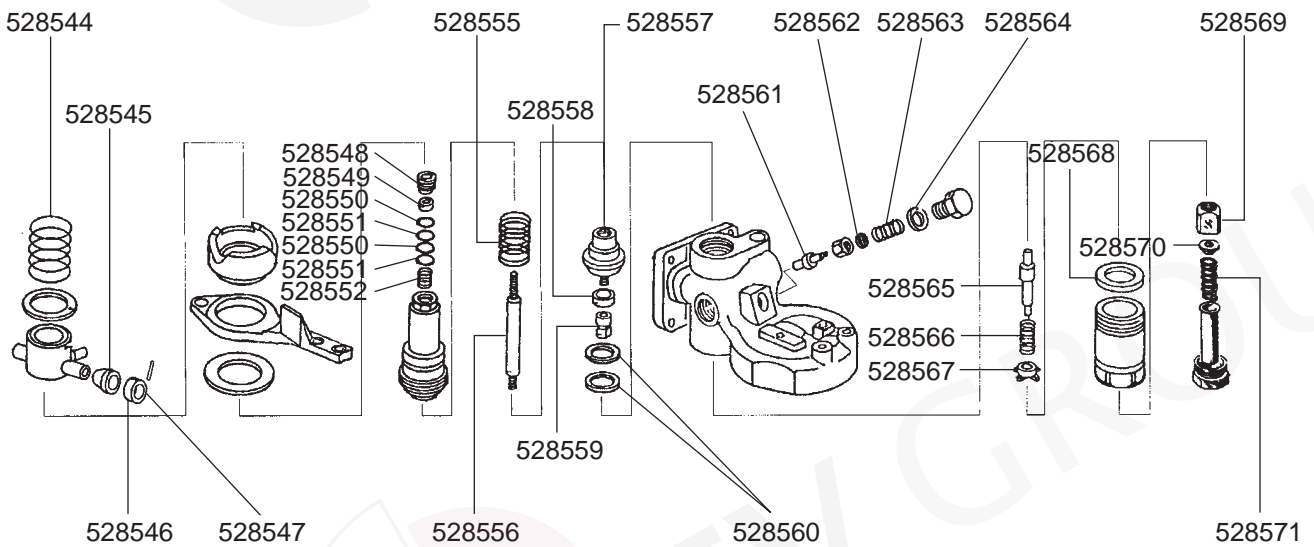

FUTURMAT OLD MODEL CFA/CFS GROUP