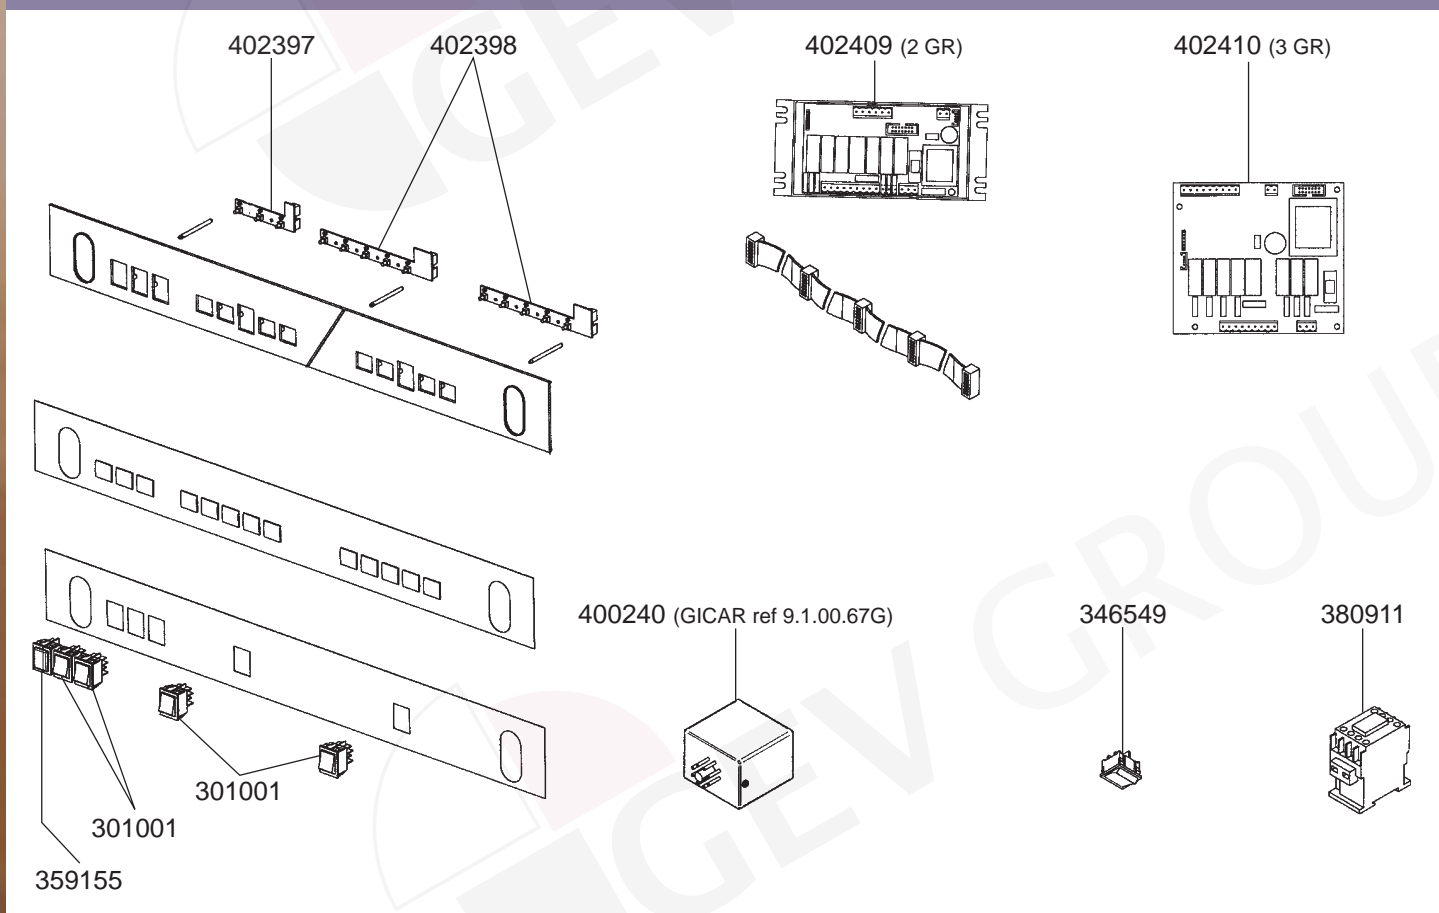

ELECTRICAL COMPONENTS APPIA 2-3GR