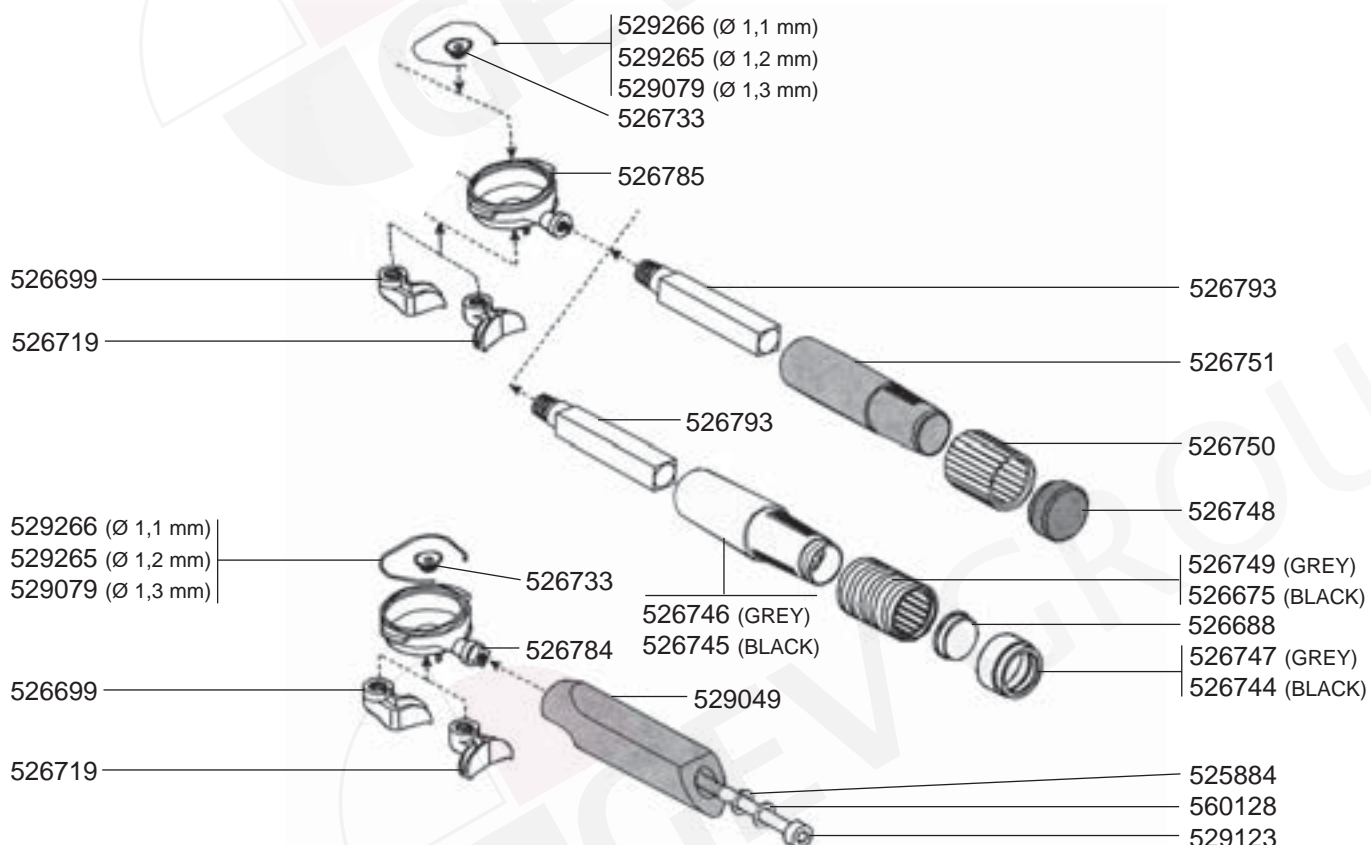

FILTER HOLDERS