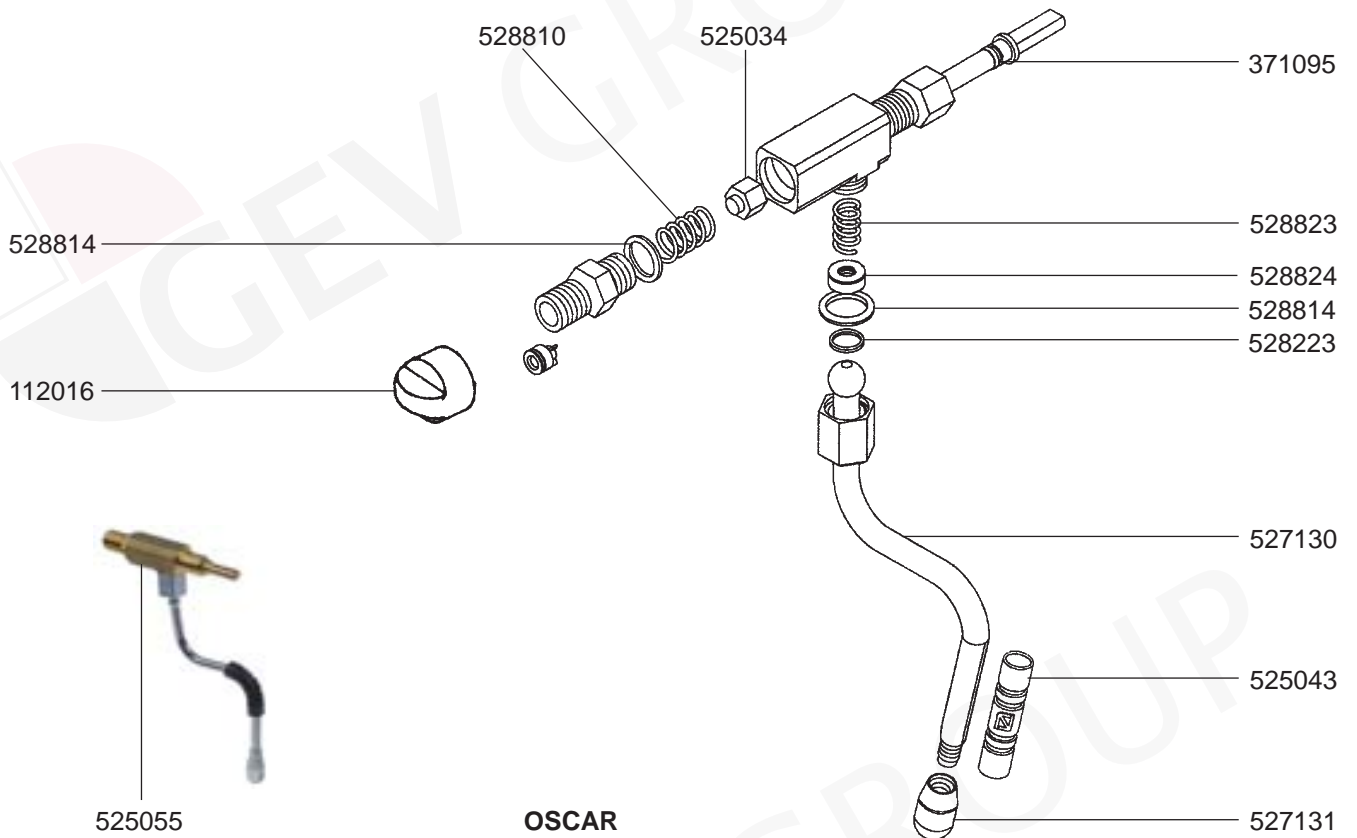

FILTER HOLDERS

STEAM/WATER TAPS AURELIA/APPIA

STEAM/WATER TAPS PREMIER MAXI

STEAM TAP OSCAR

STEAM/WATER TAPS OLD MODELS

STEAM/WATER/Inlet TAPS OLD MODELS

BOILER VARIOUS

LEVEL INDICATOR/MANOMETERS/DRIP TRAY