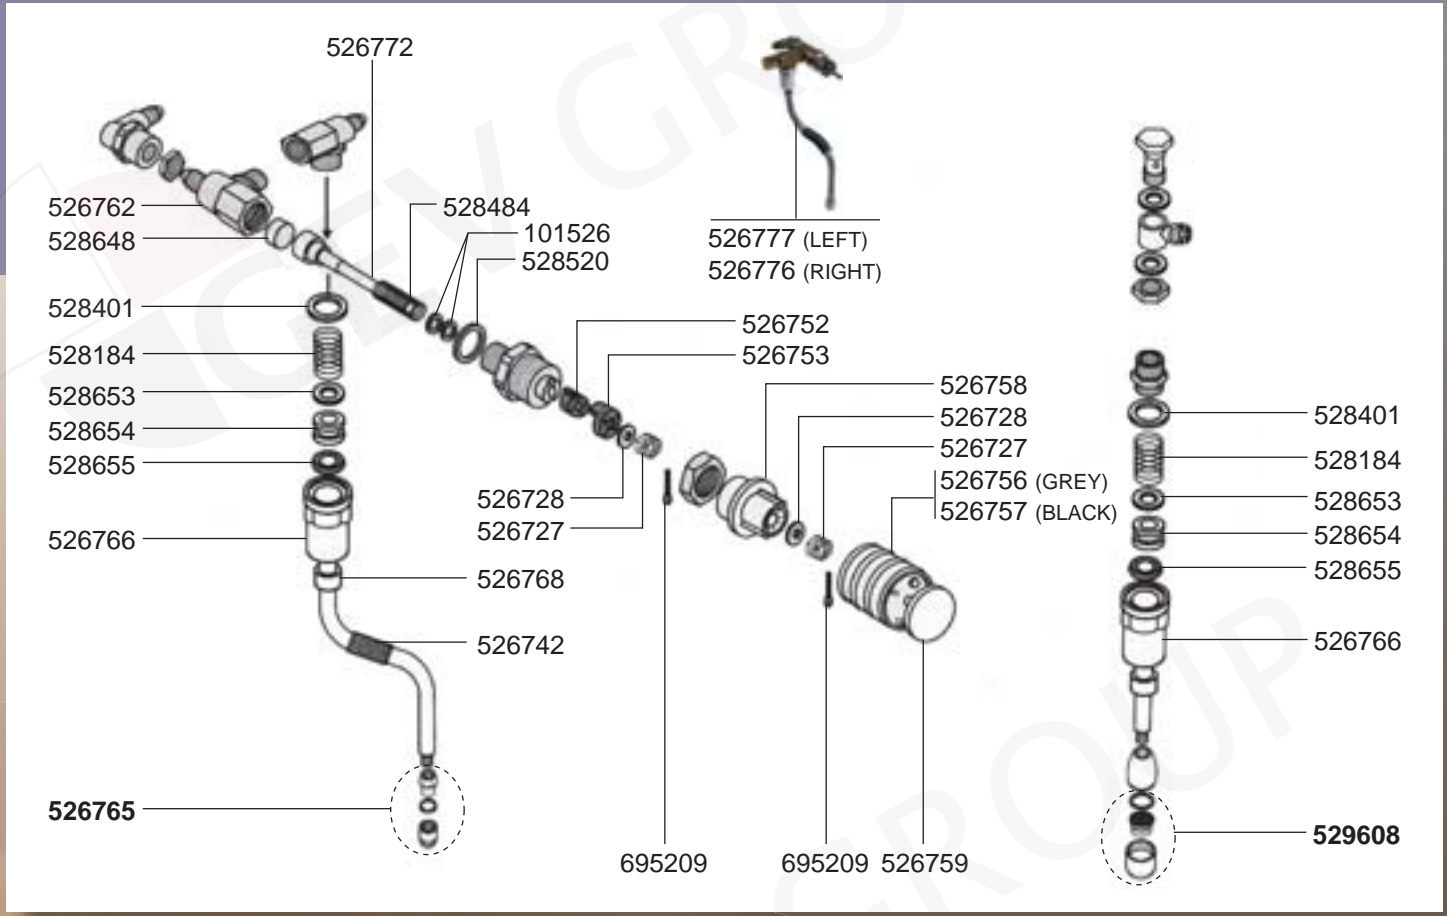

INLET TAPS/LEVEL INDICATOR/VARIOUS

BOILER VARIOUS

529312 (3/8") 529316 (3/8") 529303 (1/4") 529304 (1/4")

529361 (1/4")
529349 (3/8")

528001 (FIBER)
528002 (PTFE)

417290 (1 GR-3000 W-230 VAC)
417001 (2 GR-2600 W-230 VAC)
417108 (2 GR-3500 W-230 VAC)
417109 (3 GR-3700 W-230 VAC)
417289 (3 GR-4600 W-230 VAC)