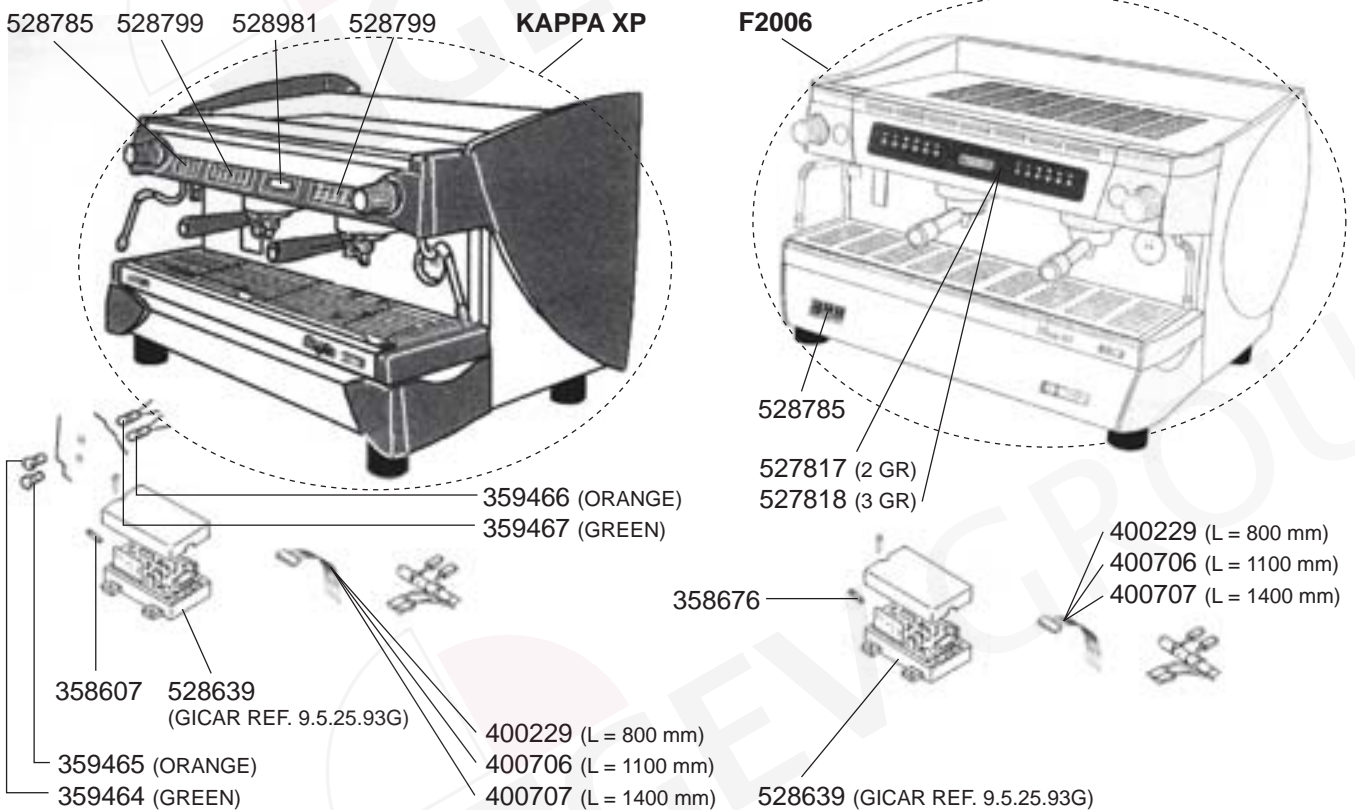

ELECTRICAL COMPONENTS KAPPA XP - F2006