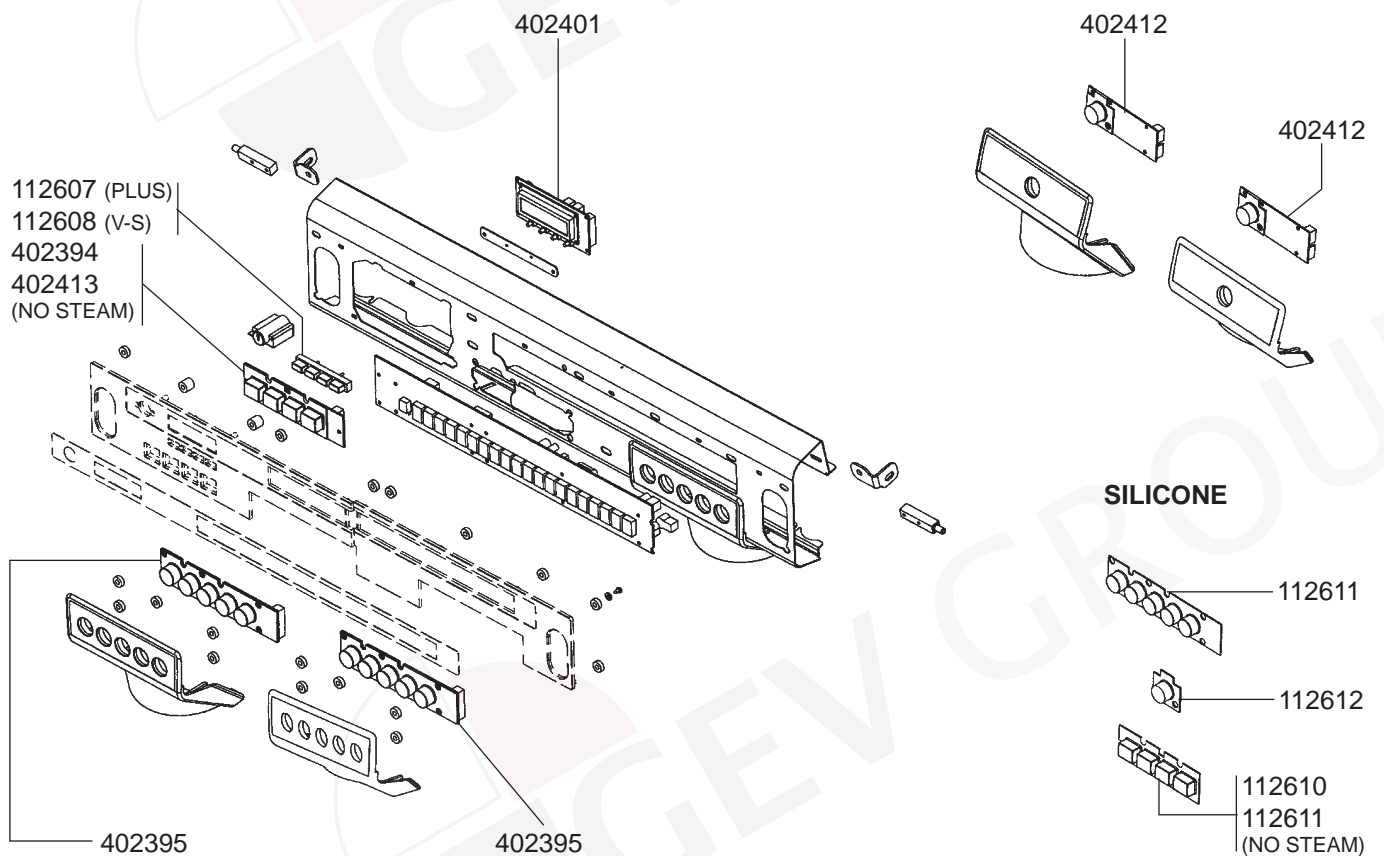

ELECTRICAL COMPONENTS AURELIA