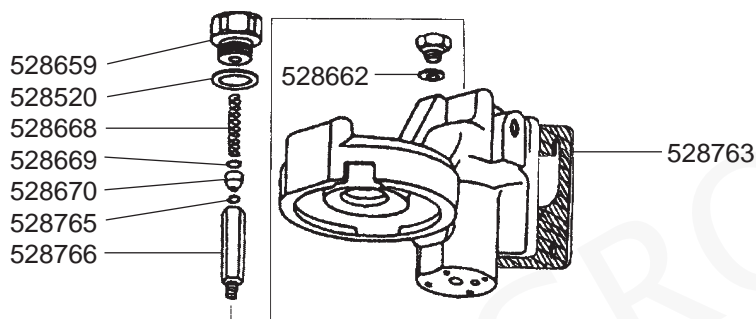

QUALITY ESPRESSO – ESPRESSO MACHINES

1
ESPRESSO MACHINES

MAIRALI OLD MODEL PIPES/GROUP