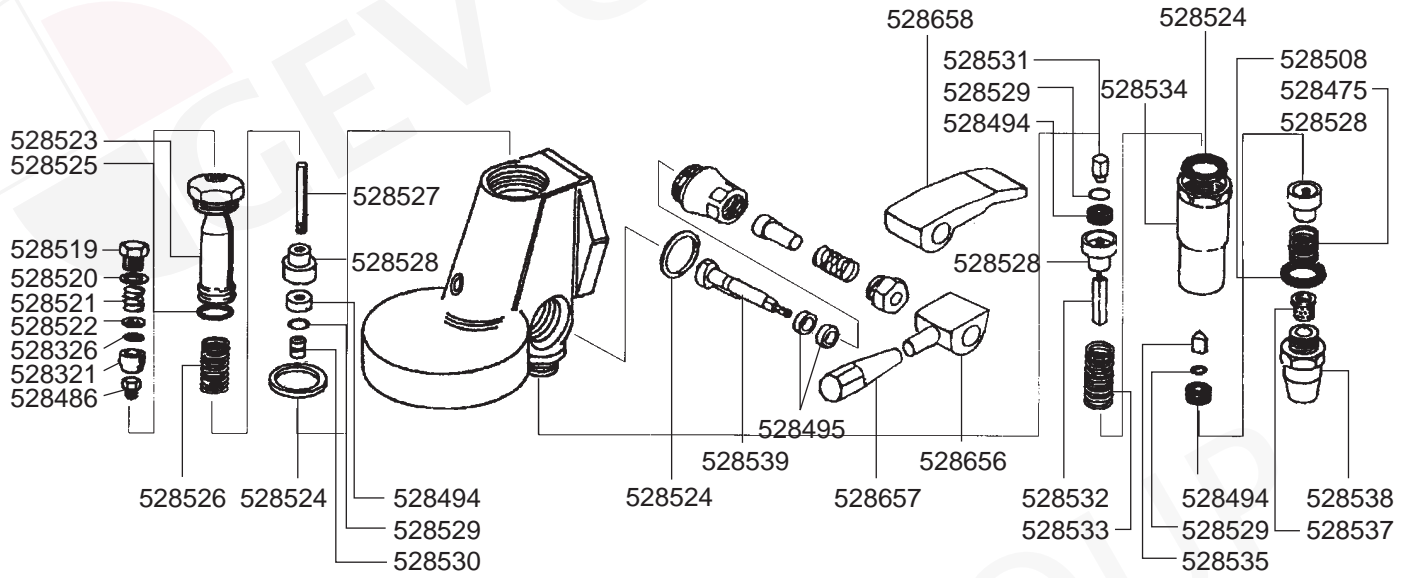

FUTURMAT OLD MODEL E61/CFE-O/ARIETE GROUP