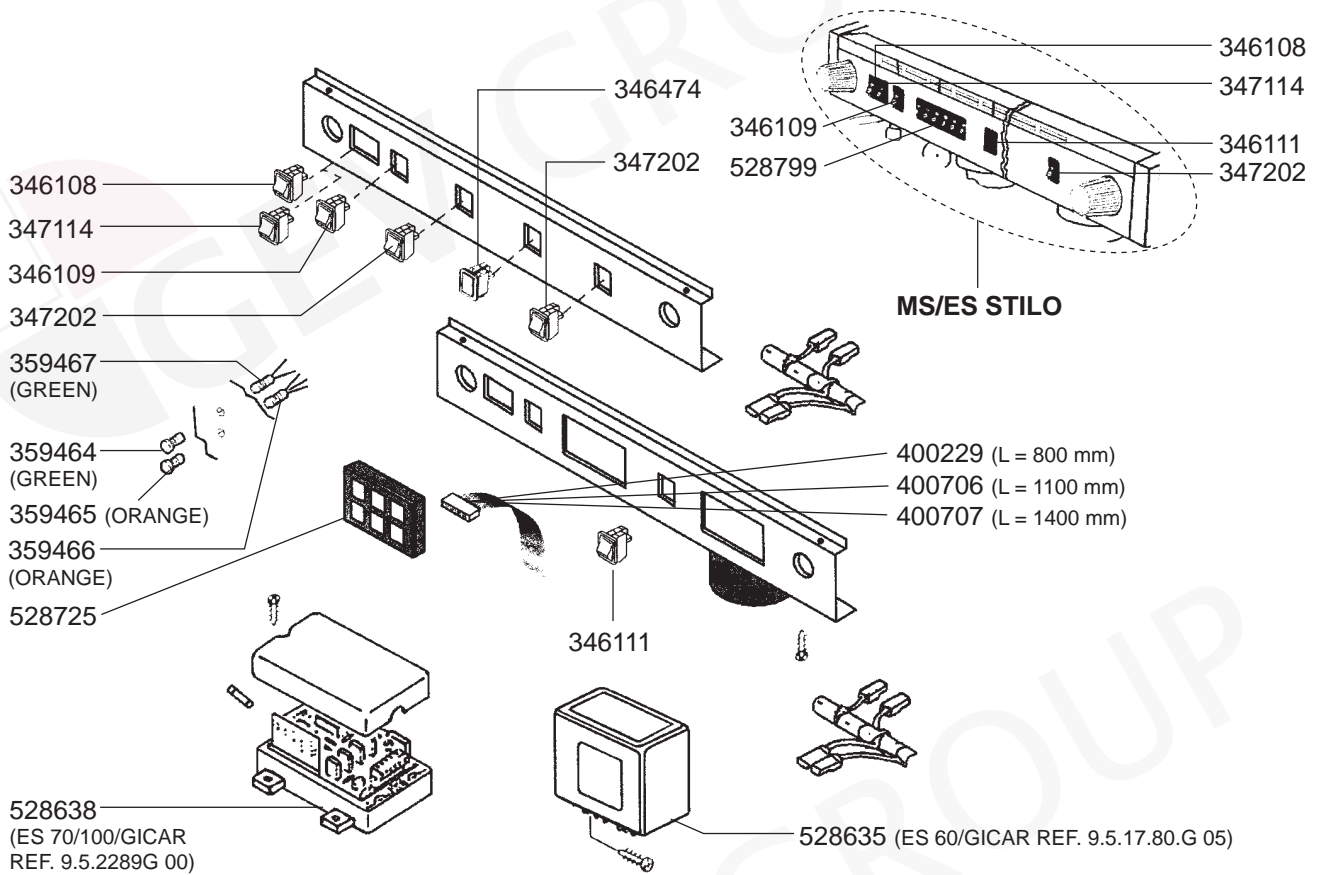

MAGISTER – ESPRESSO MACHINES

1
ESPRESSO MACHINES

ELECTRICAL COMPONENTS MS/ES