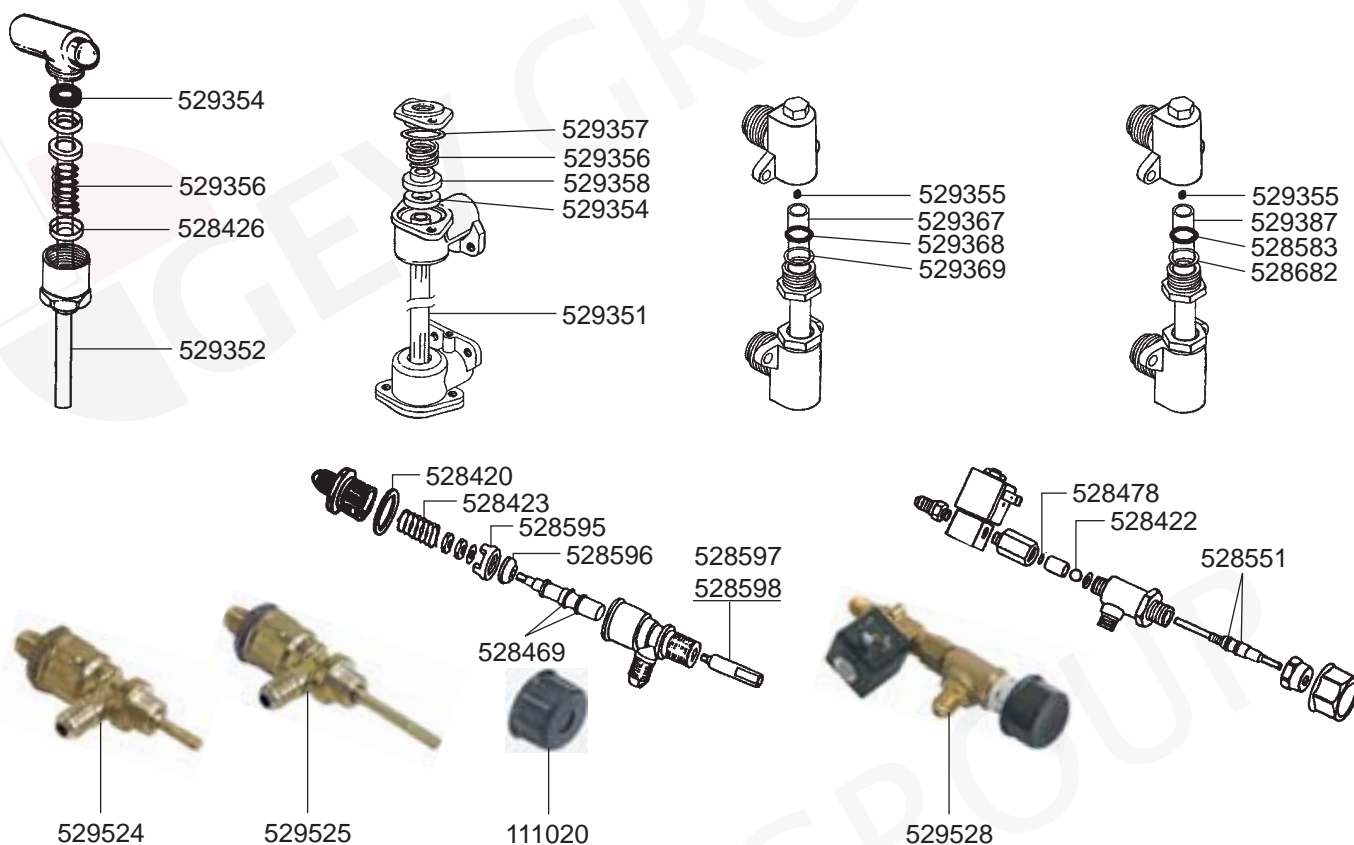

1
ESPRESSO MACHINES

FUTURMAT OLD MODEL POT GASKETS/POT FLANGES/MANOMETERS/VALVES

FUTURMAT OLD MODEL EXPANSION-NON RETURN VALVES

FUTURMAT OLD MODEL LEVEL INDICATOR GLASS/WATER Inlet VALVES

FUTURMAT OLD MODEL TAPS