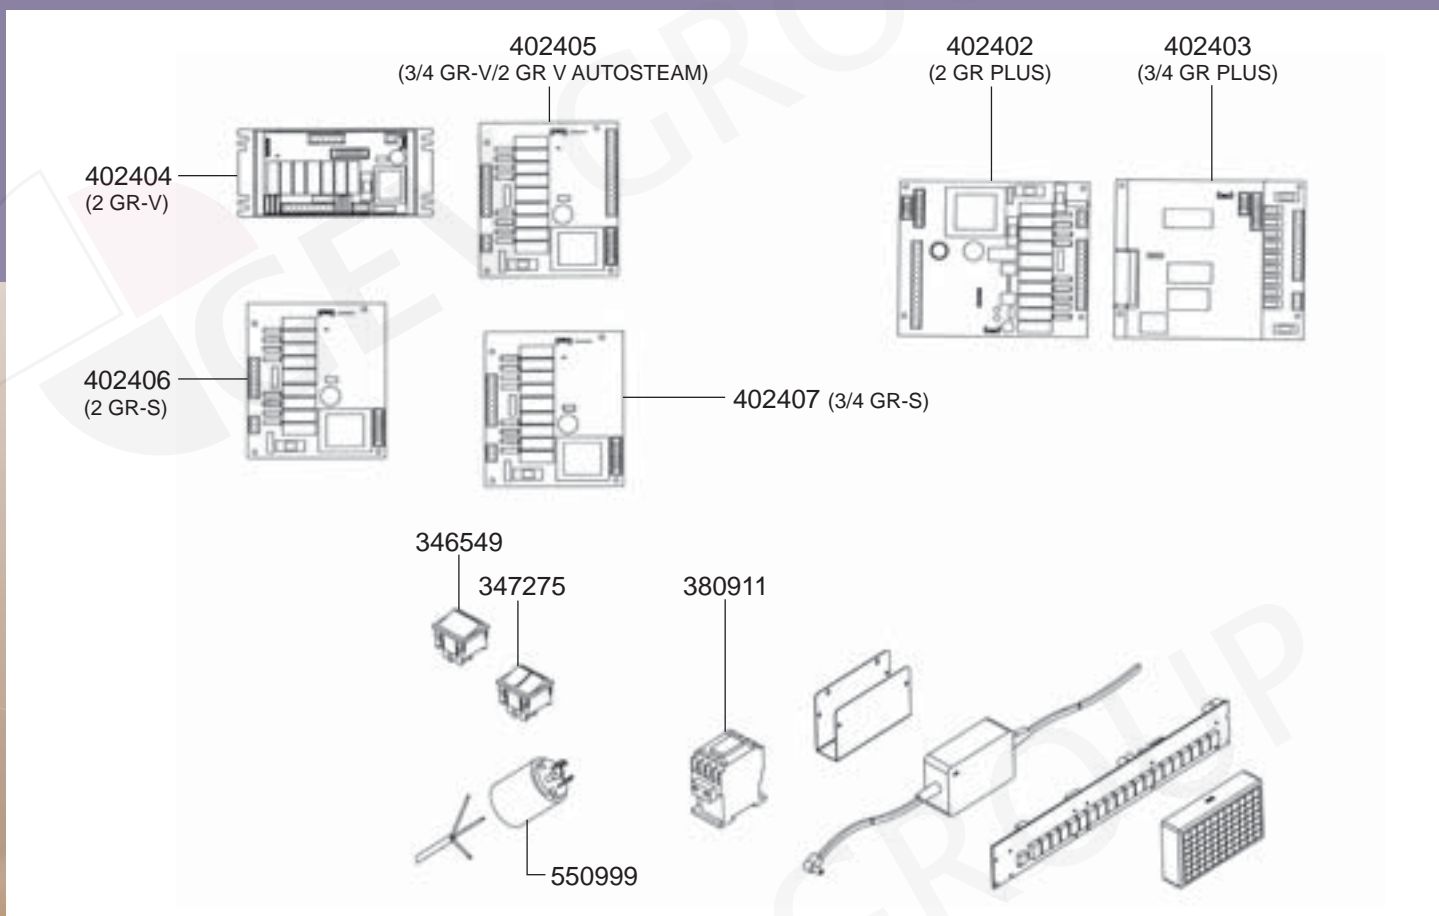

ELECTRICAL COMPONENTS AURELIA