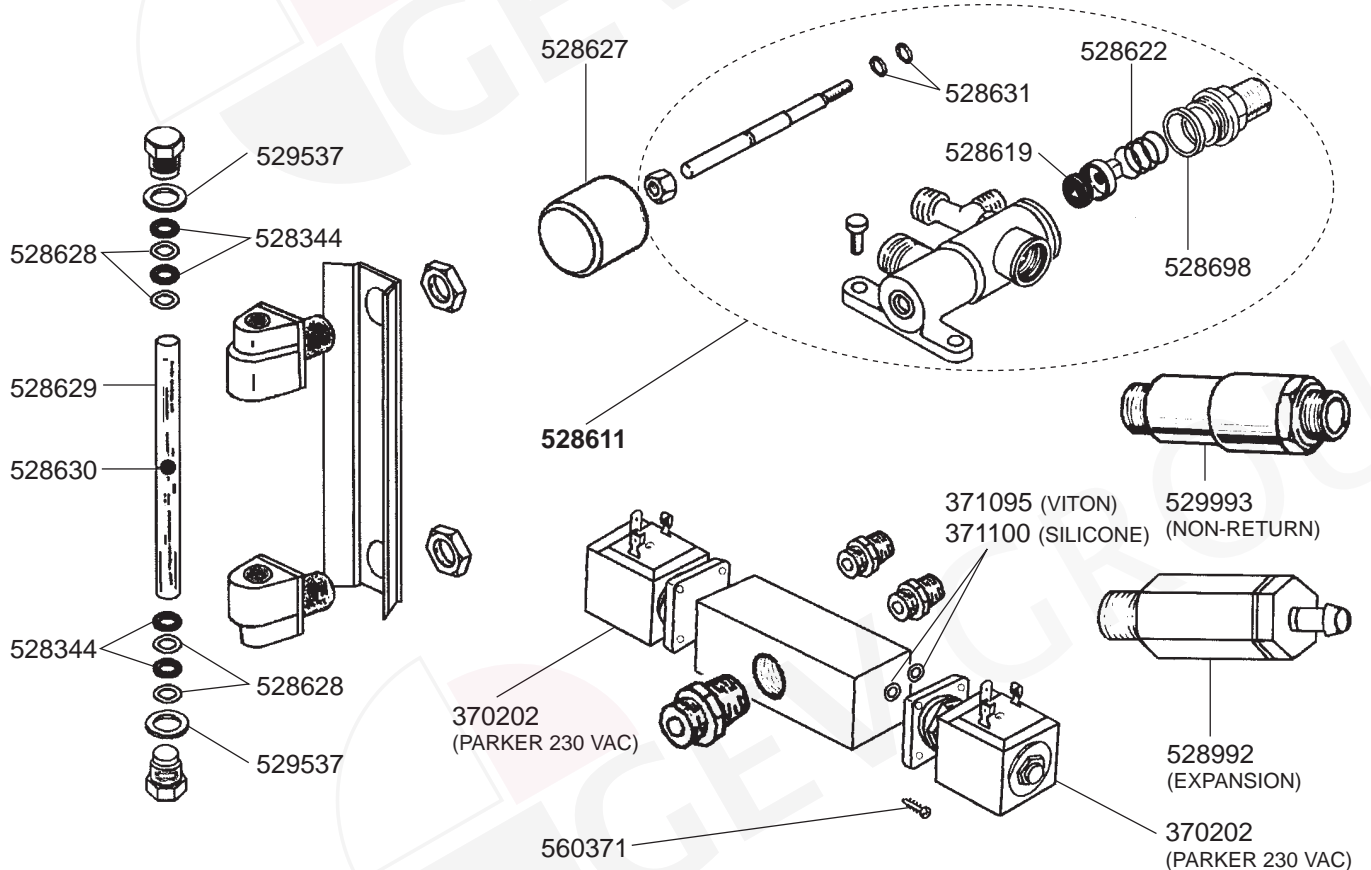

GROUP

FILTER HOLDERS

MAGISTER – ESPRESSO MACHINES

1
ESPRESSO MACHINES

STEAM/WATER TAPS

LEVEL INDICATOR/VALVES

BOILER/MANOMETERS/DRIP TRAYS VARIOUS

ELECTRICAL COMPONENTS MS/ES 40-45