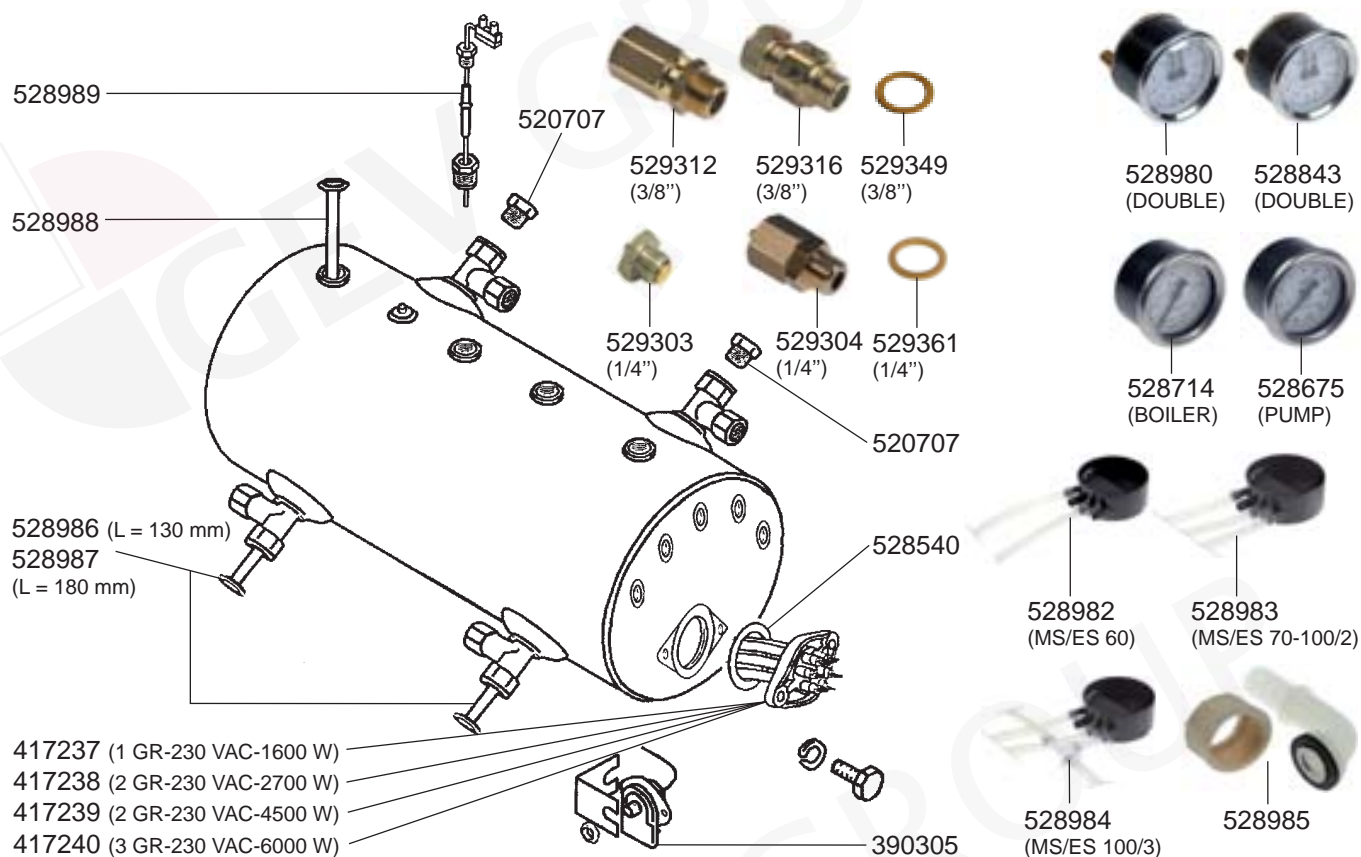

GROUP

FILTER HOLDERS

MAGISTER – ESPRESSO MACHINES

1
ESPRESSO MACHINES

STEAM/WATER TAPS

LEVEL INDICATOR/VALVES

BOILER/MANOMETERS/DRIP TRAYS VARIOUS

ELECTRICAL COMPONENTS MS/ES 40-45