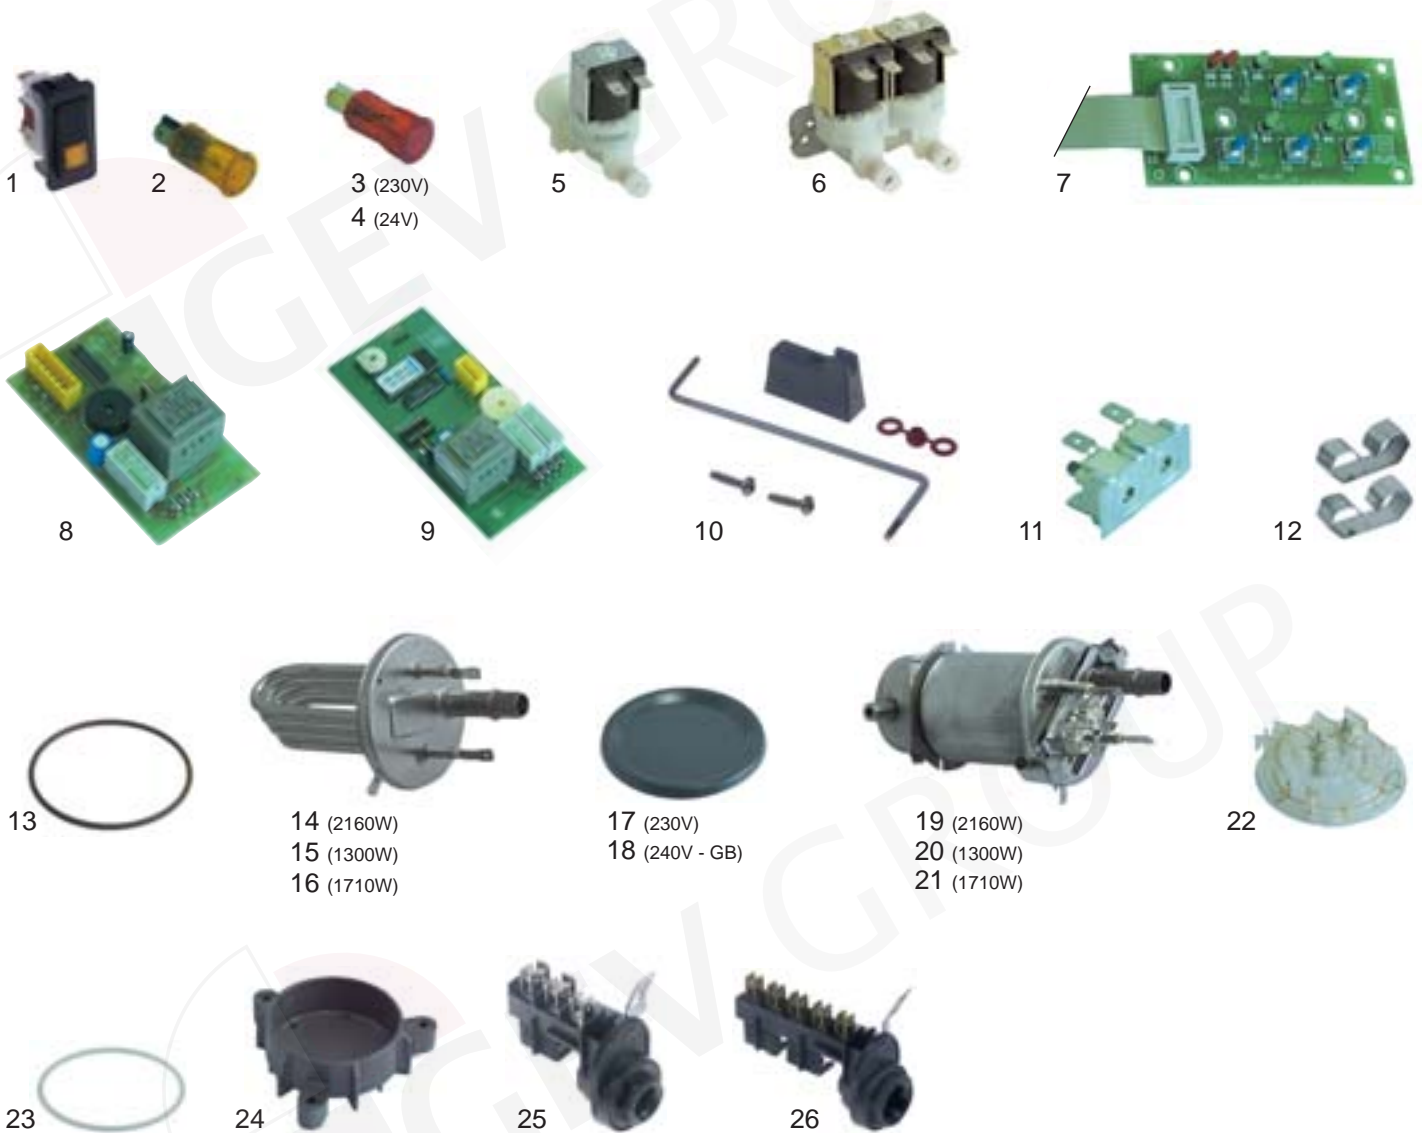

BRAVILOR BONAMAT – COFFEE BREWERS

MONDO/MATIC until 1996

fig.	1	2	3	4	5	6	7	8	9	10	11	12	13	14	15	16	17	18	19	20	21	22	23	24	25	26
part no.	345283	359052	359053	359057	370180	370181	400613	400610	400612	402647	390390	417330	417205	417320	417437	417321	417325	417411	417203	417404	417204	527050	527051	527052	551029	551036
Mondo 1	x	x	x	x				x		x	x	x	x	x			x	x	x			x	x	x	x	
Mondo 2	x	x	x	x				x		x	x	x	x	x			x	x	x			x	x	x	x	
Mondo 3WB	x	x	x	x				x		x	x	x	x	x			x	x	x			x	x	x	x	
Mondo Twin 220V/240V	x	x	x	x				x		x	x	x	x		x	x	x	x		x	x	x	x	x	x	
Matic 2	x				x		x		x		x	x	x	x			x	x	x			x	x	x	x	
Matic 2WB	x				x		x		x		x	x	x	x			x	x	x			x	x	x	x	
Matic 3	x				x		x		x		x	x	x	x			x	x	x			x	x	x	x	
Matic Twin 220V/240V	x					x	x		x		x	x	x		x	x	x	x		x	x	x	x	x	x	
Matic Twin 380V/415V	x					x	x		x		x	x	x	x			x	x	x			x	x	x		x