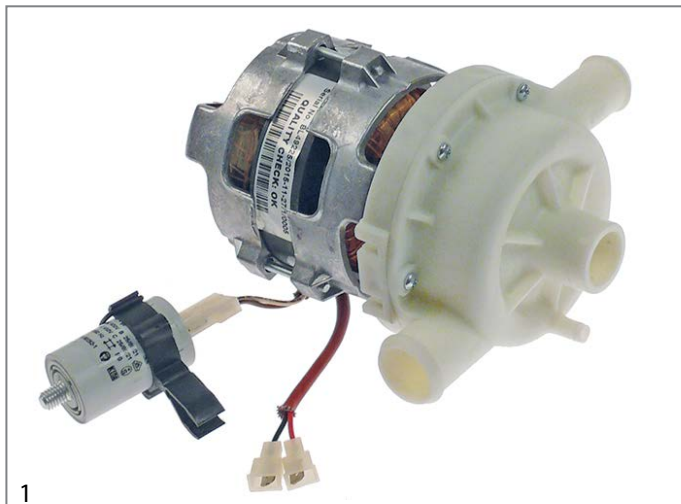

GEV No.	501525	Ref. No.	130168

description pump inlet ø 28mm outlet ø 22/27mm type CF 3091 230V 60Hz 1 phase 0.2kW L 175mm rotation direction right capacitor 4µF LGB with capacitor

For models: 915600, 915601, 915602, 915603, 915604, 915605, 915606, 915607, 915608, 915609, 915610, 915620, 915621, 915666, 915667, 915668, 915669, 915708, 915709, 915710, 915711, 915755, 915886, 915888, 915995, 916062, 916082, 916085, 916086, 916087, 916088, 916186, 916187, 916188, 916189, 916190, 916433, 916434, 916442, 916443, 916448, 916519, 916520, 916526, 916527, 916613, 916639, 916650, Neotech-24-05, Neotech-24-05G...(Other models you can see in the webshop)

spare parts for 501525

GEV No.	365031	Ref. No.	206013

operating capacitor capacity 4µF 450V tolerance 5% 50/60Hz ambient temperature max. -25 to +85°C ø 31mm L 58mm M8 plastic connection male faston 6.3mm protection

GEV No.	509002	Ref. No.	456083 456084

O-ring EPDM thickness 2.62mm ID ø 82.22mm Qty 1 pcs

GEV No.	510703	Ref. No.	141007 80843 REB141007

mechanical shaft seal for shaft ø 13mm slide ring H 13mm height counter ring 5.5mm ED ø 26mm

GEV No.	698765	Ref. No.	124063

impellor ø 70mm H 21mm rotation direction right thread M7L suitable for LGB shaft ø 13mm shaft length 20mm blades 4

GEV No.	698770	Ref. No.	116035

pump cover LGB inlet ø 28mm outlet ø 22/28mm ø 108mm ID ø 84mm