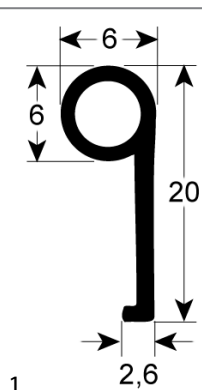

GEV No.	902025	Ref. No.	41247MT
description	door seal W 6mm H 20mm		

GEV No.	505237	Ref. No.	505237
description	foam rubber gasket W 8mm thickness 2mm self-adhesive Qty 450mm		

miscellaneous

GEV No.	511999	Ref. No.	75168
description	gasket for flange ED ϕ 123mm ID ϕ 46mm rubber thickness 3mm hole distance 53mm		
For models:	A3000, A3CD, A3CDDAK, A3CDDAKCK, A3CDDAKYK, A3CDHZ23, A3CDHZ23SWK, A3CDMXT23HZ, A3CDMXT23HZDAKHZ, A3CDSAKRKYK, A3CDT, A3CDT23, A3CDTDAK, A3CDTDAKRKYK, A3CDTDAKWK, A3CDTDAKYK, A3CDTDBK, A3CDTDRKYK, A3CDTDYK, A3CDTSAK, A3CDTSAKRK, A3CDTSAKRKYK, A3CDTSAKWK, A3CDTSAKYK, A3CDTSBKYK, A3CDTSYK, A3DAK, A3DAKWK, A3DAKWYK, A4000, A4CD, A4CDD, A4CDDAK, A4CDMXTHZ23, A4CDMXTHZ23SAKHZ, A4CDSAKRK, A4CDSAKYK, A4CDSBKPWKYK, A4CDT, A4CDTDAK, A4CDTDAKEKYK, A4CDTDAKRK, A4CDTDAKWK, A4CDTDBK, A4CDTDBKPK, A4CDTDBKRPK, A4CDTDEK, A4CDTHZ, A4CDTHZSAKHZ, A4CDTSAK...(Other models you can see in the webshop)		