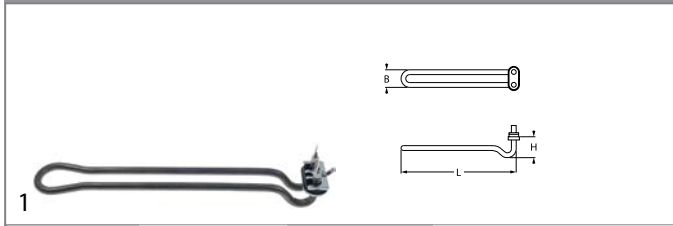

with compression flange 50 x 26mm

GEV No.	420538	Ref. No.	230102
description	heating element 1600W 230V heating circuits 1 flange 50x26mm L 305mm W 47mm H 25mm tube ø 8.5mm connection F6.3		
For models:	915626, 915627, 916676, 916677, 916680, BETA-235, BETA-240, Isytech24-00-UK, Steeltech-13-00-UK, Steeltech-14-00-UK, Steeltech-330K, STEELTECH-340K