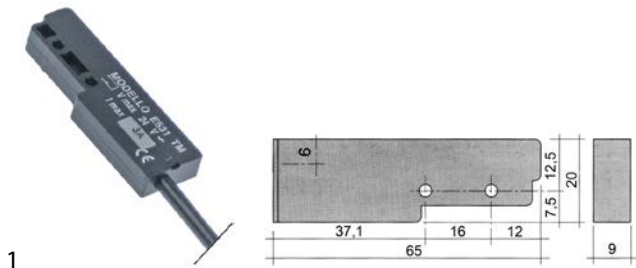

GEV No.	347876	Ref. No.	927056 DEM203
description	magnetic switch L 65mm W 20mm 1NC 24V 4A P max. 100W connection cable cable length 1940mm		
For models:	109, 114, ALFA-109, ALFA-112, ALFA-114, ALFA-215, ALFA-220, LN120L, LN120P, LN180L, LN180P, LN70