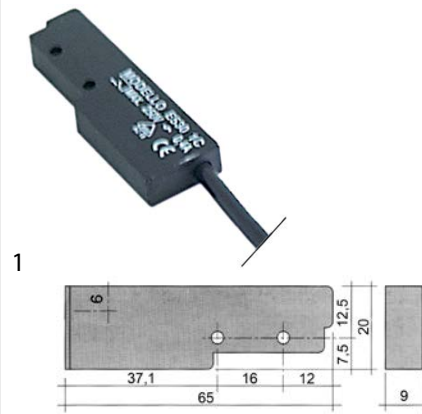

magnetic switches

36x13mm

GEV No.	345118 ¹	Ref. No.	211002 211002AG 80871 REB211002 REB211002AG
description	magnetic switch L 36mm W 13mm 1NO 250V 1A P max. 50W connection cable cable length 980mm		
For models:	35, 40, 403-EUOWASH, 42, 43, 45, 46, 50, 50S, 53, 54, 71, 72, 723, 72-CRP, 74, 74-CRP, 913522, 913524, 913525, 913530, 913531, 913532, 913601, 913647, 913674, 913692, 913693, 913694, 913695, 913755, 913767, 913856, 913857, 913858, 913860, 913861, 913862, 913863, 913873, 913929, 913944, 913946, 913947, 913987, 913988, 914169, 914171, 914237, 914239...(Other models you can see in the webshop)		
accessories for	345118		
	GEV No.	345399	Ref. No. 927088 CWM7
magnet \varnothing 3.3mm L 40mm H 8mm W 13mm hole distance 30mm M3			

¹with coded connector

65x20mm

GEV No.	347876	Ref. No.	927056 DEM203
description	magnetic switch L 65mm W 20mm 1NC 24V 4A P max. 100W connection cable cable length 1940mm		
For models:	109, 114, ALFA-109, ALFA-112, ALFA-114, ALFA-215, ALFA-220, LN120L, LN120P, LN180L, LN180P, LN70		