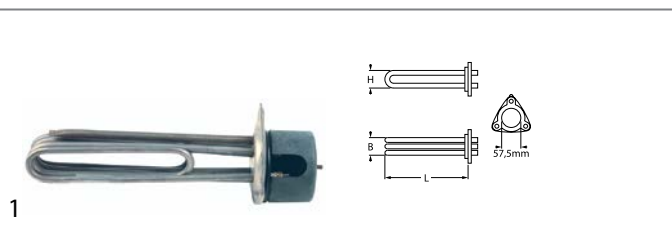

GEV No.	415035	Ref. No.	DRB32
description	heating element 3000W 230V mounting ø 57.5mm heating circuits 3 L 207mm W 40mm H 46mm number of thermostat sleeves 1 thermostat sleeves ø 7.5mm length thermostat sleeves 185mm thermostat sleeve eccentric, non clinging tube ø 8.5mm hole distance 73mm hole ø 8mm connection M4 3 hole flange immersion heater		
For models:	B210, CB290N, LP2000, LP3000		

accessories for	415035		
	GEV No.	521103	Ref. No. —
nut thread M4 H 3mm WS 7 brass Qty 20 pcs			
	GEV No.	521104	Ref. No. —
washer ID ø 4.3mm ED ø 8mm thickness 0.5mm brass Qty 20 pcs for thread M4			
	GEV No.	560111	Ref. No. —
plain washer ID ø 4.3mm ED ø 9mm thickness 0.8mm SS Qty 20 pcs DIN 125A for thread M4			
	GEV No.	560131	Ref. No. —
hexagonal nut thread M4 H 3.2mm WS 7 SS DIN/ISO DIN 934 / ISO 4032/8673 Qty 20 pcs