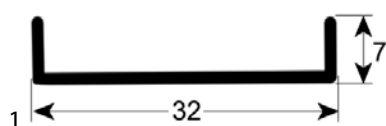

GEV No.	518536	Ref. No.	437052 437081
description	door seal L 590mm W 32mm dishwasher suitable for ELETTROBAR, WOLK equiv. no. 437052		
For models:	913530, 913531, 913532, 913862, 913863, 913988, 914239, 914289, 914295, 914453, 914522, 914605, 914606, 914607, 914608, 914609, 914679, 914680, 914727, 914760, 914761, 914846, 914857, 914890, 914923, 914924, 915257, 915259, 915261, 915372, 915373, 915374, 915499, 915500, 915594, 915595, 915596, 915597, 915629, 915630, 915631, 915722, 915723, 915724, 915767, 915804, 916032, 916033, 916036, 916037...(Other models you can see in the webshop)