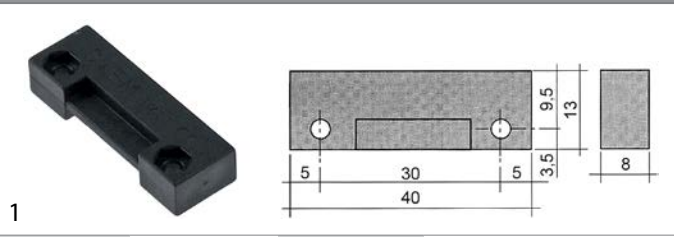

M8x0.75

GEV No.	345631	Ref. No.	DEM2035
description	magnetic switch thread M8x0.75 1NO 250V 1A P max. 50W connection cable cable length 2000mm		
For models:	B150Y, B160Y, S600		

accessories

magnets

GEV No.	345399	Ref. No.	927088 CWM7
description	magnet ø 3.3mm L 40mm H 8mm W 13mm hole distance 30mm M3		
For models:	12, 14, 71, 72, 723, 72-CRP, 74, 74-CRP, 9, 915609, A3000, A3CD, A3CDDAK, A3CDDAKCK, A3CDDAKYK, A3CDHZ23, A3CDHZ23SWK, A3CDMXT23HZ, A3CDMXT23HZDAKHZ, A3CDSAKRKYK, A3CDT, A3CDT23, A3CDTDAK, A3CDTDAKRKYK, A3CDTDAKWK, A3CDTDAYKYK, A3CDTDBK, A3CDTDRKYK, A3CDTDYK, A3CDTSAK, A3CDTSAKRK, A3CDTSAKRKYK, A3CDTSAKWK, A3CDTSAKYK, A3CDTSBKYYK, A3CDTSYK, A3DAK, A3DAKWK, A3DAKWYK, A4000, A4CD, A4CDD, A4CDDAK, A4CDMXT23, A4CDMXT23SAKHZ, A4CDSAKRK, A4CDSAKYK, A4CDSBKPKWYK, A4CDT, A4CDTDAK...(Other models you can see in the webshop)		