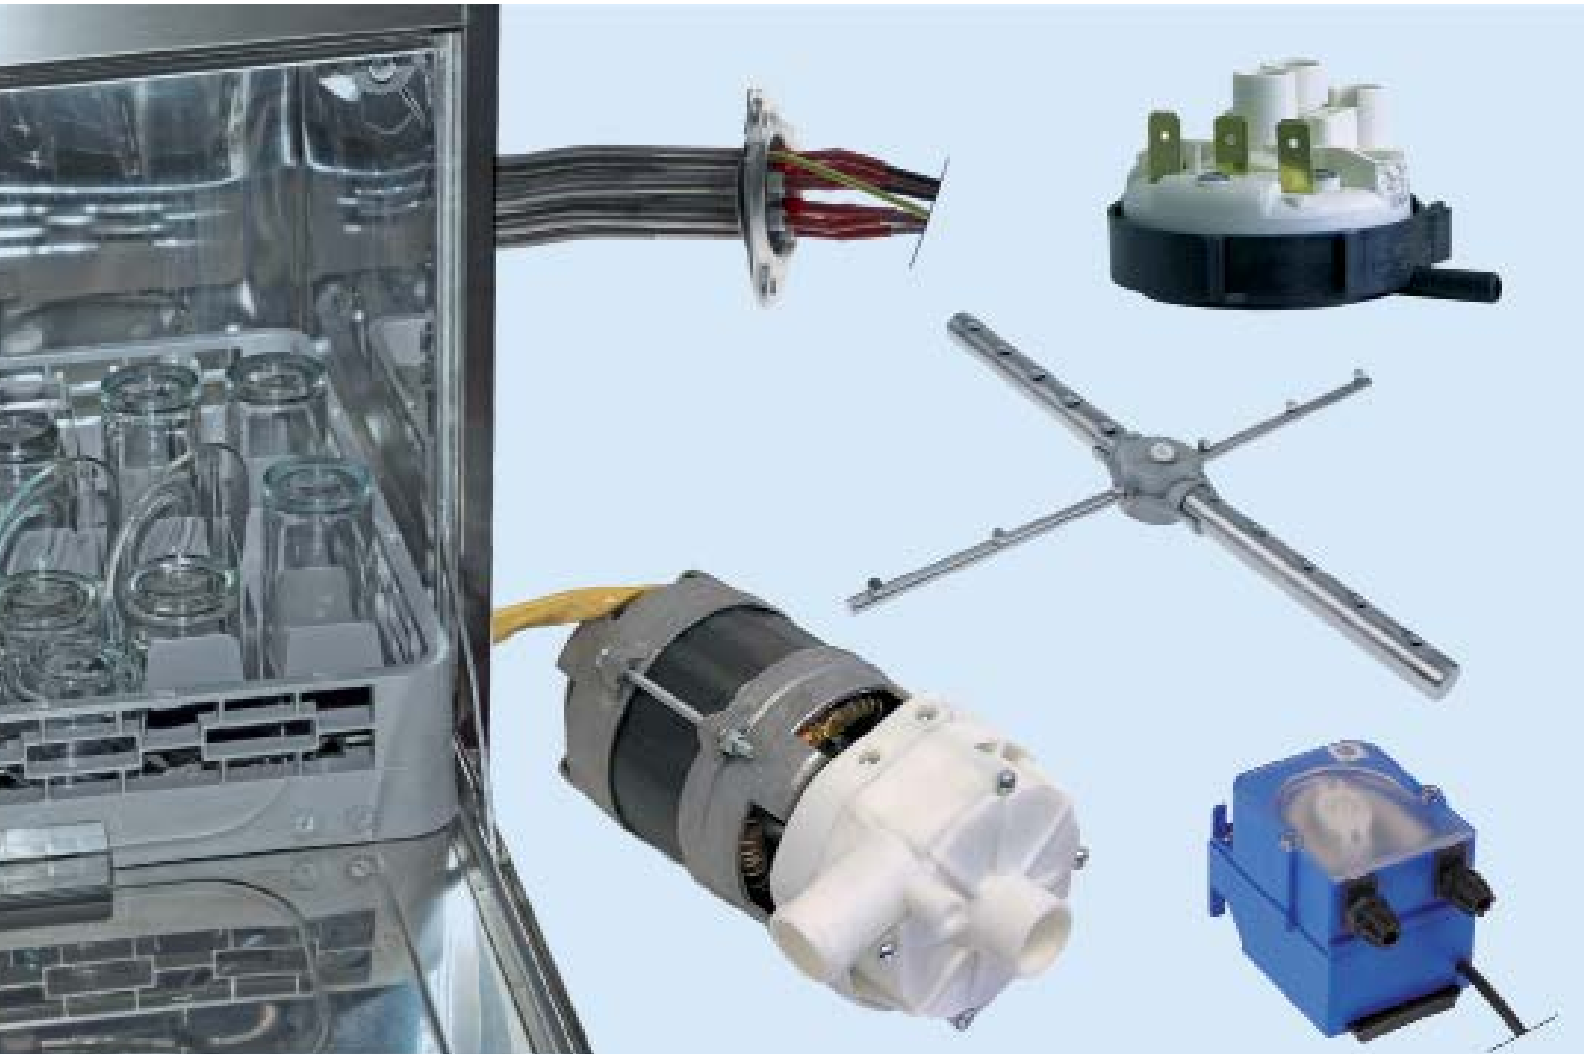

Spare Parts for Dishwashing

Spare parts suitable for

COLGED

2018

Find the complete and up-to-date range of products in our GEV Webshop

heating elements

contact heaters

			
1			
GEV No.	416237	Ref. No.	230104 230105 999206
description	contact heater 1400W 230V heating circuits 1 L 133mm W 120mm H 10mm dishwasher connection soldering connection connection distance 76mm connection length 37mm heat-conducting paste included hole \varnothing 7mm dry heating element		
For models:	914629, 914630, 914631, 914925, 915294, Gold56, GOLD-56, GS-55, GS-55-CRP, GS-55-CRP-SP, GS-57, TOPTECH-500-CRP, Toptech-500-CRP-s.p.		