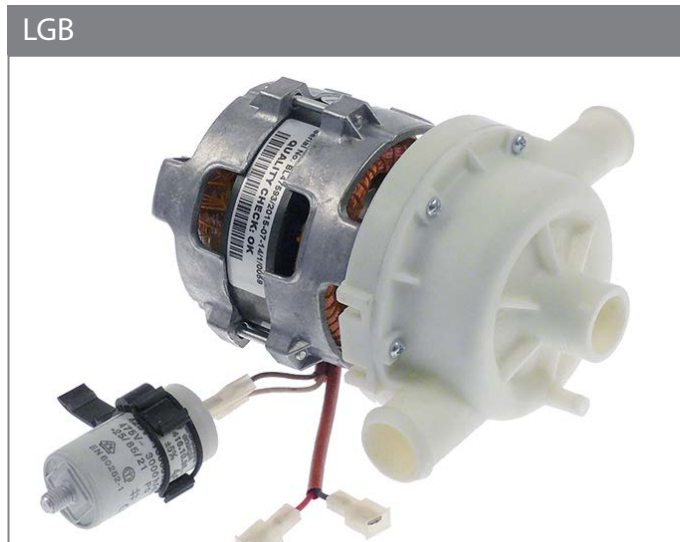

1			
GEV No.	501503	Ref. No.	130166
description	pump inlet ø 28mm outlet ø 22/27mm type CF 2745 230V 50Hz 1 phase 0.19kW L 175mm rotation direction right capacitor 4µF LGB with capacitor		
For models:	915600, 915601, 915602, 915603, 915604, 915605, 915606, 915607, 915608, 915609, 915610, 915620, 915621, 915666, 915667, 915668, 915669, 915708, 915709, 915710, 915711, 915755, 915886, 915888, 915995, 916062, 916082, 916085, 916086, 916087, 916088, 916186, 916187, 916188, 916189, 916190, 916433, 916434, 916442, 916443, 916448, 916519, 916520, 916526, 916527, 916613, 916639, 916650, 916919, 916920...(Other models you can see in the webshop)		
spare parts for	501503		
	GEV No.	365031	Ref. No. 206013
	operating capacitor capacity 4µF 450V tolerance 5% 50/60Hz ambient temperature max. -25 to +85°C ø 31mm L 58mm M8 plastic connection male faston 6.3mm protection		
	GEV No.	509002	Ref. No. 456083 456084
	O-ring EPDM thickness 2.62mm ID ø 82.22mm Qty 1 pcs		
	GEV No.	510703	Ref. No. 141007 80843 REB141007
	mechanical shaft seal for shaft ø 13mm slide ring H 13mm height counter ring 5.5mm ED ø 26mm		
	GEV No.	698765	Ref. No. 124063
	impellor ø 70mm H 21mm rotation direction right thread M7L suitable for LGB shaft ø 13mm shaft length 20mm blades 4		
	GEV No.	698770	Ref. No. 116035
	pump cover LGB inlet ø 28mm outlet ø 22/28mm ø 108mm ID ø 84mm