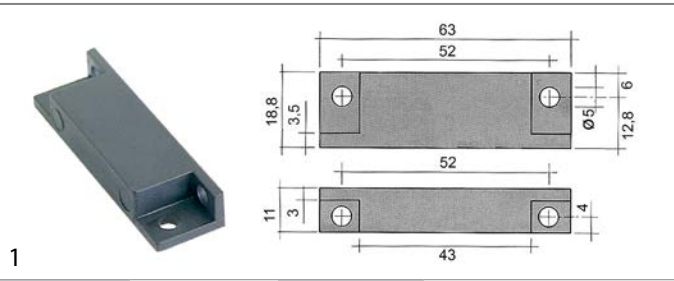

M8x0.75

GEV No.	345631	Ref. No.	DEM2035
description	magnetic switch thread M8x0.75 1NO 250V 1A P max. 50W connection cable cable length 2000mm		
For models:	B150Y, B160Y, S600		

accessories

magnets

GEV No.	345399	Ref. No.	927088 CWM7
description	magnet ø 3.3mm L 40mm H 8mm W 13mm hole distance 30mm M3		
For models:	12, 14, 71, 72, 723, 72-CRP, 74, 74-CRP, 9, 915609, A3000, A3CD, A3CDDAK, A3CDDAKCK, A3CDDAKYK, A3CDHZ23, A3CDHZ23SWK, A3CDMXT23HZ, A3CDMXT23HZDAKHZ, A3CDSAKRKYK, A3CDT, A3CDT23, A3CDTDAK, A3CDTDAKRKYK, A3CDTDAKWK, A3CDTDAYKYK, A3CDTDBK, A3CDTDRKYK, A3CDTDYK, A3CDTSAK, A3CDTSAKRK, A3CDTSAKRKYK, A3CDTSAKWK, A3CDTSAKYK, A3CDTSBKYYK, A3CDTSYK, A3DAK, A3DAKWK, A3DAKWYK, A4000, A4CD, A4CDD, A4CDDAK, A4CDMXT23, A4CDMXT23SAKHZ, A4CDSAKRK, A4CDSAKYK, A4CDSBKPKWYK, A4CDT, A4CDTDAK...(Other models you can see in the webshop)		