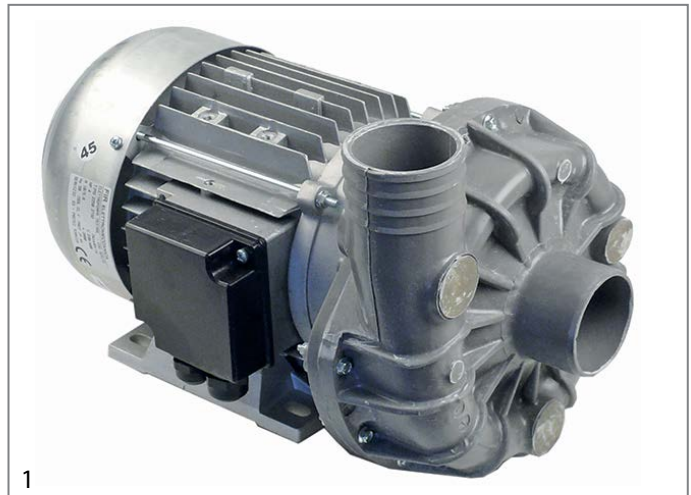

1

GEV No.	499336	Ref. No.	929175 DPE453S
description	pump inlet ø 62 outlet ø 62 type 2250.2732 230/400V 50Hz 2.95kW 4HP		
For models:	GOLD-201, GOLD-301, KLP30140, KLP301DDDT, LP201, LP301, LP30140, LP301DDDT, PLP301, PLP30123, TOPTECH-924, TT924		
spare parts for	499336		
	GEV No.	510687	Ref. No. 929179 RAT20
	mechanical shaft seal for shaft ø 18mm height counter ring 8mm ID ø 17mm ED ø 39mm H 15mm mounting ø 42mm int. ø 1 21mm		
	GEV No.	521026	Ref. No. —
	pump cover gasket ID ø 182.5mm thickness 5x4.5mm		
	GEV No.	521028	Ref. No. —
	pump cover FIR inlet ø 62mm outlet ø 62mm turn direction right ø 215mm ID ø 175mm inner height 40mm		
	GEV No.	521277	Ref. No. 929181 RAG28
	impellor ø 135mm H 39mm pump type Fir 2275 - 3.6HP thread M14L