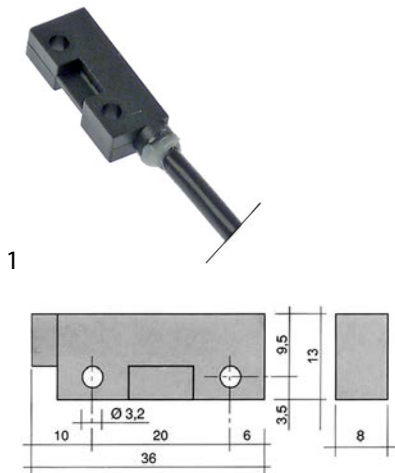

magnetic switches

36x13mm

GEV No.	345118¹	Ref. No.	211002 211002AG 80871 REB211002 REB211002AG
description	magnetic switch L 36mm W 13mm 1NO 250V 1A P max. 50W connection cable cable length 980mm		
For models:	35, 40, 403-EUOWASH, 42, 43, 45, 46, 50, 50S, 53, 54, 71, 72, 723, 72-CRP, 74, 74-CRP, 913522, 913524, 913525, 913530, 913531, 913532, 913601, 913647, 913674, 913692, 913693, 913694, 913695, 913755, 913767, 913856, 913857, 913858, 913860, 913861, 913862, 913863, 913873, 913929, 913944, 913946, 913947, 913987, 913988, 914169, 914171, 914237, 914239...(Other models you can see in the webshop)		
accessories for	345118		
	GEV No.	345399	Ref. No. 927088 CWM7
magnet $\varnothing$ 3.3mm L 40mm H 8mm W 13mm hole distance 30mm M3			

¹with coded connector

65x20mm