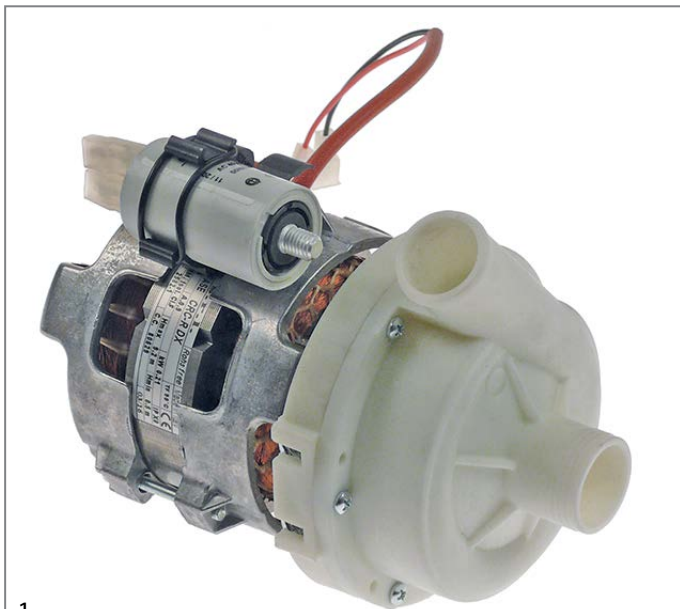

GEV No.	501526	Ref. No.	80629

description pump inlet ø 28mm outlet ø 26mm type CRC-R DX 230V 60Hz 1 phase 0.21kW L 175mm rotation direction left capacitor 4µF LGB

For models: 915184, 915185, 915187, 915188, 915202, 915203, 915204, 915208, 915209, 915399, 915504, 915505, 915506, 915507, 915508, 915509, 915510, 915511, 915606, 915607, 915608, 915609, 915610, 915668, 915669, 915710, 915711, 915714, 915715, 915716, 915718, 915719, 915755, 915862, 915863, 915864, 915865, 915886, 915888, 915922, 915995, 915996, 915997, 916044, 916061, 916062, 916063, 916064, 916065, 916082...(Other models you can see in the webshop)

spare parts for 501526

GEV No.	365031	Ref. No.	206013

operating capacitor capacity 4µF 450V tolerance 5% 50/60Hz ambient temperature max. -25 to +85°C ø 31mm L 58mm M8 plastic connection male faston 6.3mm protection

GEV No.	509002	Ref. No.	456083 456084

O-ring EPDM thickness 2.62mm ID ø 82.22mm Qty 1 pcs

GEV No.	510703	Ref. No.	141007 80843 REB141007

mechanical shaft seal for shaft ø 13mm slide ring H 13mm height counter ring 5.5mm ED ø 26mm

GEV No.	521091	Ref. No.	116040

pump cover LGB inlet ø 28mm outlet ø 26mm pump type CRC-R DX

GEV No.	521092	Ref. No.	124070

impellor ø 80mm H 25mm pump type CRC-R DX thread M6R shaft ø 13mm shaft length 20mm