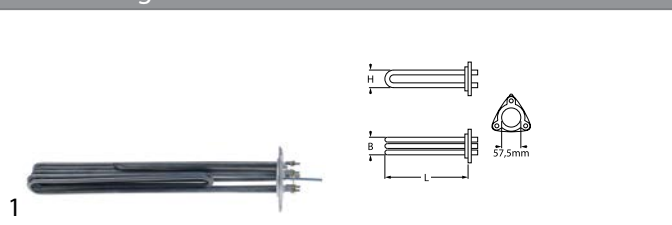

3 hole flange ø57.5mm

GEV No.	418871	Ref. No.	927276 DRB100 DRB100C
description	heating element 10000W 230V mounting ø 57.5mm heating circuits 3 L 375mm W 40mm H 33mm number of thermostat sleeves 1 thermostat sleeves ø 7mm length thermostat sleeves 225mm thermostat sleeve upper centre not clinging tube ø 6.3mm hole distance 73mm hole ø 8mm connection length 24mm		
For models:	109, 114, 12, 14, 15, 20, 27, 9, ALFA-109, ALFA-112, ALFA-114, ALFA14DR-15, ALFA14DR-20, ALFA14DR-27, ALFA-215, ALFA-220, LN120L, LN120P, LN180L, LN180P, LN70, PLT-130, PLT-150, PLT-220, PLT-250, SERIE-LN		

accessories for	418871		
	GEV No.	510409	Ref. No. 929046 CGG55
O-ring EPDM thickness 5.34mm ID ø 56.52mm Qty 1 pcs