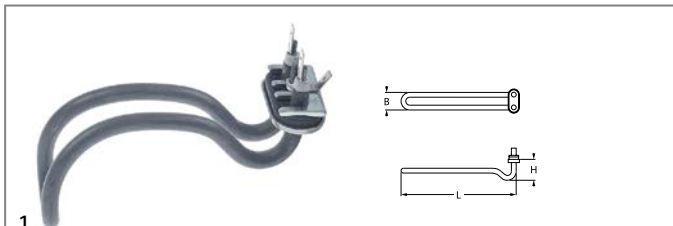

GEV No.	420332	Ref. No.	230107
description	heating element 600W 230V heating circuits 1 flange 50x26mm L 125mm W 48mm H 70mm tube ø 8.4mm connection male faston 6.3mm immersion heater compression flange		
For models:	914237, 914610, 914611, 914996, GL42, Gold43, GOLD-43, Toptech-400, Toptech-400-Integra		
spare parts for	420332		
	GEV No.	510387	Ref. No. 437086
gasket L 46mm W 22mm ømm EPDM for heating element for flange 50x26mm			
	GEV No.	510388	Ref. No. —
counterflange ømm hole distancemm perforation ømm L 43mm W 21mm SS for heating element for flange 50x26mm