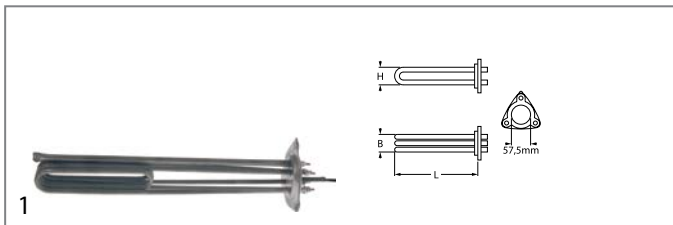

GEV No.	415846	Ref. No.	927315 DRB41
description	heating element 4000W 230V mounting ø 57.5mm heating circuits 3 L 327mm W 36mm H 42mm number of thermostat sleeves 1 thermostat sleeves ø 7mm length thermostat sleeves 320mm thermostat sleeve eccentric, non clinging tube ø 6.3mm hole distance 72mm hole ø 8mm connection M4 3 hole flange immersion heater		
For models:	CS510N, CS520N, CS610N, CS710N, LN120L, LN120P, LN180L, LN180P, LN70, LP2000, LP3000, S50, S500, S60, S600, S80, SERIE-LN