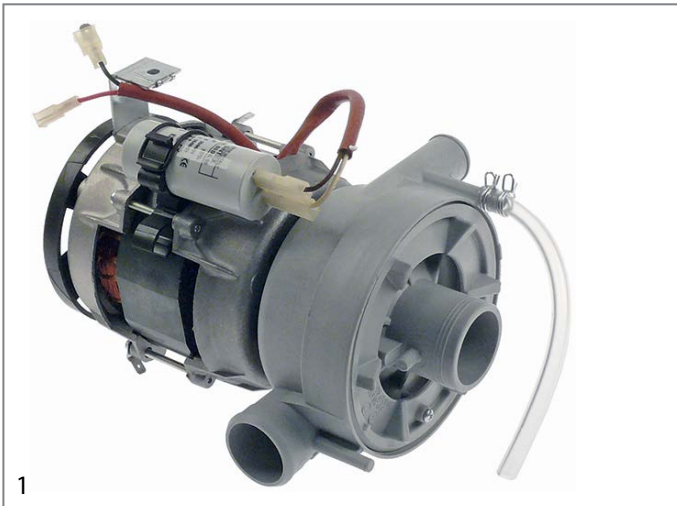

GEV No.	501485	Ref. No.	130977
description	pump inlet ø 42mm outlet ø 37mm type LA500 230V 50Hz 1 phase 0.47kW L 220mm rotation direction right capacitor 10µF auxiliary pressure connection 8mm LGB		
For models:	915190, 915191, 915192, 915211, 915996, 915997, 916032, 916033, 916036, 916037, 916038, 916039, 916042, 916043, 916044, 916061, 916063, 916064, 916065, 916083, 916084, 916089, 916090, 916091, 916092, 916093, 916168, 916169, 916170, 916171, 916191, 916192, 916193, 916194, 916195, 916270, 916271, 916272, 916273, 916274, 916275, 916336, 916337, 916338, 916376, 916377, 916378, 916379, 916380, 916381...(Other models you can see in the webshop)		
spare parts for	501485		
	GEV No.	365015	Ref. No. 206002 REB206002
	operating capacitor capacity 10µF 400V tolerance 5%Hz ambient temperature max. -25 to +85°C ø 35.5mm L 59mm M8 plastic connection male faston 6.3mm protection		
	GEV No.	510702	Ref. No. —
	mechanical shaft seal height counter ring 5.5mm ID ø 12mm		
	GEV No.	521024	Ref. No. 124057 73053
	impellor ø 88mm H 30mm rotation direction right thread M7L shaft ø 12mm blades 6		
	GEV No.	698767	Ref. No. 335015
	fan blade ø 110mm H 18mm shaft intake ø 12mm plastic blades 6		
	GEV No.	698768	Ref. No. 480148 73051
	pump cover LGB inlet ø 42mm pump type LA50 AP ø 115mm ID ø 36mm		
	GEV No.	698769	Ref. No. 116032
	pump casing ø 125mm outlet ø 24/37mm		
	GEV No.	698810	Ref. No. 456078
	O-ring EPDM thickness 3.56mm ID ø 112mm Qty 1 pcs		
	GEV No.	698827	Ref. No. 429074
	threaded ring LGB pump type LA50 ø 120mm ID ø 70mm