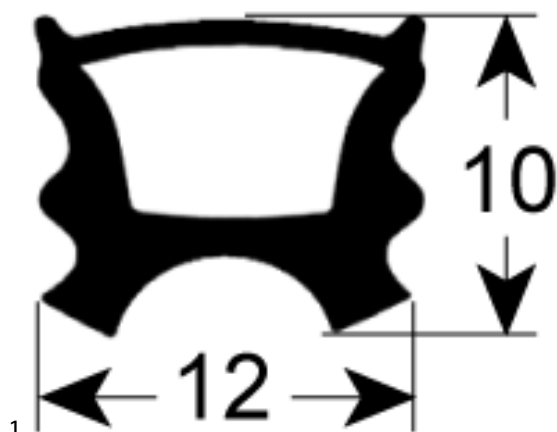

special gaskets

door seals for dishwashers

GEV No.	518613	Ref. No.	437103
description	door seal L 555mm W 395mm for dishwasher 3-sided		
For models:	915180, 915181, 915182, 915184, 915185, 915187, 915188, 915190, 915191, 915192, 915196, 915197, 915198, 915202, 915203, 915204, 915208, 915209, 915211, 915215, 915216, 915217, 915351, 915352, 915353, 915354, 915355, 915399, 915504, 915505, 915506, 915507, 915508, 915509, 915510, 915511, 915712, 915713, 915714, 915715, 915716, 915717, 915718, 915719, 915862, 915863, 915864, 915865, 915922, 915923...(Other models you can see in the webshop)		

GEV No.	518536	Ref. No.	437052 437081
description	door seal L 590mm W 32mm dishwasher suitable for ELETTROBAR, WOLK equiv. no. 437052		
For models:	913530, 913531, 913532, 913862, 913863, 913988, 914239, 914289, 914295, 914453, 914522, 914605, 914606, 914607, 914608, 914609, 914679, 914680, 914727, 914760, 914761, 914846, 914857, 914890, 914923, 914924, 915257, 915259, 915261, 915372, 915373, 915374, 915499, 915500, 915594, 915595, 915596, 915597, 915629, 915630, 915631, 915722, 915723, 915724, 915767, 915804, 916032, 916033, 916036, 916037...(Other models you can see in the webshop)