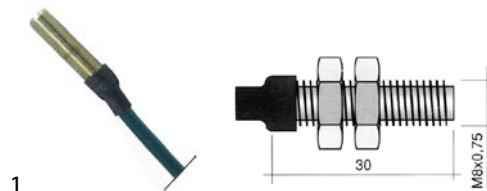

GEV No.	345631	Ref. No.	DEM2035
description	magnetic switch thread M8x0.75 1NO 250V 1A P max. 50W connection cable cable length 2000mm		
For models:	B150Y, B160Y, S600