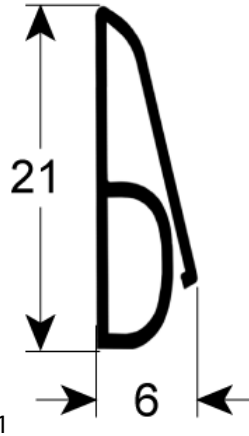

hinge pins

1

GEV No.	518264	Ref. No.	325034
description	hinge pin hinge pin		
For models:	40, 403-EUROWASH, 913524, 913525, 913601, 913647, 913674, 913694, 913695, 913755, 913767, 913856, 913857, 913860, 913861, 913873, 913929, 913944, 913987, 914296, 914510, 914601, 914602, 914603, 914604, 914634, 914677, 914681, 914695, 914699, 914700, 914704, 914714, 914728, 914845, 914889, 914895, 914896, 914940, 914941, 914942, 915332, 915589, 915590, 915591, 915600, 915601, 915602, 915603, 915604...(Other models you can see in the webshop)		

1

GEV No.	518267	Ref. No.	325036
description	hinge pin hinge pin		
For models:	45, 46, 50, 50S, 53, 913530, 913531, 913532, 913862, 913863, 913988, 914171, 914239, 914289, 914295, 914297, 914453, 914522, 914605, 914606, 914607, 914608, 914609, 914678, 914679, 914680, 914682, 914727, 914760, 914761, 914846, 914857, 914890, 914923, 914924, 914937, 914945, 914971, 915135, 915257, 915259, 915261, 915372, 915373, 915374, 915499, 915500, 915592, 915593, 915594...(Other models you can see in the webshop)		

door seals

1

GEV No.	512459	Ref. No.	43383
description	door seal L 1400mm W 21mm		
For models:	Toptech-924, Toptech-92-4400V-3Ph-60Hz, TT924, TT924HZ