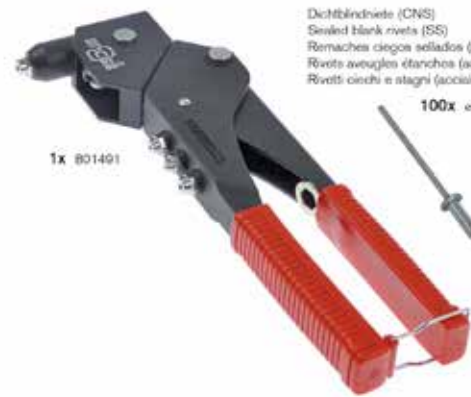

Blindrivete (Aluminium)
Blind rivets (aluminium)
Remaches ciegos (aluminio)
Rivets aveugle (aluminium)
Rivetti ciechi (aluminio)

100x ø 3,2mm, L 6mm
100x ø 3,2mm, L 8mm
100x ø 3,2mm, L 10mm
100x ø 4,0mm, L 6mm
100x ø 4,0mm, L 8mm
100x ø 4,0mm, L 10mm
50x ø 4,8mm, L 7mm
50x ø 4,8mm, L 9mm
50x ø 4,8mm, L 11mm

Blindrivete (CNS)
Blind rivets (SS)
Remaches ciegos (acero inox)
Rivets aveugle (acier inox)
Rivetti ciechi (acciaio inox)

100x ø 3,2mm, L 6mm
100x ø 3,2mm, L 8mm
100x ø 3,2mm, L 10mm
50x ø 3,9mm, L 6mm
50x ø 4,0mm, L 7,5mm
50x ø 4,8mm, L 9mm
50x ø 4,8mm, L 10mm

Dichtblindrivete (CNS)
Sealed blind rivets (SS)
Remaches ciegos sellados (acero inox)
Rivets aveugles étanches (acier inox)
Rivetti ciechi e stagni (acciaio inox)

1x 801491

100x ø 3,2mm, L 10mm