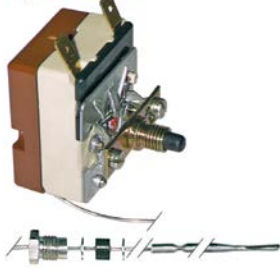

maximaal thermostaten

Serie 55.13_

bestelnr.	375048	fabrikantnr.	03093
omschrijving	maximaalthermostaat uitschakeltemp. 132°C 1-polig 16A voeler ø 3.1mm voeler L 248mm capillaire 830mm capillaire pijp geïsoleerdmm stopbus M9x1 voeler RVS		
Voor modellen:	1-PBD-Antraciet, 1-PBD-Rood, 2-PBD-Antraciet, 2-PBD-Rood, A100W, A100W-2N-380-415V, A200W, A200W-2N-380-415V, A202W, B100, B200, B200WF, B202, B600W, B600W-DUO, B600W-DUO-DOS, DWI-GL60HW-3N-400V, DWI-GL90HW-3N-400V, FC-GL-1x10-HW-3N-400V, FC-GL-1x20-HW-3N-400V, FC-GL-2x10-HW-3N-400V, FC-GL-2x20-HW-3N-400V, FC-GL-2x5-HW-3N-400V, M100W, M200W, M200W-Black, M202W, M202W-Black, MT100W, MT200W, MT200W-Black, MT200Wp, MT200Wp-Black, MT202W, MT202W-Black, MW-5L, MWR-10L, MWR-20L, MWR-40L, MWR-5L, MWRn-10L, MWRn-20L, MWRn-5L, OptiFresh-1, OptiFresh-2, OptiFresh-3, OptiFresh-4, OptiFresh-Bean-1, OptiFresh-Bean-2, OptiFresh-Bean-3...(Andere modellen die u kunt zien in de webshop)