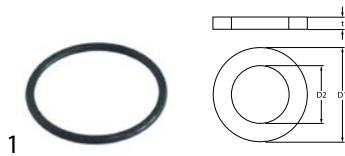

solenoid valves

solenoid valves (water)

ELBI

straight

GEV No.	373018	Ref. No.	E30001000
description	solenoid valve single straight 230VAC inlet 3/4" outlet 14mm DN10 ELBI		
spare parts for	373018		
	GEV No.	370467	Ref. No. —
	solenoid valve filter suitable for ELBI		

gaskets

O-rings

EPDM

GEV No.	517045	Ref. No.	E13018
description	O-ring EPDM thickness 1.78mm ID ø 21.95mm Qty 1 pcs		

fastening material

screws

knurled screws

GEV No.	517039	Ref. No.	E11101/I
description	Thumb screw thread M8x1.25 thread L 8mm ø 30mm H 3mm SS mounting pos. lower		