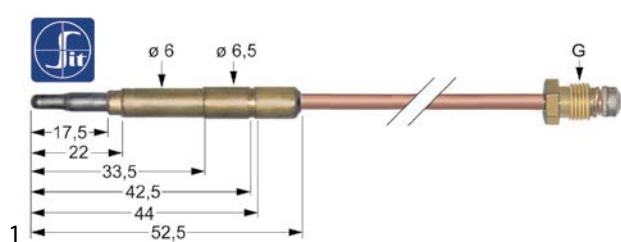

1

GEV No.	104650	Ref. No.	4.033374-0
description	ignition electrode D1 ø 7mm connection male faston 2.8mm BL1 76mm		

thermocouples

plug-in thermocouples

plug-in thermocouples standard

with barrel socket ø6(6.5)mm

thermocouples SIT

1

GEV No.	107601	Ref. No.	32409
description	thermocouple SIT M8x1 L 600mm plug connection ø6.0(6.5)mm		

handles and hand wheels

hand wheels

hand wheels

1

GEV No.	690767	Ref. No.	17612
description	hand wheel ø 200mm D1 ø 20mm groove width 6.3mm		