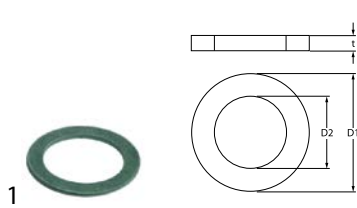

heating elements

accessories

sealing washers

fibre gaskets

GEV No.	528001	Ref. No.	N/A
description	flat gasket fibre ED $\varnothing$ 56.5mm ID $\varnothing$ 41.8mm thickness 3.2mm Qty 1 pcs		

equipment-specific units

for espresso machines

level glasses

level glasses

gaskets

GEV No.	529408	Ref. No.	12200
description	gasket D1 $\varnothing$ 16mm D2 $\varnothing$ 10mm H 8mm water level glass		

balls

GEV No.	529355	Ref. No.	15300
description	ball $\varnothing$ 6mm plastic for level glass