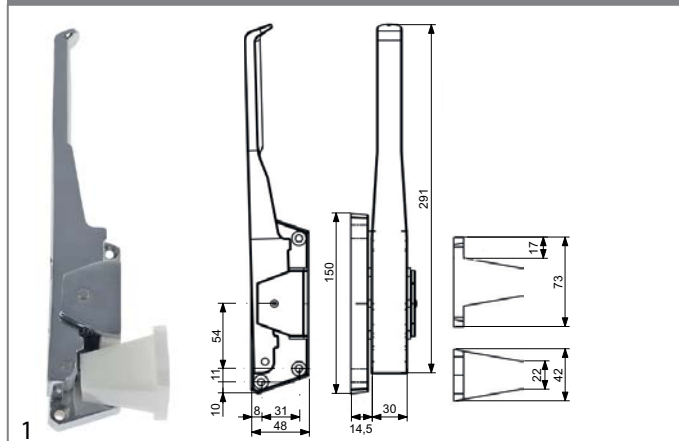

locks

walk-in fridge catches

MTH

GEV No.	694778	Ref. No.	E1510045
description	walk-in fridge catch type 130ZF mounting pos. left door thickness 68-92mm L 150mm external		

GEV No.	694777	Ref. No.	E1510041
description	walk-in fridge catch type 130ZF mounting pos. right door thickness 68-92mm L 150mm external		