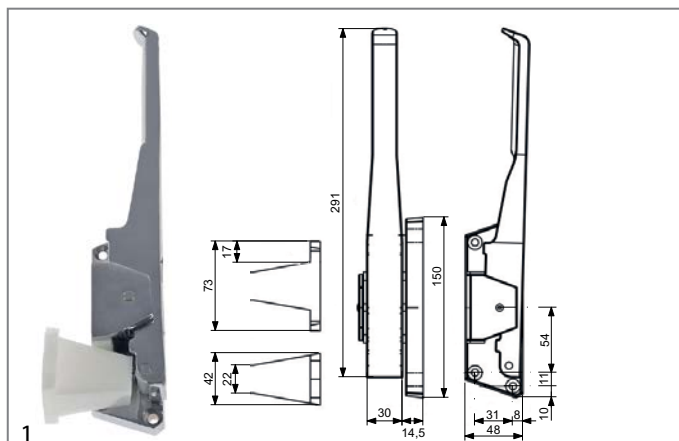

locks

walk-in fridge catches

MTH

GEV No.	694778	Ref. No.	E1510045
description	walk-in fridge catch type 130ZF mounting pos. left door thickness 68-92mm L 150mm external		

GEV No.	694777	Ref. No.	E1510041
description	walk-in fridge catch type 130ZF mounting pos. right door thickness 68-92mm L 150mm external		