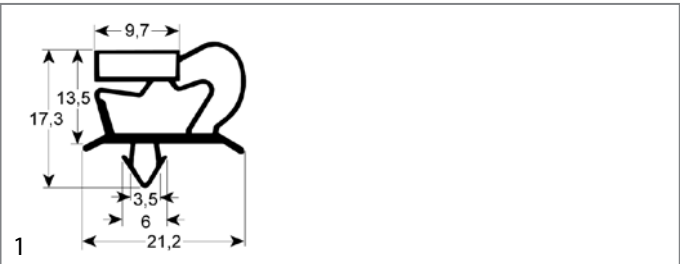

gaskets

refrigeration gaskets

plug-in gaskets

profile 9048

We offer custom-made gaskets for this profile

GEV No.	902258	Ref. No.	N/A
description	refrigeration gasket profile 9048 Wmm L 2500mm