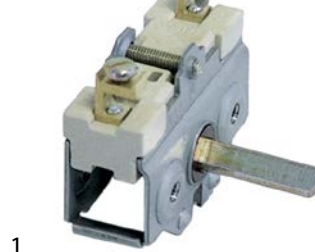

cam switches

2 operating positions

GEV No.	300112	Ref. No.	CR-B105 DT-B102 GP-B102 KL-007 KO-B102 KO-B102-150 WF-B103 WF-B103-150
description	cam switch 1NO sequence 0-1 10A shaft ø 6x4.6mm shaft L 23mm connection screw ON-OFF