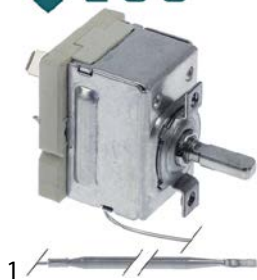

GEV No.	390821	Ref. No.	CR-B118 KG2735DEG-24 KL-010 KO-B118 WF-B112 WF-B112-150
description	thermostat t.max. 310°C temperature range 50-310°C 1-pole 1NO 16A probe ø 4mm probe L 111mm capillary pipe 1000mm capillary pipe isolated gland nut shaft ø 6x4.6mm shaft L 16mm shaft position° shaft position rotation 270°		

switches and momentary switches

rocker/momentary rocker switches

30x11mm

GEV No.	347350	Ref. No.	PI-B100 PI-B100-150
description	rocker switch mounting measurements 30x11mm black 1CO 250V 16A I O connection male faston 6.3mm ambient temperature max. 90°C protection IP40