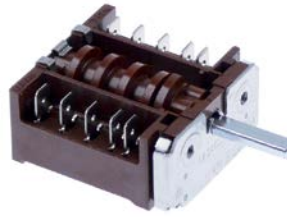

cam switches

4 operating positions

GEV No.	300243	Ref. No.	912102
description	cam switch 2 operating positions sequence 0-1 shaft ø 6x4.6mm shaft L 23mm connection male faston 6.3mm 4-pole		

lamps

indicator lights

indicator lights (complete)

ø12mm

with plug-in socket

GEV No.	357110	Ref. No.	912119
description	indicator light ø 12mm green 400V connection male faston 6.3mm temp.-resist. 100°C		

GEV No.	360509	Ref. No.	912003
description	indicator light ø 12mm yellow 230V connection male faston 6.3mm thermometer		

GEV No.	357111	Ref. No.	912126
description	indicator light ø 12mm yellow 400V connection male faston 6.3mm thermometer