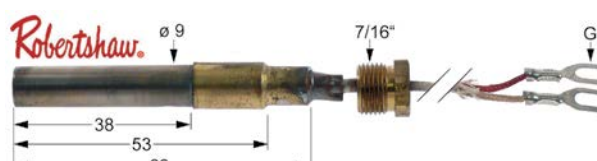

1

GEV No.	103246	Ref. No.	022770
description	thermopile ROBERTSHAW L 36" - 915mm probe $\varnothing$ 9mm probe L 38mm 250-750mV screw connection 7/16" connection spate terminals