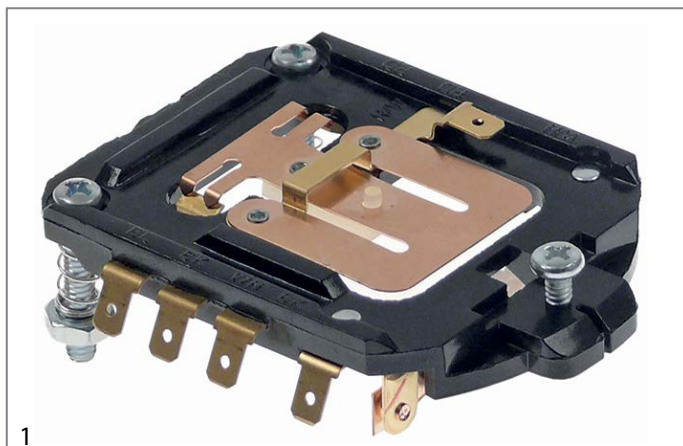

## miscellaneous

1			
<b>GEV No.</b>	360746	<b>Ref. No.</b>	240904-2 4162402 W10119326
<b>description</b>	control PCB for mixer connection F4.8x0.8		