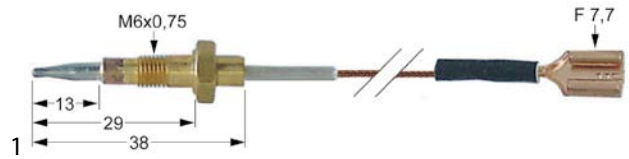

gas taps

SABAF

1

GEV No.	106062	Ref. No.	01G463
description	gas tap SABAF type 10 gas inlet pipe flange \varnothing 16mm bypass nozzle \varnothing 0.25mm gas outlet M13x1 IT (tube \varnothing 8mm) front fixing thermocouple connection plug-in connection shaft \varnothing 8x6.5mm shaft L 45/12mm shaft flat lower		

spare parts for	106062
	GEV No. 106723 Ref. No. — magnet unit L 29mm D1 \varnothing 12.5mm D2 \varnothing 8.5mm suitable for SABAF

accessories for	106062
	GEV No. 101277 Ref. No. — olive ID \varnothing 8mm Qty 1 pcs
	GEV No. 101376 Ref. No. — gasket ID \varnothing 8mm ED \varnothing 12mm H 3/5mm
	GEV No. 101477 Ref. No. — union screw thread M13x1 tube \varnothing 8mm Qty 1 pcs
	GEV No. 101751 Ref. No. — bracket
	GEV No. 560082 Ref. No. — hexagonal screw thread M4 thread L 16mm SS WS 7 Qty 20 pcs DIN 933 / ISO 4017

ignition parts

thermocouples

threaded thermocouples

threaded thermocouples with cable link

GEV No.	102274	Ref. No.	01Q855
description	thermocouple with 1 conductor L 450mm connection F 7.7mm M6x0.75		

accessories for	102274
	GEV No. 102680 Ref. No. — nut thread M6x0.75 H 2.6mm WS 8 brass Qty 1 pcs type SEF 2