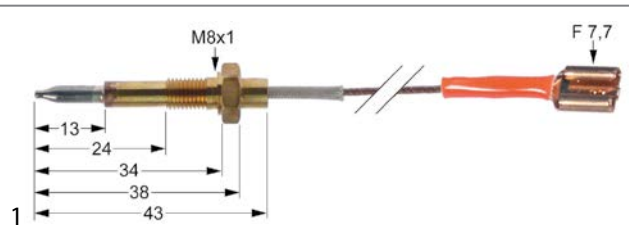

ignition parts

thermocouples

threaded thermocouples

threaded thermocouples with cable link

GEV No.	102274	Ref. No.	01Q855
description	thermocouple with 1 conductor L 450mm connection F 7.7mm M6x0.75		

accessories for	102274
	GEV No. 102680 Ref. No. — nut thread M6x0.75 H 2.6mm WS 8 brass Qty 1 pcs type SEF 2

GEV No.	102275	Ref. No.	01Q876
description	thermocouple with 1 conductor L 450mm connection F 7.7mm M6x0.75		

accessories for	102275
	GEV No. 102680 Ref. No. — nut thread M6x0.75 H 2.6mm WS 8 brass Qty 1 pcs type SEF 2