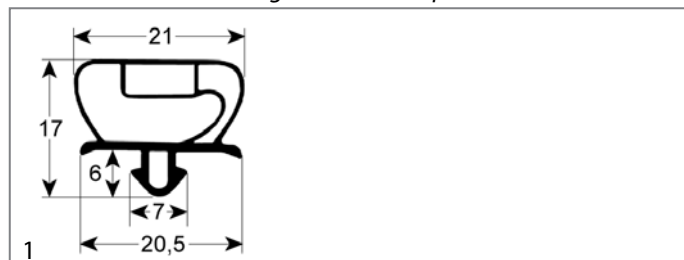

gaskets

refrigeration gaskets

plug-in gaskets

profile 9235

We offer custom-made gaskets for this profile

GEV No.	902198	Ref. No.	N/A
description	refrigeration gasket profile 9235 W 750mm L 1910mm plug size 3-sided (short side open)