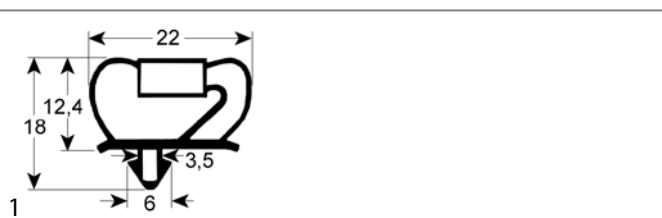

profile 9237

We offer custom-made gaskets for this profile

GEV No.	902076	Ref. No.	19496 MSO19496
description	refrigeration gasket profile 9237 W 1058mm L 2145mm plug size 3-sided (short side open) grey		

GEV No.	902074	Ref. No.	19442 MSO19442
description	refrigeration gasket profile 9237 W 658mm L 1920mm plug size 3-sided (short side open) grey		

GEV No.	902075	Ref. No.	19451 MSO19451
description	refrigeration gasket profile 9237 W 698mm L 1920mm plug size 3-sided (short side open) grey		

GEV No.	902072	Ref. No.	19407 MSO19407
description	refrigeration gasket profile 9237 W 748mm L 1920mm plug size 3-sided (short side open) grey		

GEV No.	902073	Ref. No.	19489 MSO19489
description	refrigeration gasket profile 9237 W 853mm L 1920mm plug size 3-sided (short side open) grey		