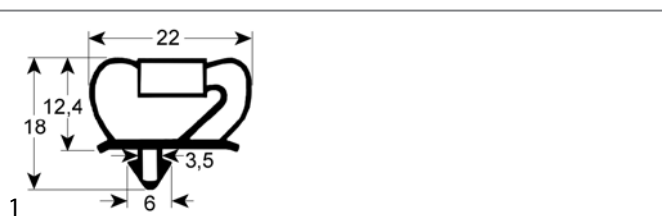

profile 9237

We offer custom-made gaskets for this profile

GEV No.	902076	Ref. No.	19496 MSO19496
description	refrigeration gasket profile 9237 W 1058mm L 2145mm plug size 3-sided (short side open) grey		

GEV No.	902074	Ref. No.	19442 MSO19442
description	refrigeration gasket profile 9237 W 658mm L 1920mm plug size 3-sided (short side open) grey		

GEV No.	902075	Ref. No.	19451 MSO19451
description	refrigeration gasket profile 9237 W 698mm L 1920mm plug size 3-sided (short side open) grey		

GEV No.	902072	Ref. No.	19407 MSO19407
description	refrigeration gasket profile 9237 W 748mm L 1920mm plug size 3-sided (short side open) grey		

GEV No.	902073	Ref. No.	19489 MSO19489
description	refrigeration gasket profile 9237 W 853mm L 1920mm plug size 3-sided (short side open) grey		