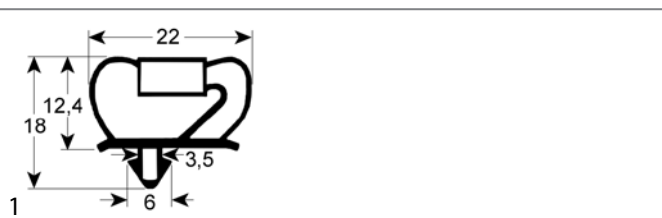

profile 9237

We offer custom-made gaskets for this profile

GEV No.	902076	Ref. No.	19496 MSO19496
description	refrigeration gasket profile 9237 W 1058mm L 2145mm plug size 3-sided (short side open) grey		

GEV No.	902074	Ref. No.	19442 MSO19442
description	refrigeration gasket profile 9237 W 658mm L 1920mm plug size 3-sided (short side open) grey		

GEV No.	902075	Ref. No.	19451 MSO19451
description	refrigeration gasket profile 9237 W 698mm L 1920mm plug size 3-sided (short side open) grey		

GEV No.	902072	Ref. No.	19407 MSO19407
description	refrigeration gasket profile 9237 W 748mm L 1920mm plug size 3-sided (short side open) grey		

GEV No.	902073	Ref. No.	19489 MSO19489
description	refrigeration gasket profile 9237 W 853mm L 1920mm plug size 3-sided (short side open) grey		