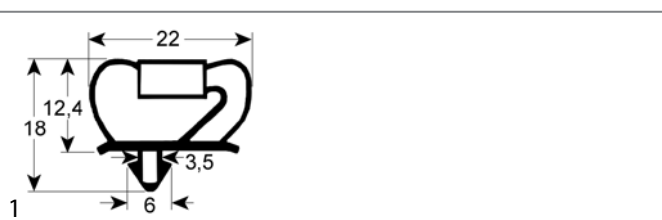

gaskets

refrigeration gaskets

plug-in gaskets

profile 9235

We offer custom-made gaskets for this profile

GEV No.	902198	Ref. No.	N/A
description	refrigeration gasket profile 9235 W 750mm L 1910mm plug size 3-sided (short side open)		

profile 9237

We offer custom-made gaskets for this profile

GEV No.	902076	Ref. No.	19496 MSO19496
description	refrigeration gasket profile 9237 W 1058mm L 2145mm plug size 3-sided (short side open) grey		