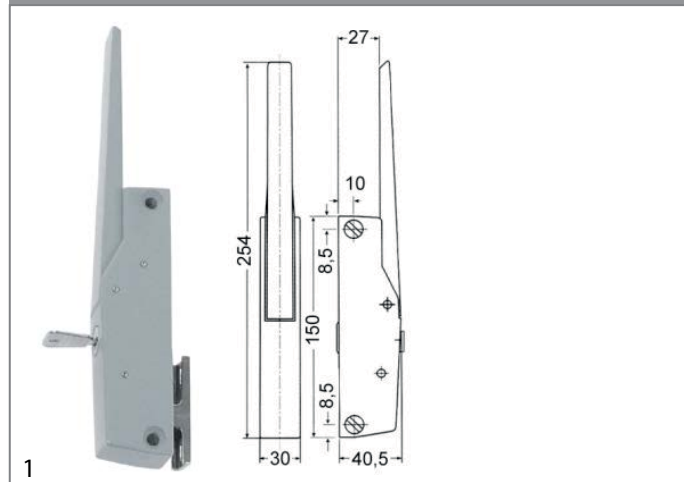

locks

edgemount latches

handle latches

CAFF/FERMOD

GEV No.	692683	Ref. No.	MSO14835
description	handle latch L 150mm mounting distance 133mm varnished lockable refrigeration units G 795		
accessories for	692683		
	GEV No.	690418	Ref. No.
			—
	door catch L 36mm W 19mm H 29mm mounting distance 12mm zinc-coated steel for refrigeration units		
	GEV No.	690419	Ref. No.
			—
	door catch L 52mm W 20mm H 30mm mounting distance 26-37mm zamak for refrigeration units		
	GEV No.	700435	Ref. No.
			—
	door catch L 58mm W 20mm H 35mm mounting distance 42mm zamak for refrigeration units		

gaskets

refrigeration gaskets

plug-in gaskets

profile 9235

We offer custom-made gaskets for this profile

GEV No.	902198	Ref. No.	N/A
description	refrigeration gasket profile 9235 W 750mm L 1910mm plug size 3-sided (short side open)		

profile 9237

We offer custom-made gaskets for this profile

GEV No.	902076	Ref. No.	19496 MSO19496
description	refrigeration gasket profile 9237 W 1058mm L 2145mm plug size 3-sided (short side open) grey		

GEV No.	902074	Ref. No.	19442 MSO19442
description	refrigeration gasket profile 9237 W 658mm L 1920mm plug size 3-sided (short side open) grey		

GEV No.	902075	Ref. No.	19451 MSO19451
description	refrigeration gasket profile 9237 W 698mm L 1920mm plug size 3-sided (short side open) grey		