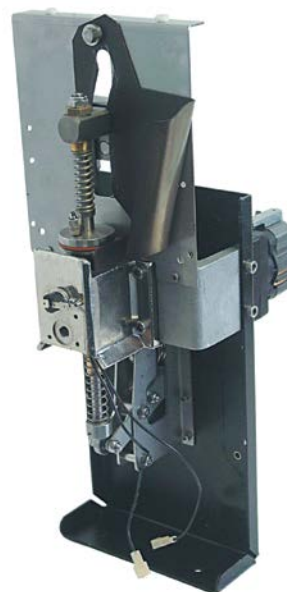

1

GEV No.	527101	Ref. No.	80004041

description	brewing unit complete