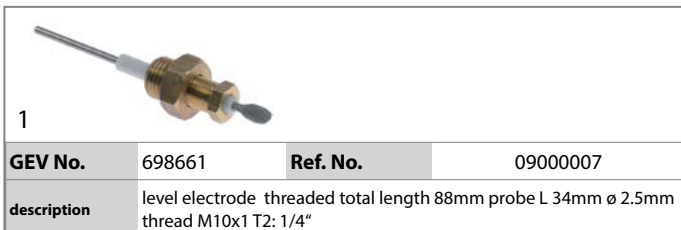

1

GEV No.	698661	Ref. No.	09000007
description	level electrode threaded total length 88mm probe L 34mm ø 2.5mm thread M10x1 T2: 1/4"		

flow meters and flow sensors

flow meters

GICAR