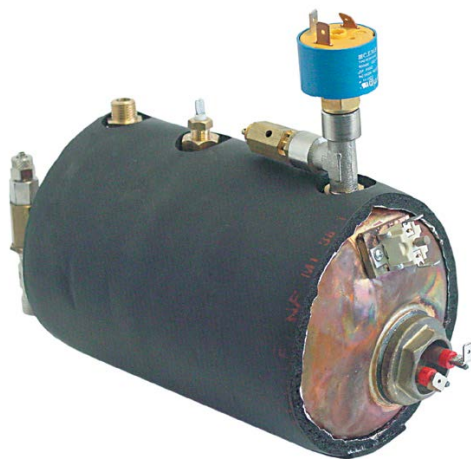

1

GEV No.	525054	Ref. No.	7903004
description	boiler		
spare parts for	525054		
	GEV No.	541131	Ref. No. 09200014old
	pressure control ø 35mm pressure range adjustable 0.2-0.9bar pressure connection vertical coffee machine parts connection 1-pole pressure connection 1/4"