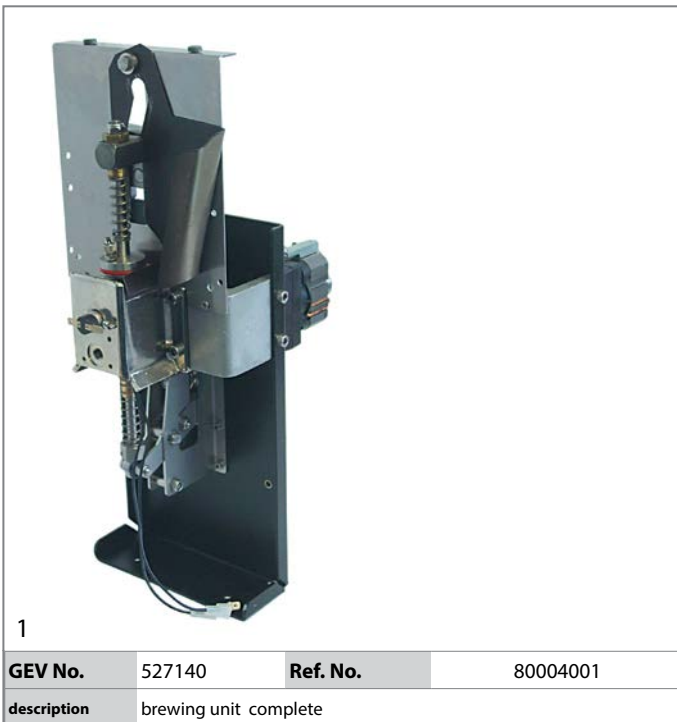

coffee spouts

coffee spouts

pistons

pistons