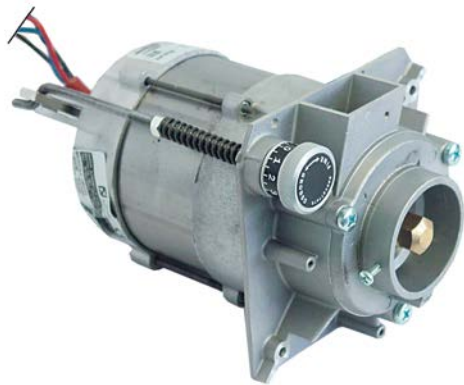

grinding units

grinding units

1	GEV No. 527110	Ref. No. 0110001
description grinding unit complete for NUOVA SIMONELLI