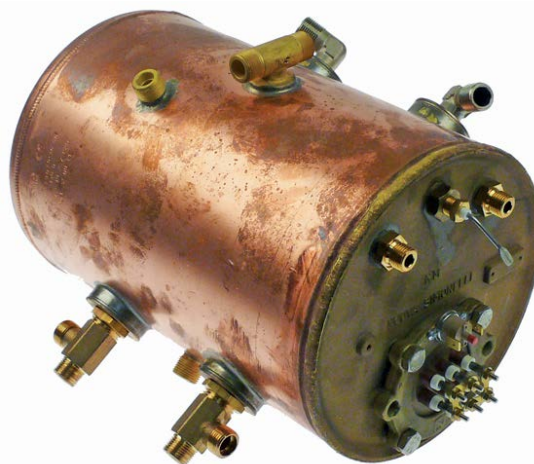

1

<b>GEV No.</b>	525493	<b>Ref. No.</b>	73003004
<b>description</b>	boiler 1200W 230V ø 120mm L 200mm		
<b>spare parts for</b>	525493		
	<b>GEV No.</b>	358012	<b>Ref. No.</b> 09500014
	thermal fuse switch-off temp. 167°C nominalA cable length 160mm		
	<b>GEV No.</b>	417195	<b>Ref. No.</b> 14100040
	heating element 1200W 230V heating circuits 1 thread 1" L 155mm W 22mm H 22mm tube ø 8.5mm thermostat sleeves ø 7mm length thermostat sleeves 160mm number of thermostat sleeves 1 ther- mostat sleeve eccentric, clinging connection male faston 6.3mm immersion heater flange with thread WS 30		
	<b>GEV No.</b>	541477	<b>Ref. No.</b> 09200014
	pressure control pressure range 0.6bar connection 1/4" 16A 1-pole type coffee machine parts		