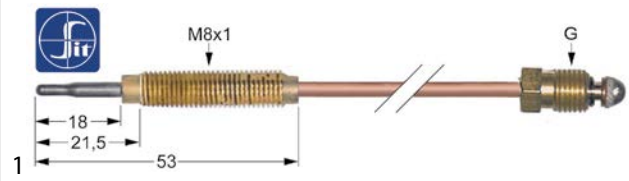

thermocouples

threaded thermocouples

threaded thermocouples standard

with socket with thread M8x1

SIT

GEV No.	107628	Ref. No.	EP-60.24
description	thermocouple SIT M8x1 L 320mm M8x1		
accessories for 107628			
	GEV No.	102067	Ref. No. —
nut thread M8x1 H 3mm brass Qty 1 pcs type SEF 1