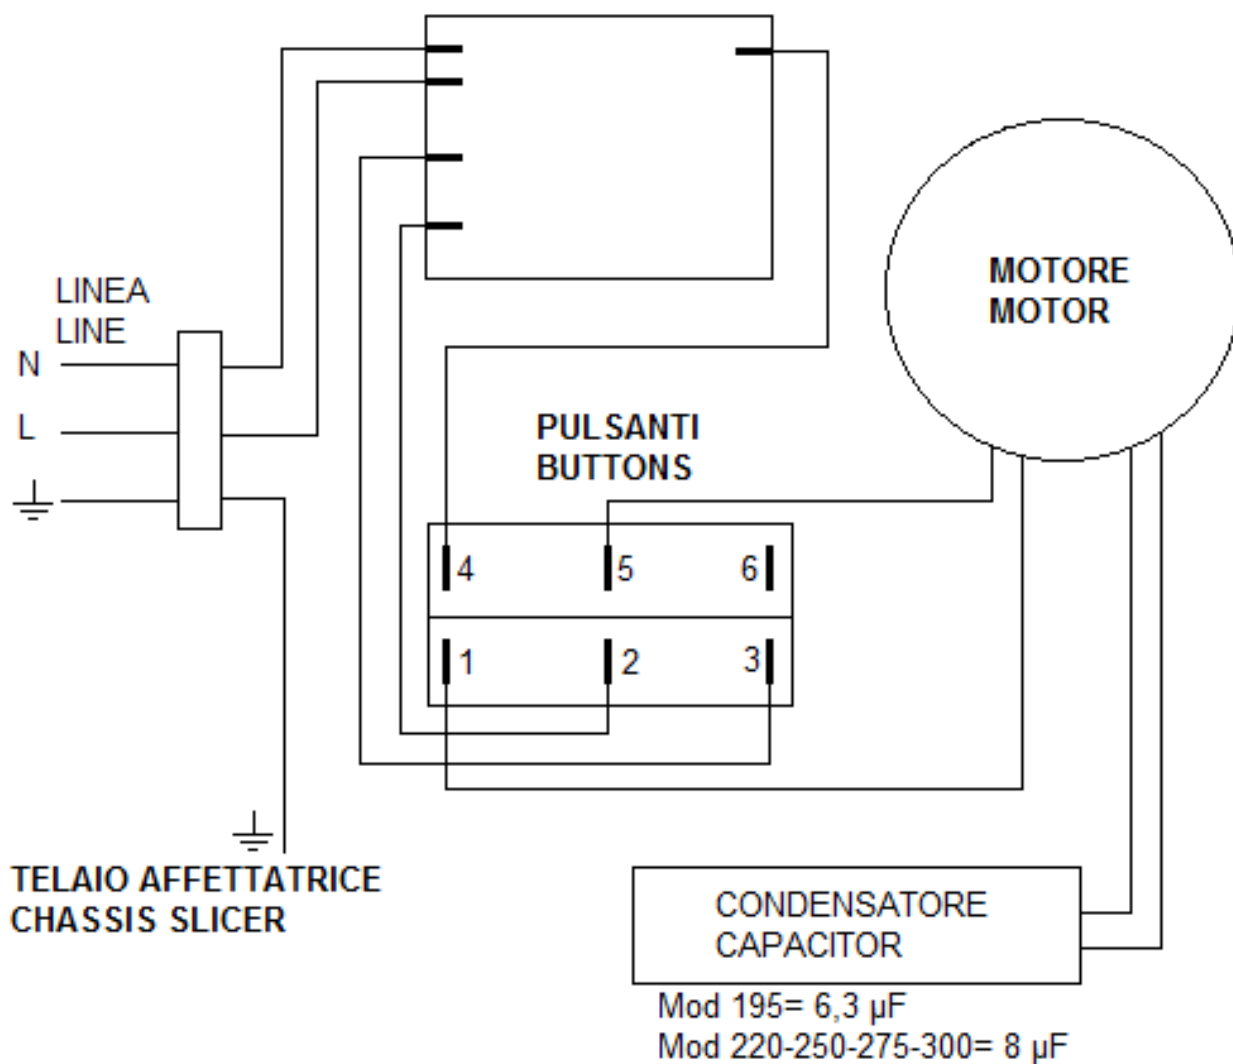

SCHEMA ELETTRICO MONOFASE ELECTRICAL DIAGRAM SINGLE-PHASE

Models SG195-220-250-275P-300RP

SCHEMA ELETTRICO MONOFASE ELECTRICAL DIAGRAM SINGLE-PHASE

Models SG300P-300LP

SCHEMA ELETTRICO MONOFASE ELECTRICAL DIAGRAM SINGLE-PHASE

Models SG330-350-370P

SCHEMA ELETTRICO TRIFASE ELECTRICAL DIAGRAM THREE-PHASE

All models