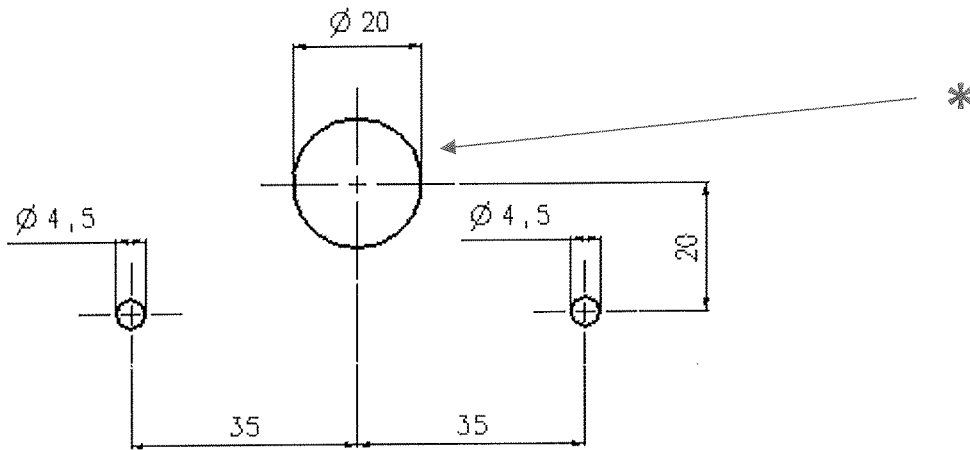

Mod. E-8P

Mod. E-12P

CB srl
Via Vienna, 41
24040 Bottanuco
(Bergamo) Italy

Phone
+39.035.499491
Fax
+39.035.907545

www.cb-italy.com
info@cb-italy.com

Made in Italy

Schema di foratura piastra motore Drilling scheme for motor plate