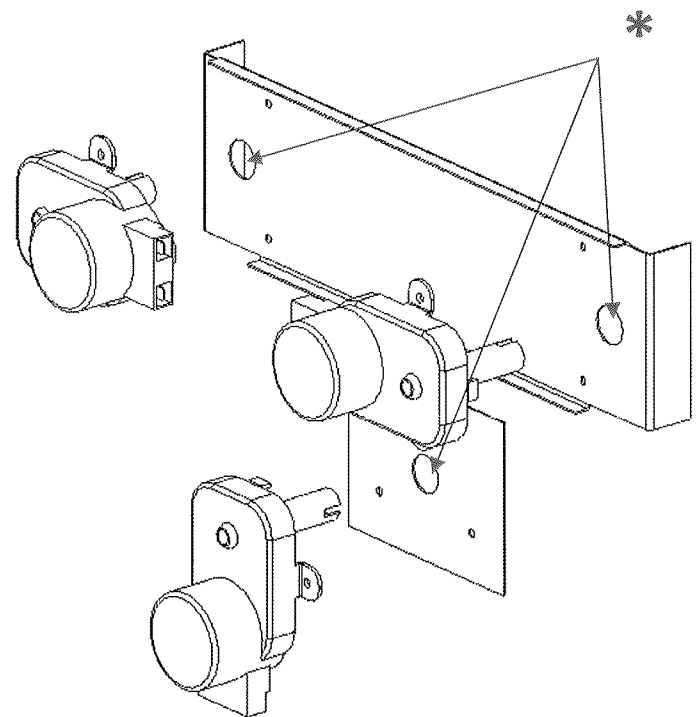

CB srl
Via Vienna, 41
24040 Bottanuco
(Bergamo) Italy

Phone
+39.035.499491
Fax
+39.035.907545

www.cb-italy.com
info@cb-italy.com

Made in Italy

Schema di foratura piastra motore Drilling scheme for motor plate

Mod. E-8P

Mod. E-12P