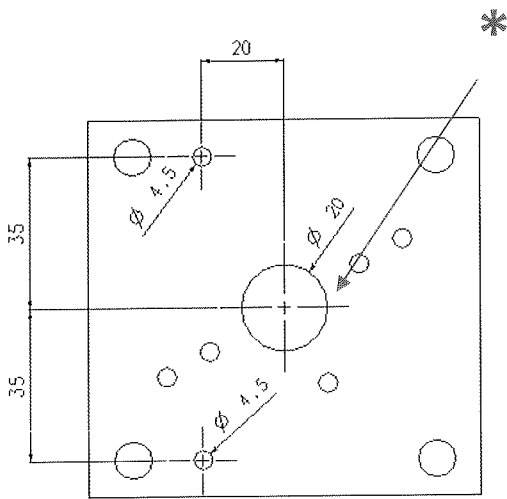

Mod. G-12P

Mod. G-20P

CB srl
Via Vienna, 41
24040 Bottanuco
(Bergamo) Italy

Phone
+39.035.499491
Fax
+39.035.907545

www.cb-italy.com
info@cb-italy.com

Made in Italy

Schema di foratura piastra motore Drilling scheme for motor plate