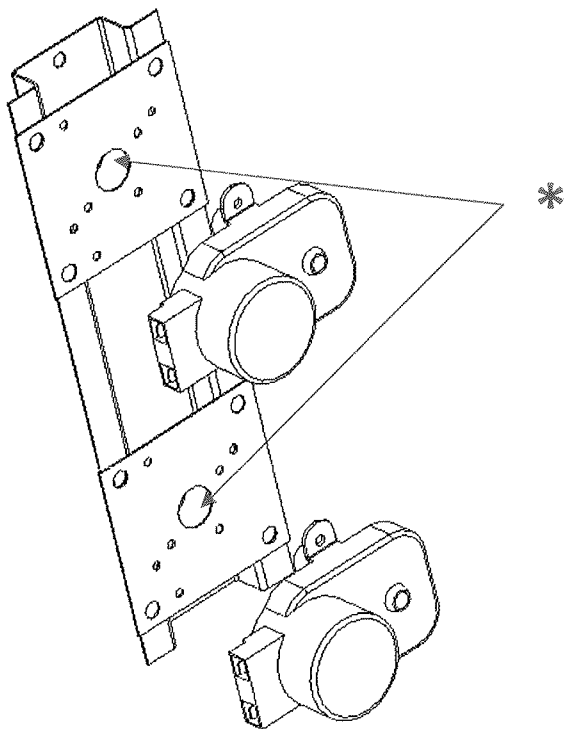

Mod. G-12P

Mod. G-20P

CB srl
Via Vienna, 41
24040 Bottanuco
(Bergamo) Italy

Phone
+39.035.499491
Fax
+39.035.907545

www.cb-italy.com
info@cb-italy.com

Made in Italy

Schema di foratura piastra motore Drilling scheme for motor plate