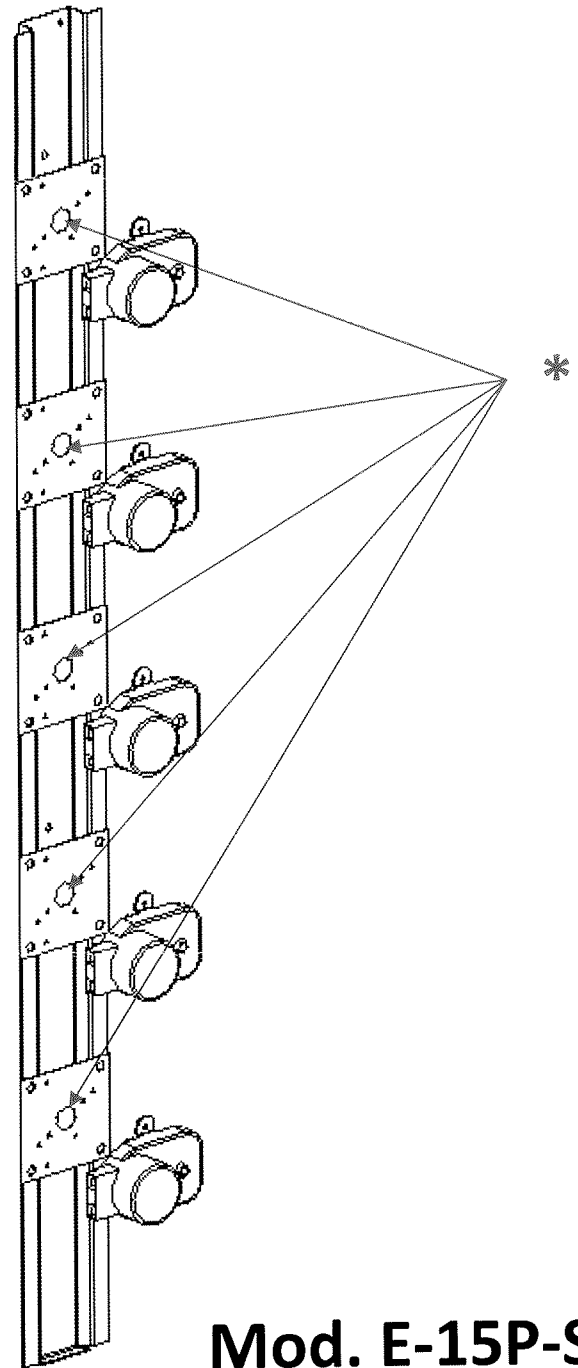

Mod. E-15P-S5
Mod. E-20P-S5