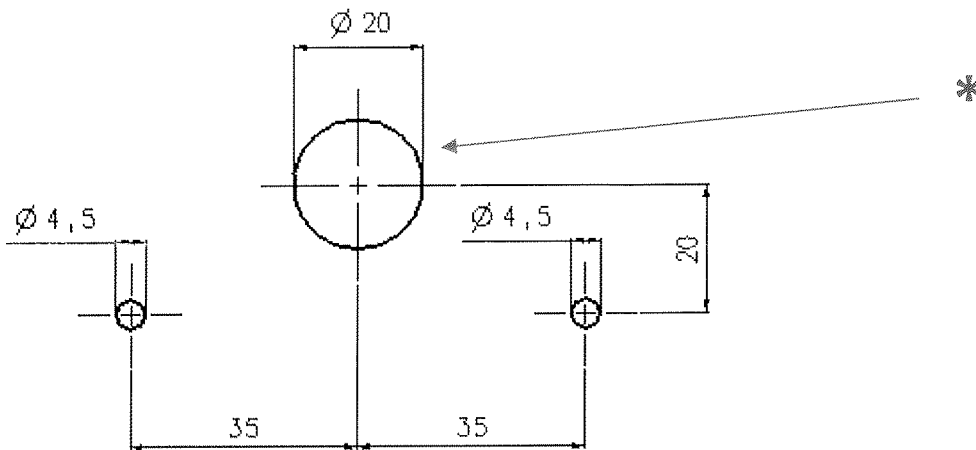

CB srl
Via Vienna, 41
24040 Bottanuco
(Bergamo) Italy

Phone
+39.035.499491
Fax
+39.035.907545

www.cb-italy.com
info@cb-italy.com

Made in Italy

Schema di foratura piastra motore Drilling scheme for motor plate