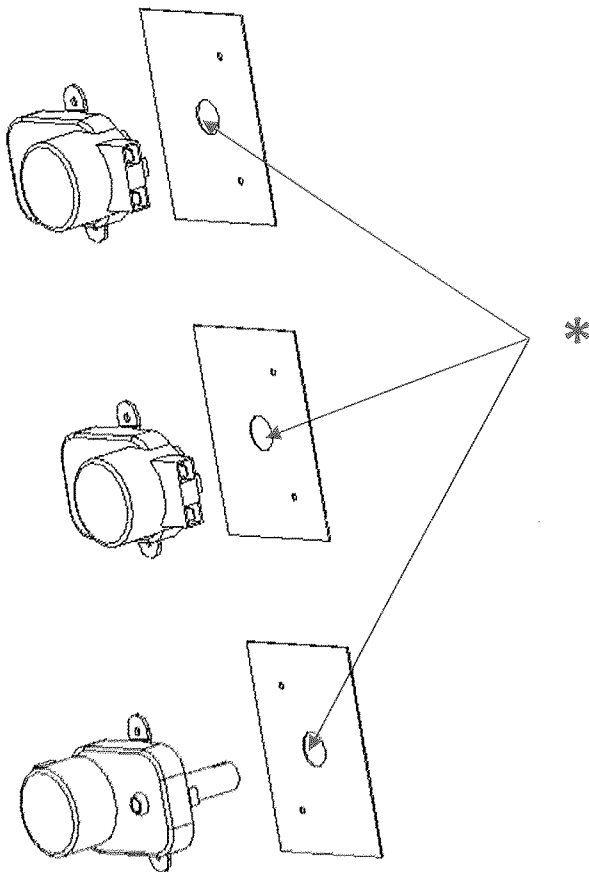

Mod. E-8P

Mod. E-12P

CB srl
Via Vienna, 41
24040 Bottanuco
(Bergamo) Italy

Phone
+39.035.499491
Fax
+39.035.907545

www.cb-italy.com
info@cb-italy.com

Made in Italy

Schema di foratura piastra motore Drilling scheme for motor plate