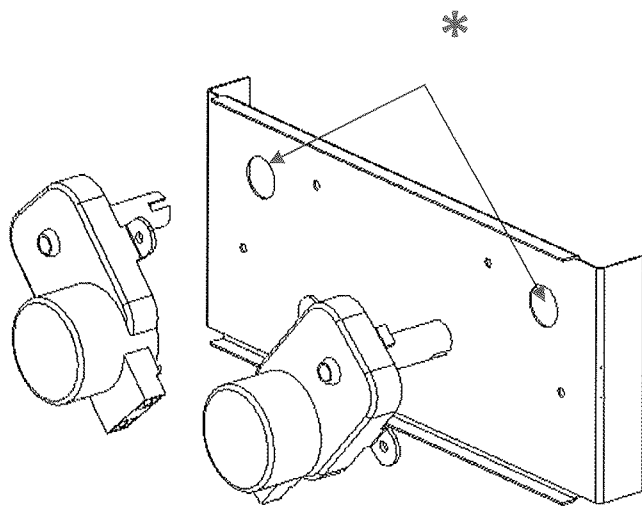

CB srl
Via Vienna, 41
24040 Bottanuco
(Bergamo) Italy

Phone
+39.035.499491
Fax
+39.035.907545

www.cb-italy.com
info@cb-italy.com

Made in Italy

Schema di foratura piastra motore Drilling scheme for motor plate