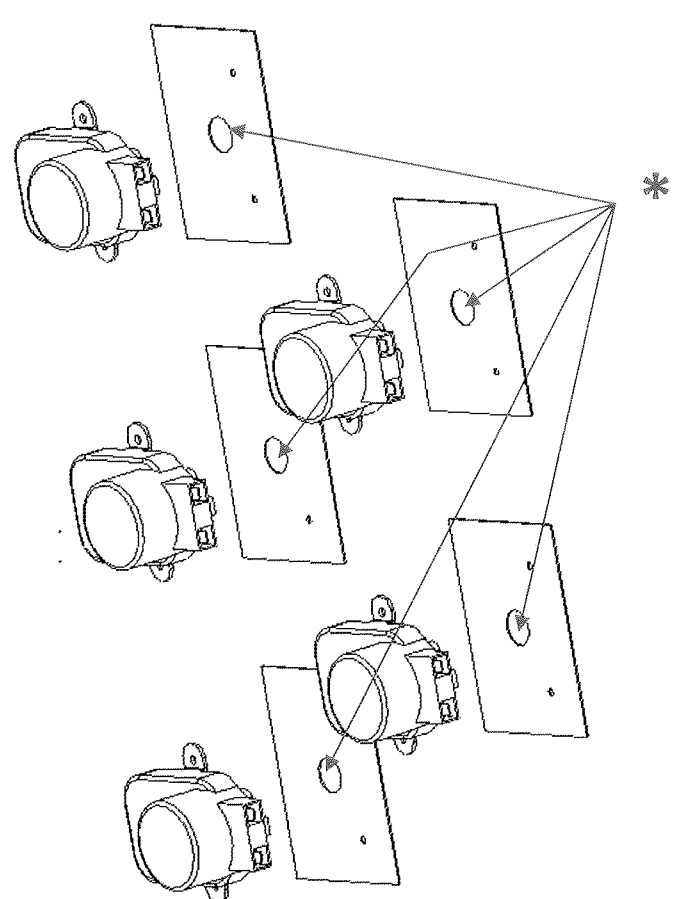

CB srl
Via Vienna, 41
24040 Bottanuco
(Bergamo) Italy

Phone
+39.035.499491
Fax
+39.035.907545

www.cb-italy.com
info@cb-italy.com

Made in Italy

Schema di foratura piastra motore Drilling scheme for motor plate

Mod. G-12P

Mod. G-20P