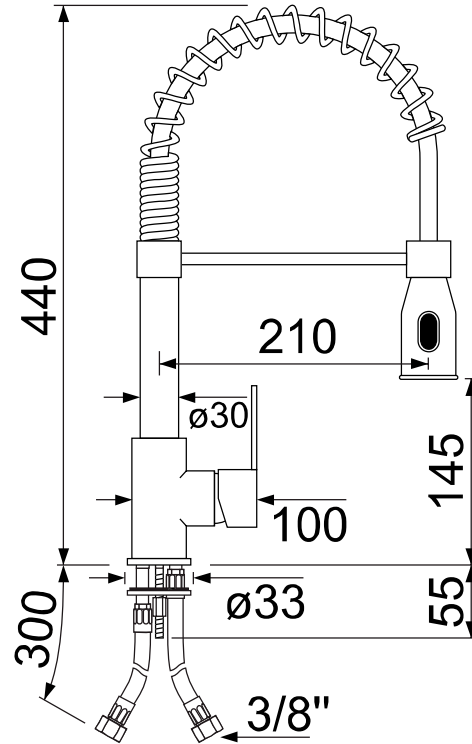

Item-No. 591004

Technical Data

version	single lever monobloc tap
type	Premium Plus
upper part	ceramic cartridge ø 35mm
projection	210mm
spout height	145mm

connection	3/8"
handle type	lever handle
table opening	ø 33mm
total height	440mm

Product Information

- single lever monobloc tap, brass chromated, with ceramic cartridge ø 35mm, with metal lever handle, table opening ø 33mm, mounting thread length 55mm
- SS-hose, length 300mm, connection 3/8"
- riser pipe, brass chromated, length 200mm, ø 30mm
- hose length 400mm,
- spray gun holder, chromated, projection 210mm, spout height 145mm
- spring stainless steel, ø 30mm, wire-ø 4,6mm
- double-action spray gun, push-button operated