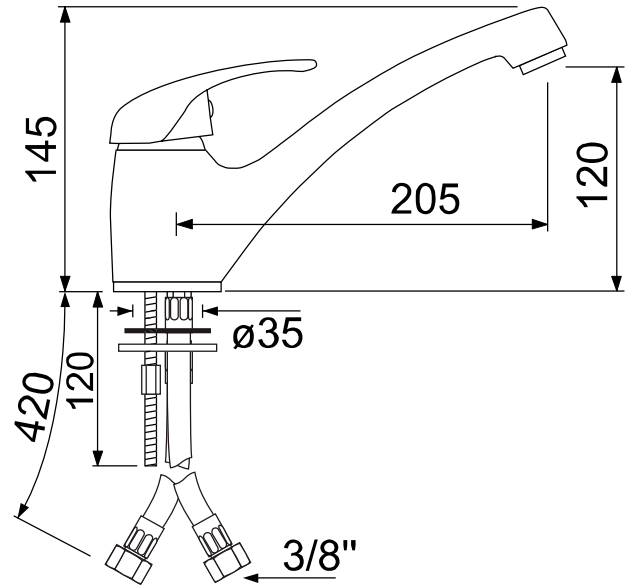

Item-No. 591327

Technical Data

version	with single lever monobloc tap
type	Premium Plus
upper part	ceramic cartridge \varnothing 44mm
spout length	205mm
spout height	120mm

connection	3/8"
water supply	high pressure
handle type	lever handle
table opening	\varnothing 35mm
total height	145mm

Product Information

- single lever monobloc tap, cast brass, chromated, ceramic cartridge \varnothing 44mm, with short lever, table opening \varnothing 35mm, mounting thread size M5, length 120mm
- SS-flex hose, length 420mm, connection 3/8"
- swivel body, projection 205mm, spout height 120mm, with aerator
- for high-pressure water supply