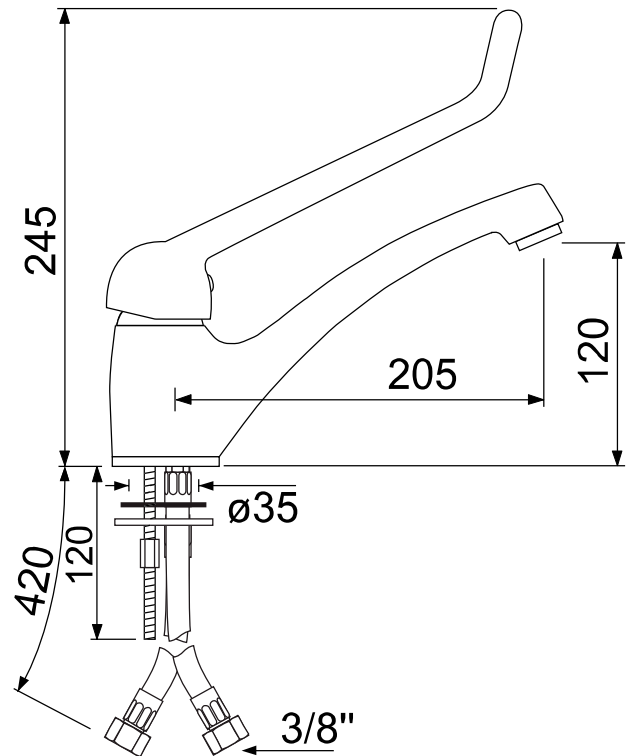

Item-No. 591329

Technical Data

version	with single lever monobloc tap
type	Premium Plus
upper part	ceramic cartridge \varnothing 44mm
spout length	205mm
spout height	120mm

connection	3/8"
water supply	high pressure
handle type	lever handle, long
table opening	\varnothing 35mm
total height	245mm

Product Information

- single lever monobloc tap, cast brass, chromated, ceramic cartridge \varnothing 44mm, with long lever, table opening \varnothing 35mm, mounting thread size M5, length 120mm
- SS-flex hose, length 420mm, connection 3/8"
- rotation flange, projection 205mm, spout height 120mm, with aerator
- for high-pressure water supply