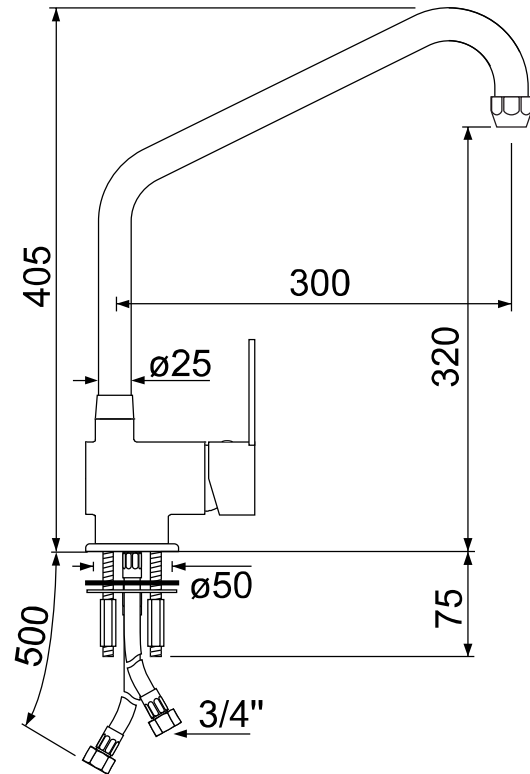

Item-No. 591336

Technical Data

version	with single lever monobloc tap
type	Premium Plus
upper part	ceramic cartridge \varnothing 40mm
spout projection	300mm
spout height	320mm

connection	3/4"
handle type	lever handle
table opening	\varnothing 50mm
total height	405mm

Product Information

- single lever monobloc tap, chromated brass, with ceramic cartridge \varnothing 40mm, with lever handle, table opening \varnothing 50mm, connection thread length 75mm
- SS-flex hoses, DVGW-approved, DN12, length 700mm, connections 3/4", operating pressure 10bar, test pressure 32bar, burst pressure 95bar
- spout, HU-type, pipe- \varnothing 25mm, spout projection 300mm, spout height 320mm